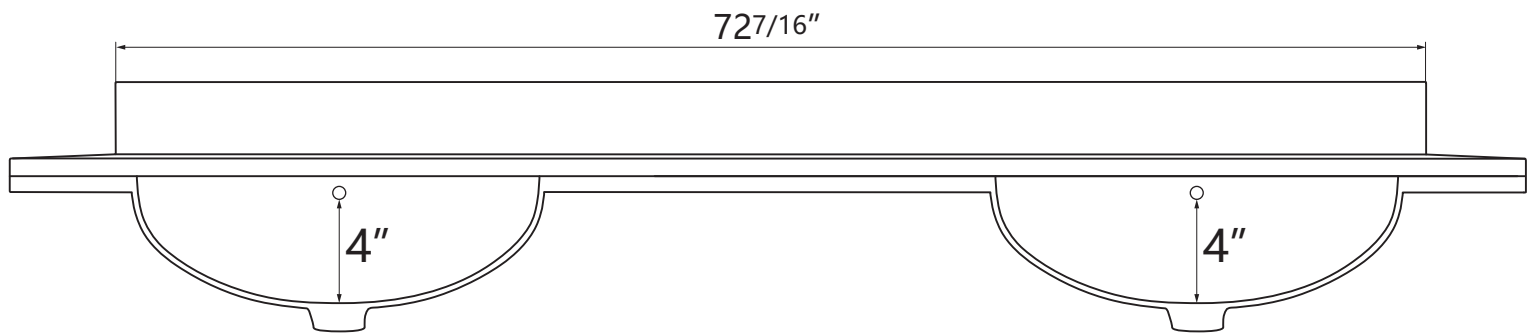

DIMENSION DETAILS

BATHROOM VANITY

PRODUCT
INSTRUCTION
VIDEO

MODEL GP-HG7222D

Top View

VANITY SIZE

Front View

Side View