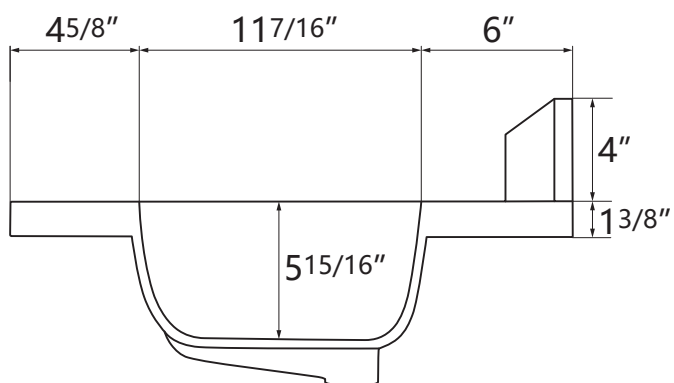

DIMENSION DETAILS

BATHROOM VANITY

PRODUCT
INSTRUCTION
VIDEO

MODEL GP-HG7222D

Top View

VANITY SIZE

Front View

Side View