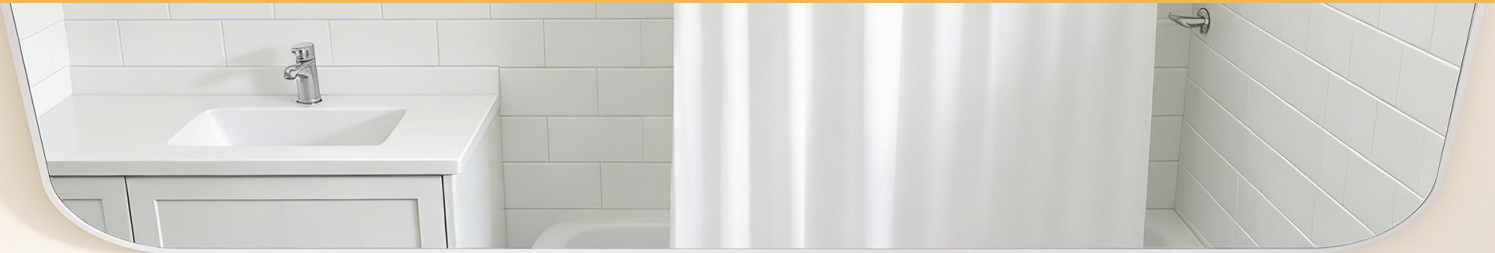

DIMENSION DETAILS

BATHROOM VANITY

PRODUCT
INSTRUCTION
VIDEO

MODEL GP-HG7222D

Top View

VANITY SIZE

Front View

Side View