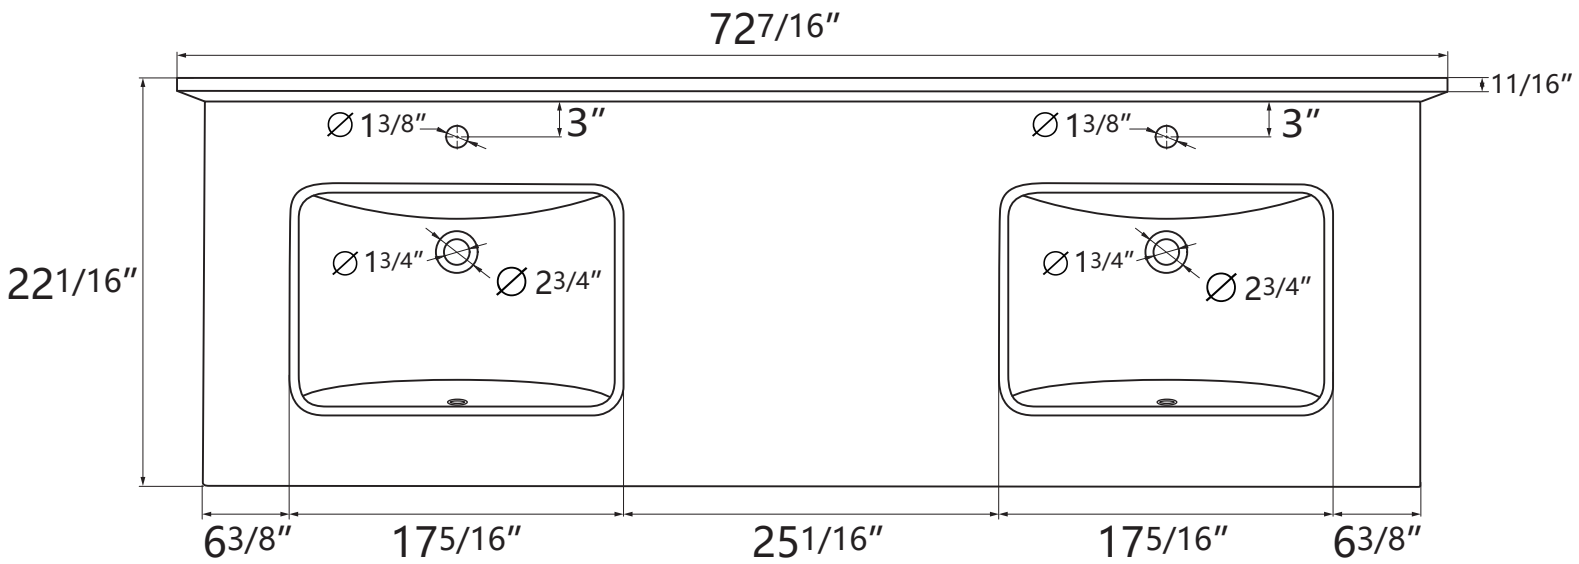

DIMENSION DETAILS

BATHROOM VANITY

PRODUCT
INSTRUCTION
VIDEO

MODEL GP-HG7222D

Top View

VANITY SIZE

Front View

Side View