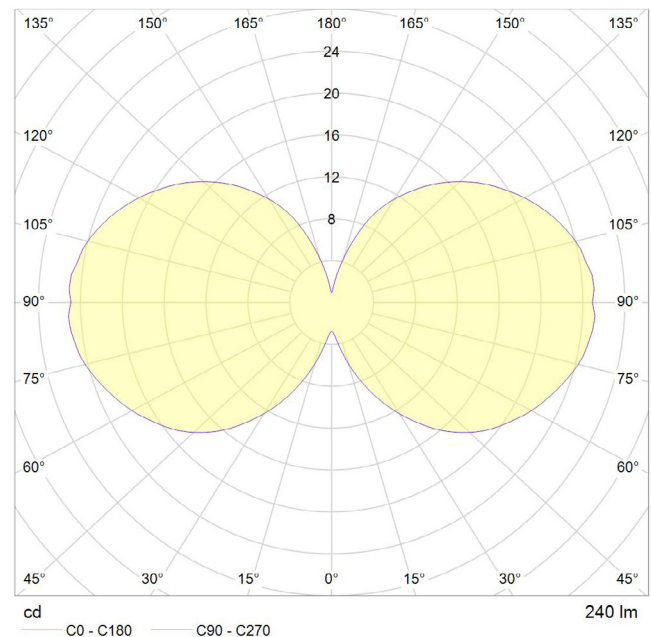

## PERFORMANCE

CRI (colour rendering index)	95
Lamp lumen output	210
Luminaire circuits per watt (LM/W)	80
Lifetime (TM-21) (hours)	30,000
Colour Temperature	2200K
Power factor	0.9

## POLAR DIAGRAM