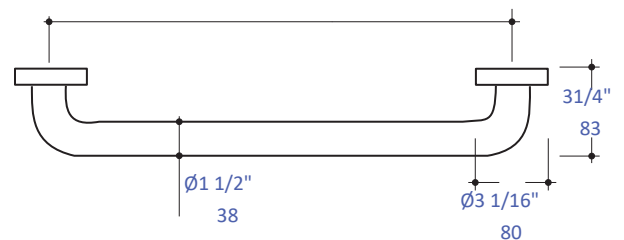

Features:

- Wall-mount grab bar
- Includes mounting hardware
- Stainless steel construction

Finish Options:

- 21 - Brushed Stainless Steel
- 10 - Polished Stainless Steel
- 44 - Matte Black
- MW - Matte White
- BPW - Brass Powder Coated

Item #H100 18" (460)
Item #H100L 24" (610)

LACAVA reserves the right to revise any dimension or information on this sheet without notice. Dimensions are nominal and may vary within an industry accepted tolerance of 1/4". Drawings provided herein are meant to give the user an idea of the product and are not made to scale. Location of plumbing is meant for reference, your specific application may vary.