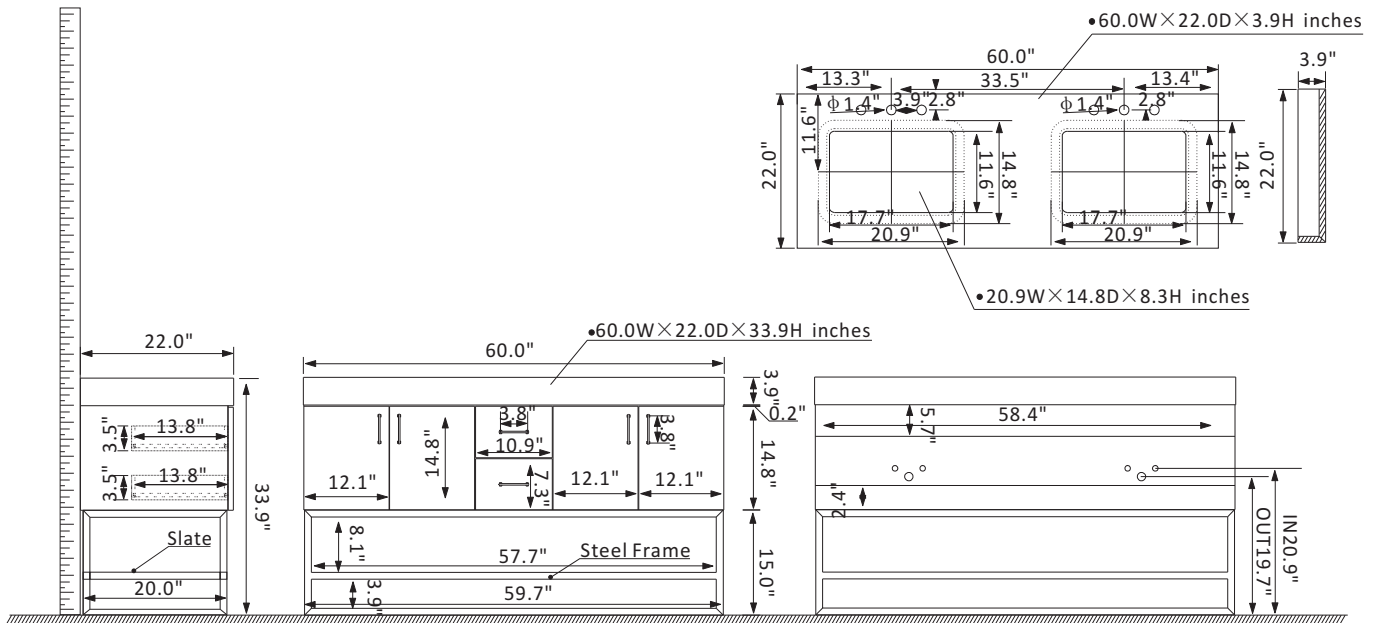

## Features

- Made of Plywood with Technology Moisture-Proof Board combined
- Portland Walnut or Portland Black Walnut finish
- White Sintered stone top and shelving board
- Double Rectangular undermount white ceramic sink with overflow included
- Four soft-closing doors with Two soft-closing drawers
- Brushed Gold or Matte Black Hardware finish hardware
- Brushed Gold or Matte Black stainless steel support base with open type fixed shelf
- Built in UL listed power and USB outlet
- Pre-drilled for 3-hole faucet and designed for easy plumbing and faucet installation