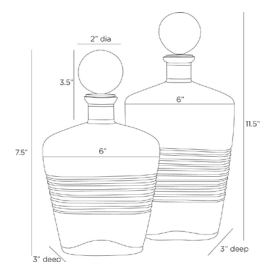

EAVES DECANTERS, SET OF 2

ARI14
Clear

Reminiscent of classic mid-century barware, our Eaves decanters are crafted of clear leaded glass adorned with etched accents. Bengal marble stoppers accent the narrow necks. Finish will vary.