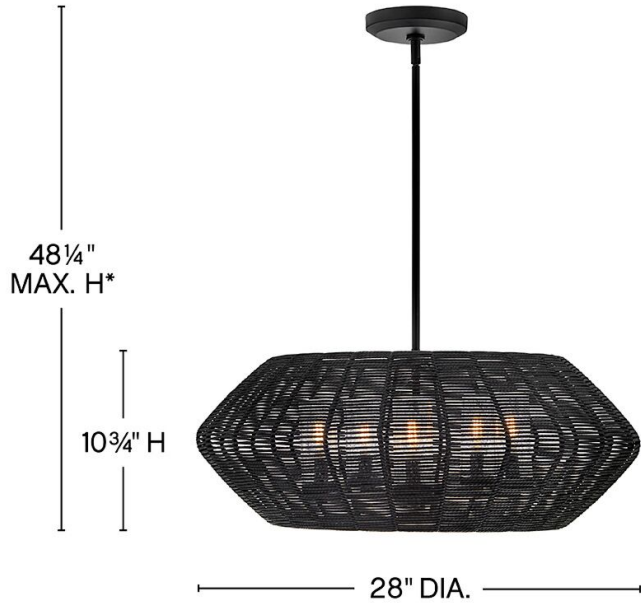

### MEDIUM SINGLE TIER CHANDELIER 12V

Luca's coastal vibe is permeated with a slightly exotic edge. The bold silhouette showcases a robust, weather-resistant, woven drum shade and candelabra lamps enclosed in clear, seedy glass for plenty of functional light. Offered in a variety of finish options. Luca is part of the Lisa McDennon Collection.

DETAILS	
FINISH:	Black
MATERIAL:	Metal
GLASS:	Clear Seedy
SLOPE DEGREE:	90
DIMMABLE:	YES - WITH MLV ON TRANSFORMER PRIMARY

DIMENSIONS	
WIDTH:	28"
HEIGHT:	10.8"
WEIGHT:	10.2lb

LIGHT SOURCE	
LIGHT SOURCE:	Socketed
WATTAGE:	5-3.50w Cand. LED *Included
VOLTAGE:	12v
VOLT AMPS:	23.5
TRANSFORMER REQUIRED:	Yes

MOUNTING	
CANOPY:	6.5" Dia.
LEAD WIRE:	1 X 120"
MAX HEIGHT:	48.3

SHIPPING	
CARTON LENGTH:	30.5
CARTON WIDTH:	30.5
CARTON HEIGHT:	14.3
CARTON WEIGHT:	20

\*Maximum achievable height with stems included.

#### PRODUCT DETAILS:

- This fixture includes multiple down stems in various lengths to customize the installation height of the fixture, including one 6" stem and two 12" stems
- Innovative Exterior 12-volt solution for all-in-one lamp, lighting and high design look. Transformer is required and sold separately.
- This item may be hung on a sloped ceiling
- Suitable for use in wet (outdoor direct rain) locations as defined by NEC and CEC. Meets United States UL Underwriters Laboratories & CSA Canadian Standards Association Product Safety Standards
- The stylish Open Air collection includes outdoor-rated chandeliers, pendants and sconces that provide design-conscious solutions to a variety of exterior environments.
- LED Bulbs carry a 3-year limited warranty
- 12-volt LED vintage filament bulbs included
- 2-year finish warranty