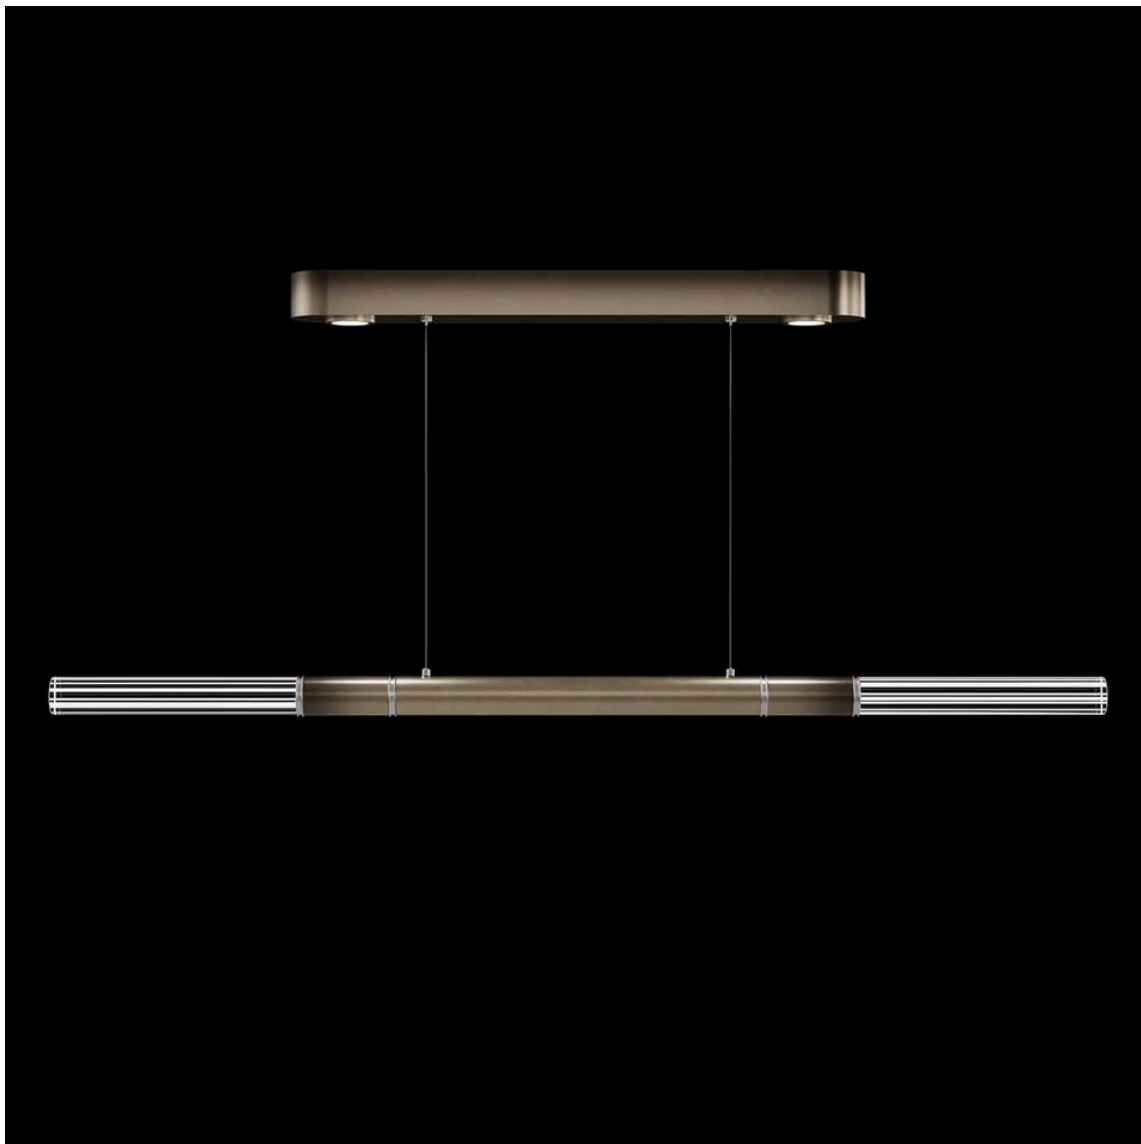

# FINE ART

HANDCRAFTED LIGHTING

100149-620

**100149-620 • ANTONIA 62"W Linear Pendant**

2.5H x 62W x 2.5D

ANTONIA  
COLLECTION