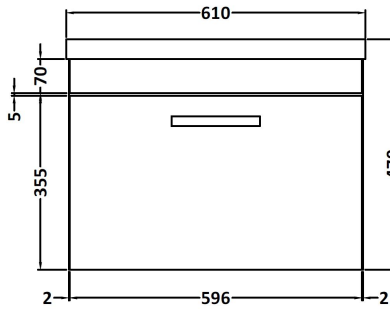

CUSTOMER DATA SHEET

DESCRIPTION: 600 Wh Single Drawer Vanity With Basin A