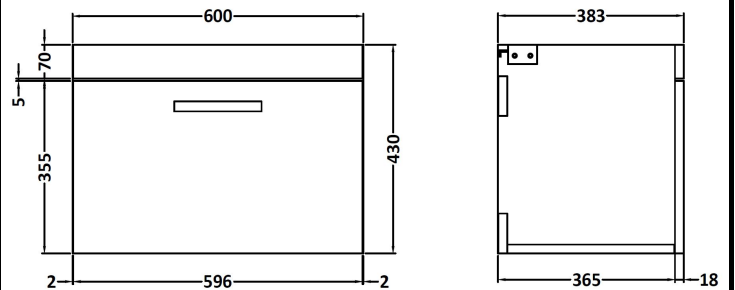

# CUSTOMER DATA SHEET

**DESCRIPTION:** 600 Wh Single Drawer Vanity With Basin A

# CUSTOMER DATA SHEET - FURNITURE

**DESCRIPTION:** 600 Wall Hung Single Drawer Basin Unit

### PRODUCT DIMENSIONS

Height (mm)	Width (mm)	Depth (mm)	Nett Wgt Kg
430	600	383	16

### PACKAGING DIMENSIONS

Height (mm)	Width (mm)	Depth (mm)	Gross Wgt Kg
405	620	450	16