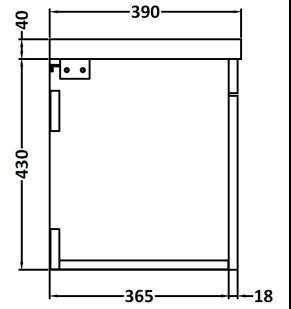

CUSTOMER DATA SHEET

DESCRIPTION: 600 Wh Single Drawer Vanity With Basin A