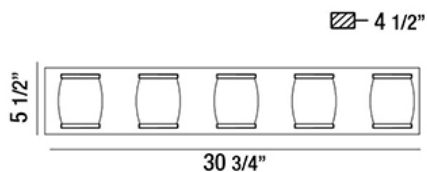

PROJECT INFORMATION

Job Name:

Date:

Type:

Comments: