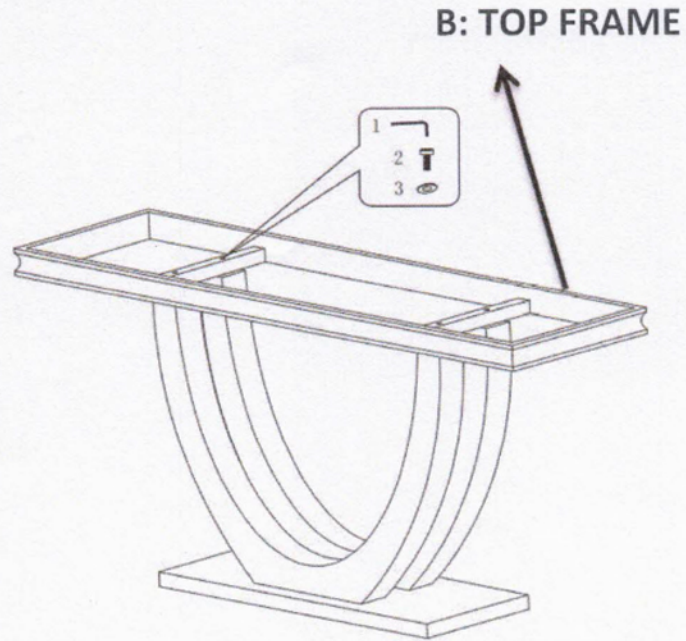

### B3: LEGS

**D LEGS**  **2PCS**

## HARDWARE LIST

NO	SIZE	DIAGRAM	QTY
1	ALLEN WRENCH		1
2	BOLT M8*50		12
3	FLAT WASHER		12
4	PAD		6

★ Hardware pack is located in base box 3 of 3 ★

Item No: Sofa Table **T8403**

ASSEMBLY INSTRUCTION

**STEP 1**

**STEP 2**

**STEP 3**

**STEP 4**

The bottom fixed adjustment feet