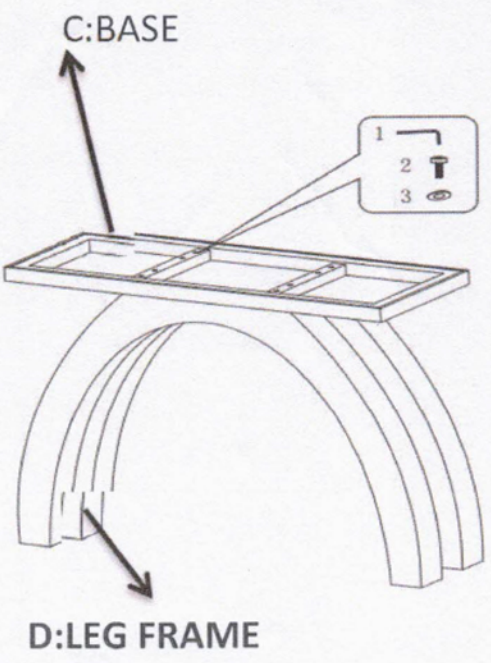

### B2: TOP FRAME AND BASE

**B FRAME**  **1PC**

**C BASE**  **1PC**

### B3: LEGS

**D LEGS**  **2PCS**

## HARDWARE LIST

NO	SIZE	DIAGRAM	QTY
1	ALLEN WRENCH		1
2	BOLT M8*50		12
3	FLAT WASHER		12
4	PAD		6

★ Hardware pack is located in base box 3 of 3 ★

Item No: Sofa Table **T8403**

ASSEMBLY INSTRUCTION

**STEP 1**

**STEP 2**

**STEP 3**

**STEP 4**

The bottom fixed adjustment feet