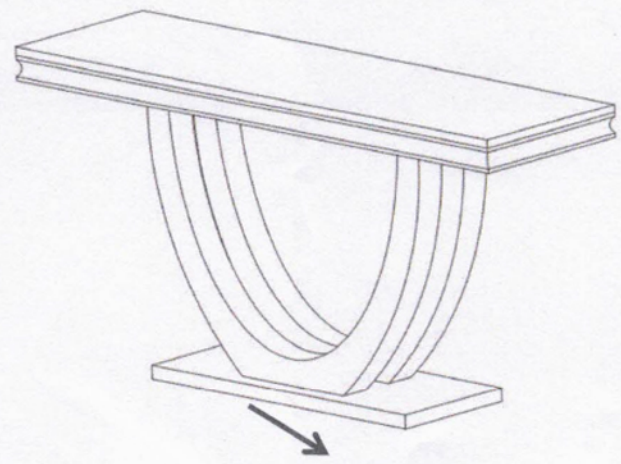

STEP 4

The bottom fixed adjustment feet