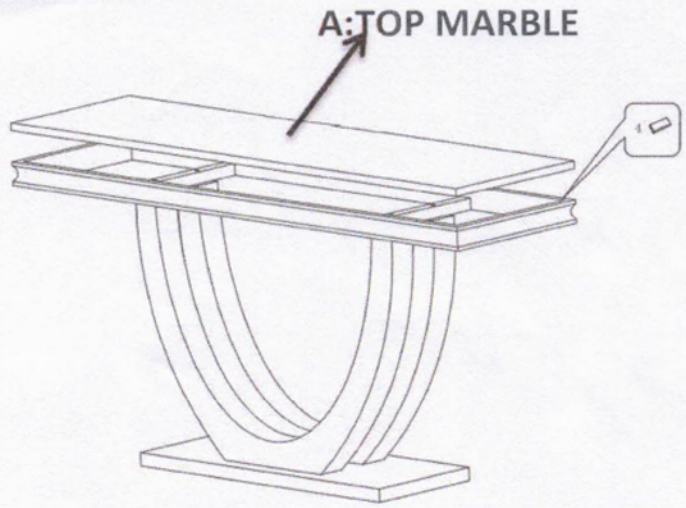

## HARDWARE LIST

NO	SIZE	DIAGRAM	QTY
1	ALLEN WRENCH		1
2	BOLT M8*50		12
3	FLAT WASHER		12
4	PAD		6

★ Hardware pack is located in base box 3 of 3 ★

Item No: Sofa Table **T8403**

ASSEMBLY INSTRUCTION

**STEP 1**

**STEP 2**

**STEP 3**

**STEP 4**

The bottom fixed adjustment feet