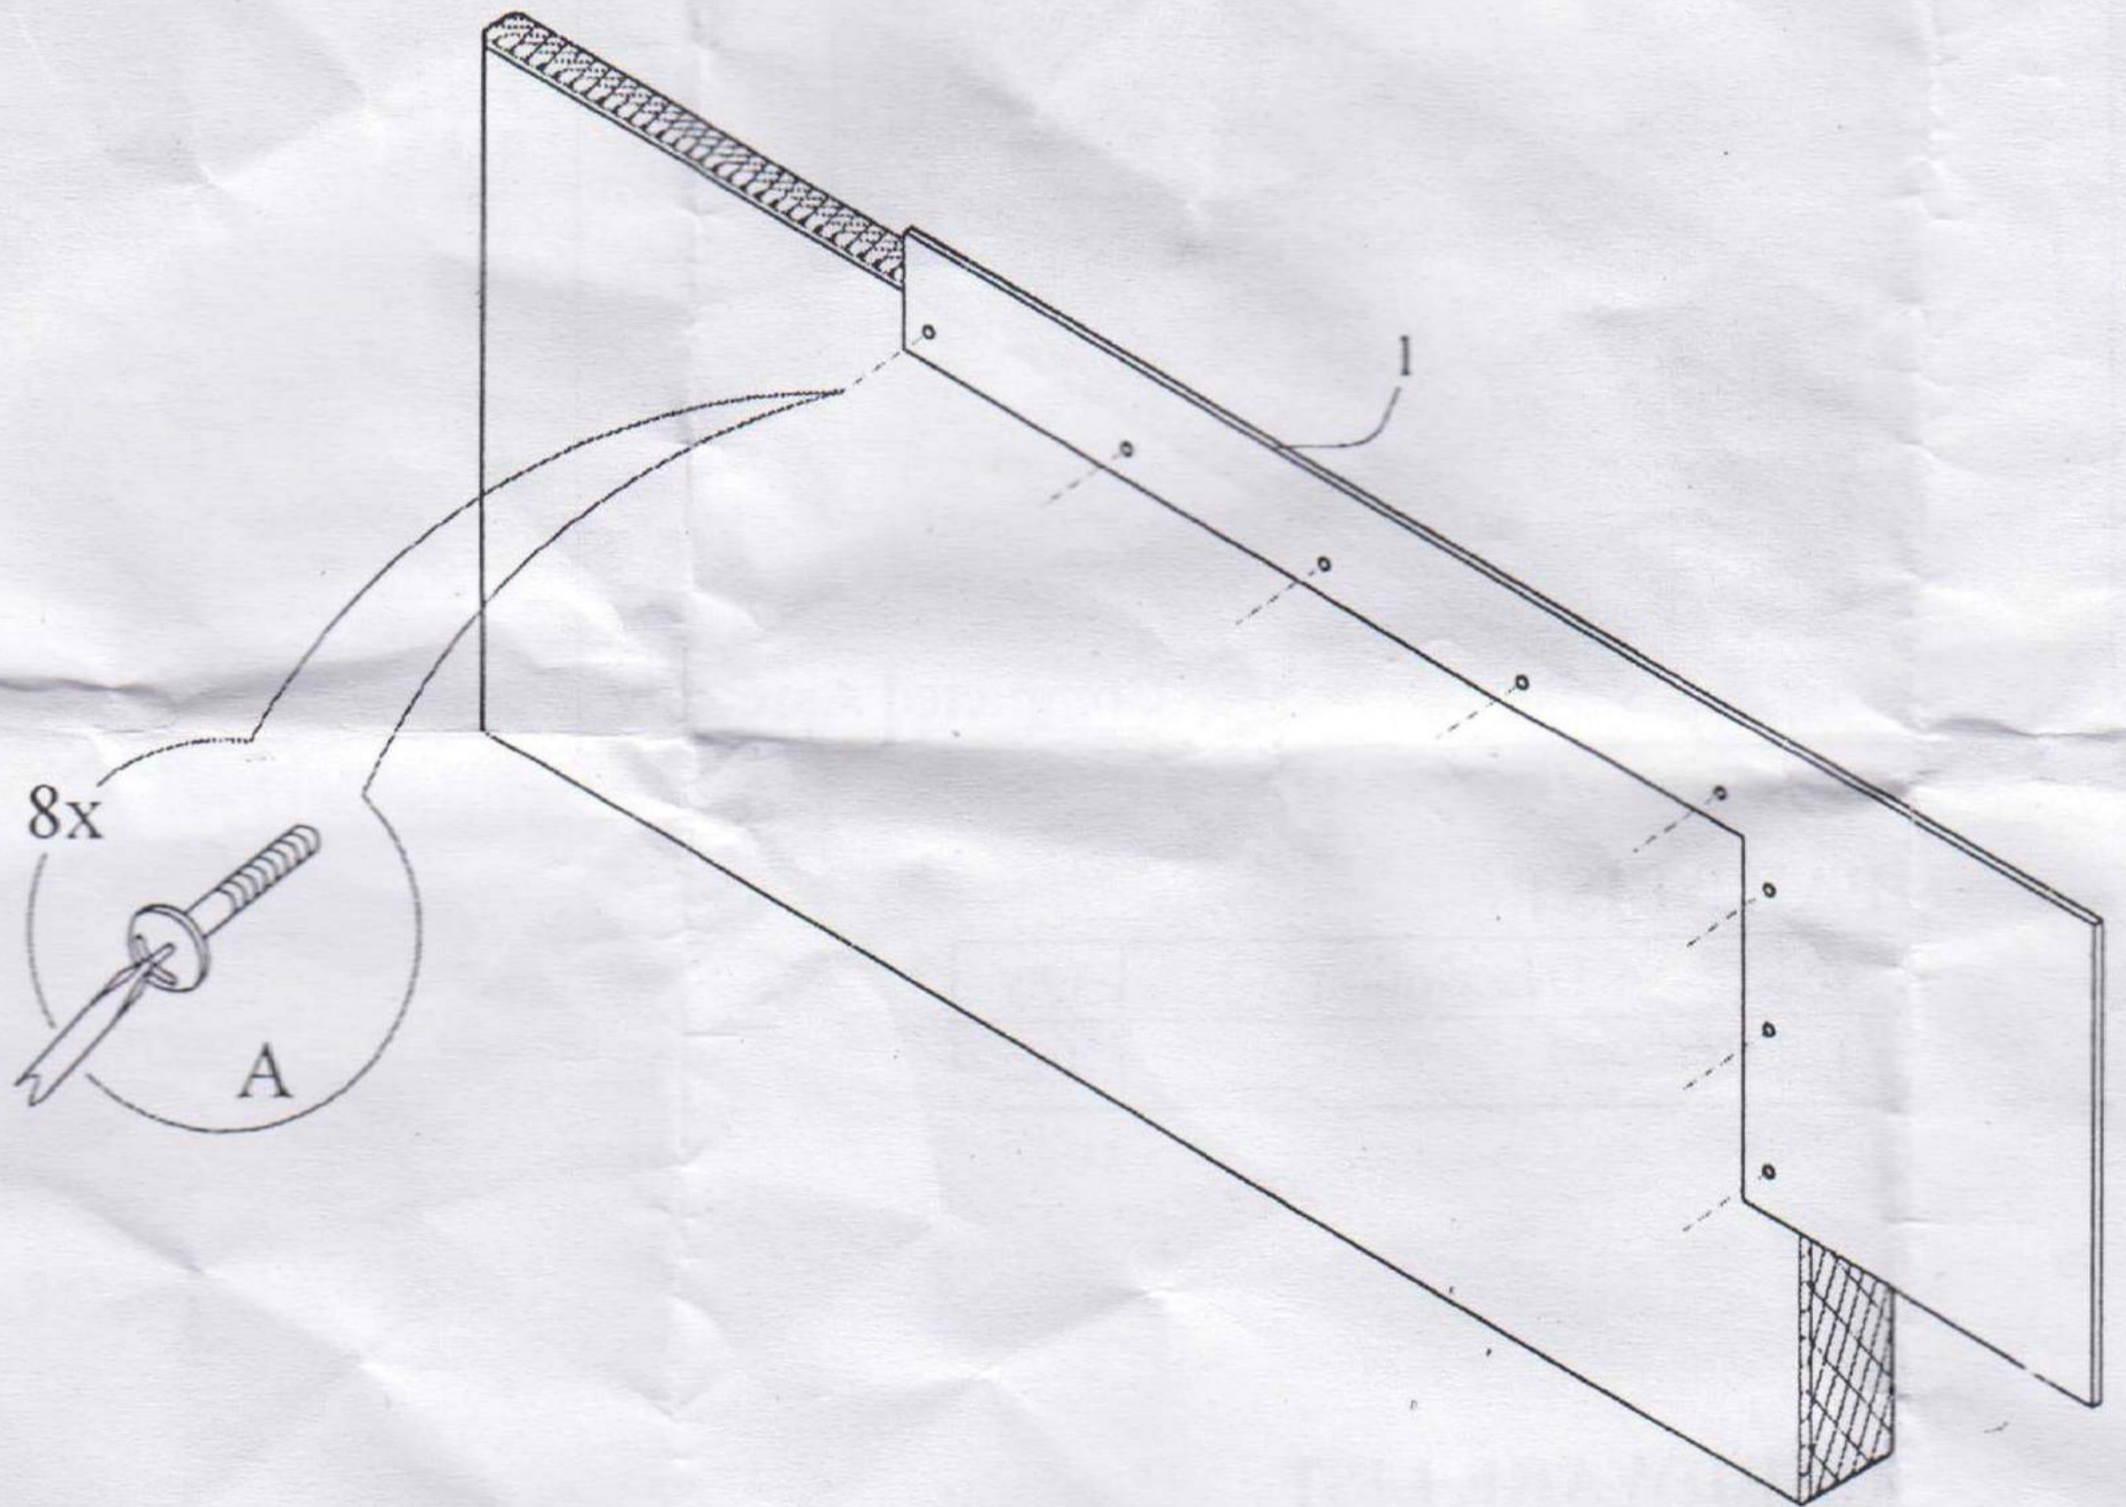

Model: Bed

Thank you for purchasing this quality product.
Please check all packing material carefully which
may have come loose inside the carton during shipment.

PART LIST

No	Description	Qty
1	Headboard	1pc

HARDWARE LIST

No	Description	Qty
A	JCBC Screw M6 x 20mm 	8pcs

Model: Bed

Model: Bed

Thank you for purchasing this quality product.
Please check all packing material carefully which
may have come loose inside the carton during shipment.

PART LIST

No	Description	Qty
1	Headboard	1pc
2	Footboard	1pc
3	Side Rail	2pcs
4	Center Rail	1pc
5	Slat	1set

HARDWARE LIST

No	Description	Qty
A	TRUSS HD C/B M4 x 32mm 	5pcs

Model: Bed

Step : 1

Step : 2