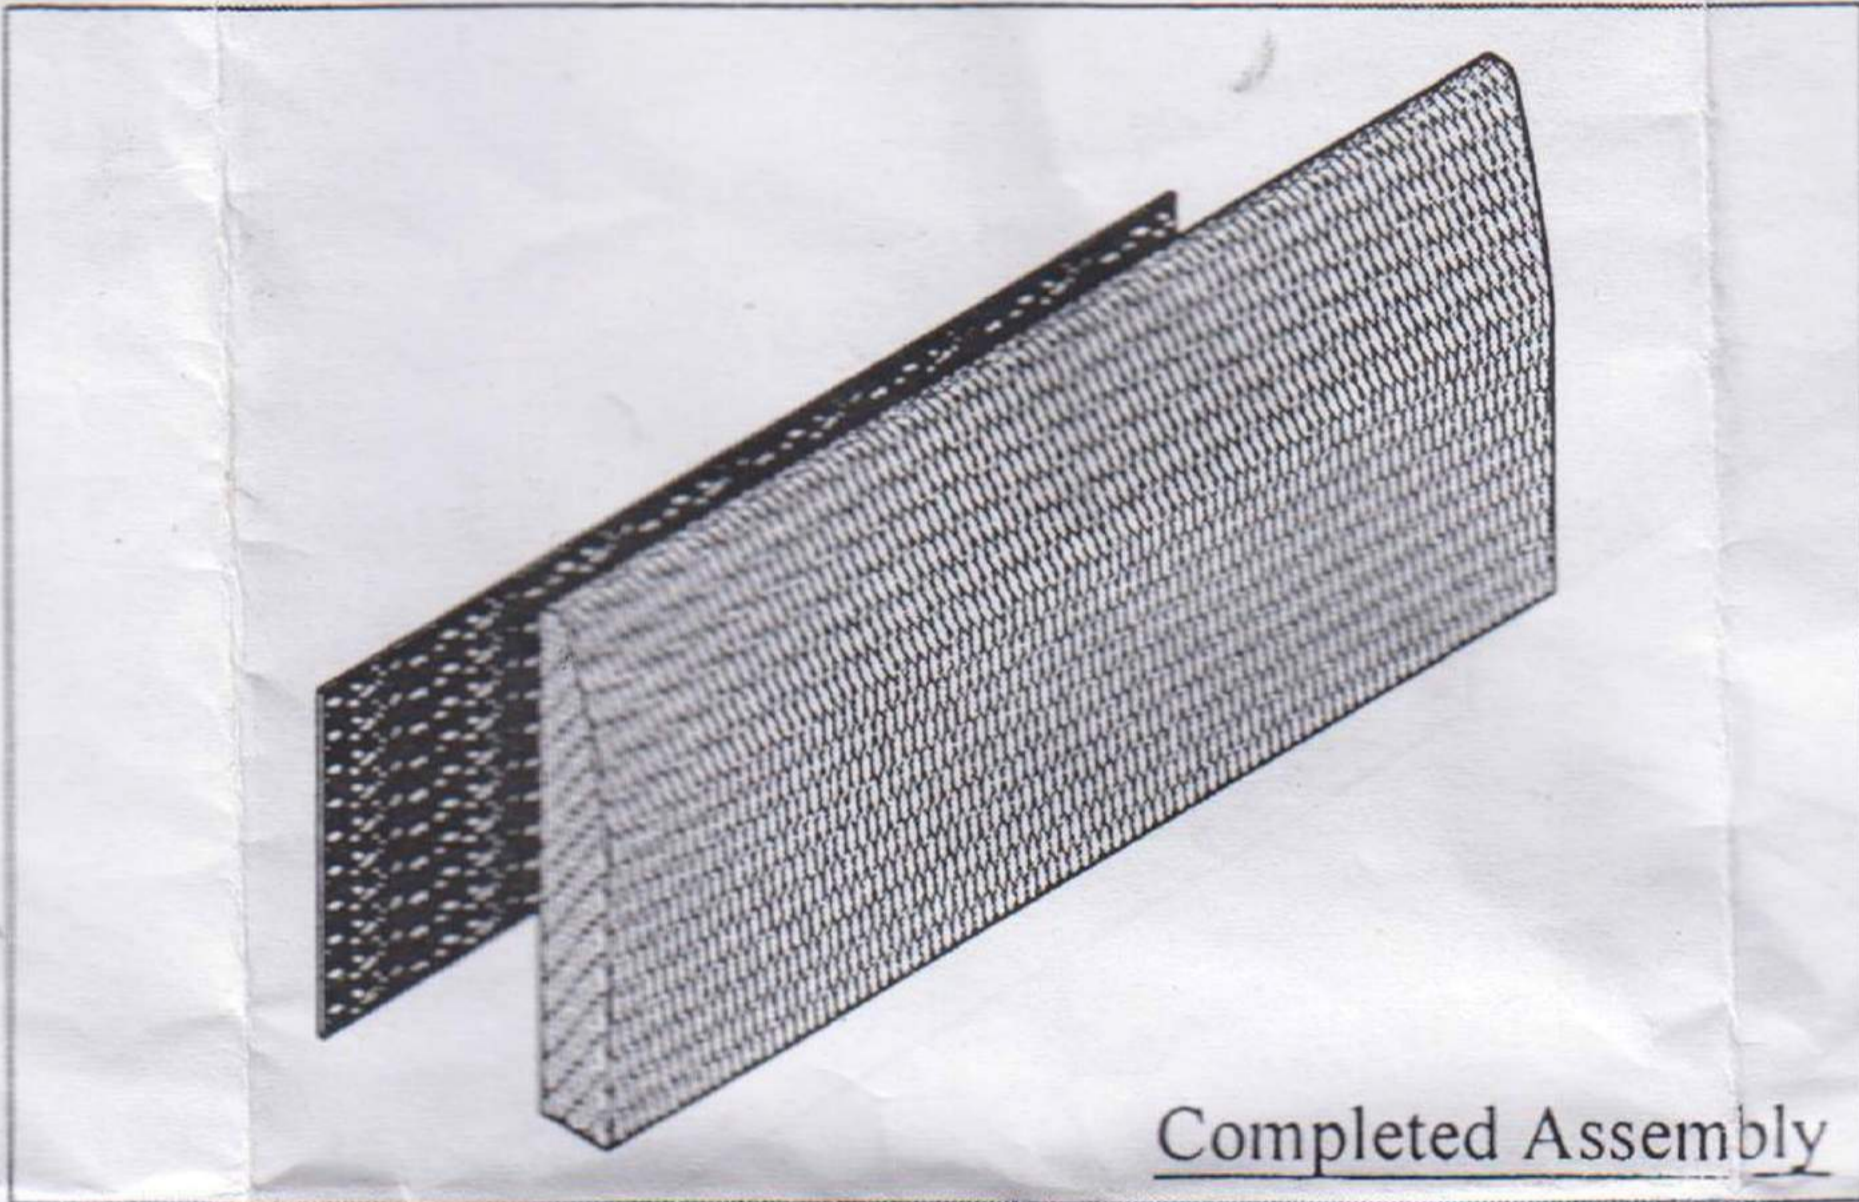

Model: Bed

Thank you for purchasing this quality product.
Please check all packing material carefully which
may have come loose inside the carton during shipment.

PART LIST

No	Description	Qty
1	Headboard	1pc

HARDWARE LIST

No	Description	Qty
A	JCBC Screw M6 x 20mm 	8pcs

Model: Bed

Model: Bed

Thank you for purchasing this quality product.
Please check all packing material carefully which
may have come loose inside the carton during shipment.

PART LIST

No	Description	Qty
1	Headboard	1pc
2	Footboard	1pc
3	Side Rail	2pcs
4	Center Rail	1pc
5	Slat	1set

HARDWARE LIST

No	Description	Qty
A	TRUSS HD C/B M4 x 32mm 	5pcs

Model: Bed

Step : 1

Step : 2