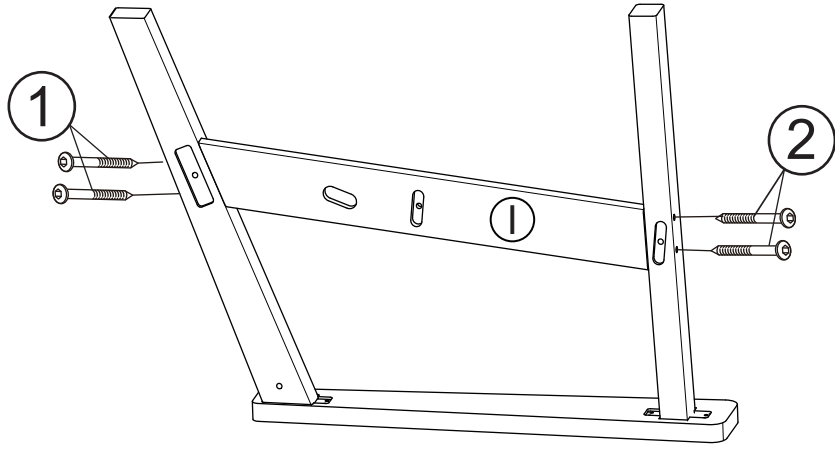

Weight Capacity: 160kg / 350lbs

Customer Service

hello.hdpe@gmail.com

(A)		1PC	(1)	M6.3x80 	4PCS
(B)		1PC	(2)	M6.3x70 	10PCS
(C)		1PC	(3)	M6.3x40 	2PCS
(D)		1PC	(4)	M4.2x16 	12PCS
(E)		1PC	(5)		1PC
(F)		1PC	(6)		1PC
(G)		1PC			
(H)		1PC			
(I)		1PC			
(J)		1PC			
(K)		1PC			

STEP 1

 All the slots of the legs should face the same direction.

STEP1.2

STEP1.1

2	M6.3x60		4PCS
8			6PCS

STEP 2

 All the slots of the legs should face the same direction.

STEP1.2