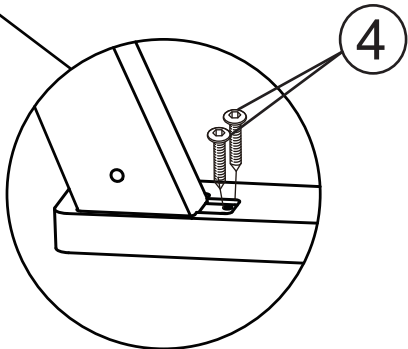

Weight Capacity: 160kg / 350lbs

Customer Service

hello.hdpe@gmail.com

(A)		1PC	(1)	M6.3x80 	4PCS
(B)		1PC	(2)	M6.3x70 	10PCS
(C)		1PC	(3)	M6.3x40 	2PCS
(D)		1PC	(4)	M4.2x16 	12PCS
(E)		1PC	(5)		1PC
(F)		1PC	(6)		1PC
(G)		1PC			
(H)		1PC			
(I)		1PC			
(J)		1PC			
(K)		1PC			

STEP 1

 All the slots of the legs should face the same direction.

STEP1.2

STEP1.1

2	M6.3x60		4PCS
8			6PCS

STEP 2

 All the slots of the legs should face the same direction.

STEP1.2