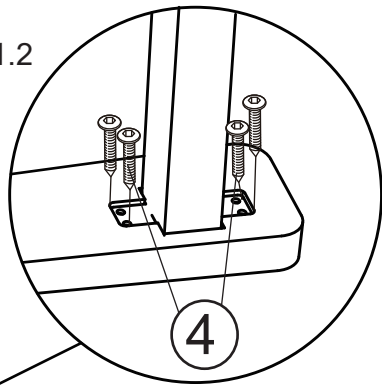

Weight Capacity: 160kg / 350lbs

Customer Service

hello.hdpe@gmail.com

(A)		1PC	(1)	M6.3x80 	4PCS
(B)		1PC	(2)	M6.3x70 	10PCS
(C)		1PC	(3)	M6.3x40 	2PCS
(D)		1PC	(4)	M4.2x16 	12PCS
(E)		1PC	(5)		1PC
(F)		1PC	(6)		1PC
(G)		1PC			
(H)		1PC			
(I)		1PC			
(J)		1PC			
(K)		1PC			

STEP 1

 All the slots of the legs should face the same direction.

STEP1.2

STEP1.1

2	M6.3x60		4PCS
8			6PCS

STEP 2

 All the slots of the legs should face the same direction.

STEP1.2