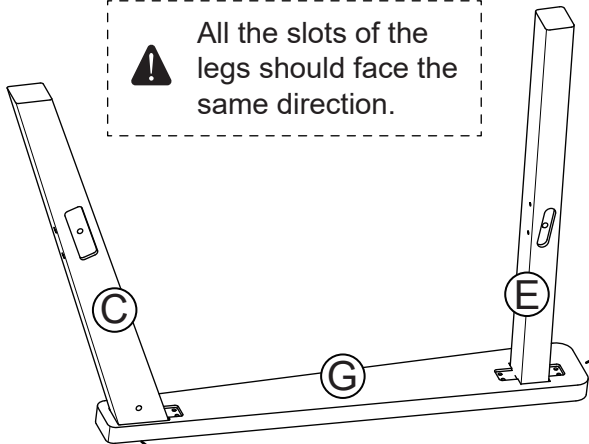

Weight Capacity: 160kg / 350lbs

Customer Service

hello.hdpe@gmail.com

(A)		1PC	(1)	M6.3x80 	4PCS
(B)		1PC	(2)	M6.3x70 	10PCS
(C)		1PC	(3)	M6.3x40 	2PCS
(D)		1PC	(4)	M4.2x16 	12PCS
(E)		1PC	(5)		1PC
(F)		1PC	(6)		1PC
(G)		1PC			
(H)		1PC			
(I)		1PC			
(J)		1PC			
(K)		1PC			

STEP 1

 All the slots of the legs should face the same direction.

STEP1.2

STEP1.1

2	M6.3x60		4PCS
8			6PCS

STEP 2

 All the slots of the legs should face the same direction.

STEP1.2