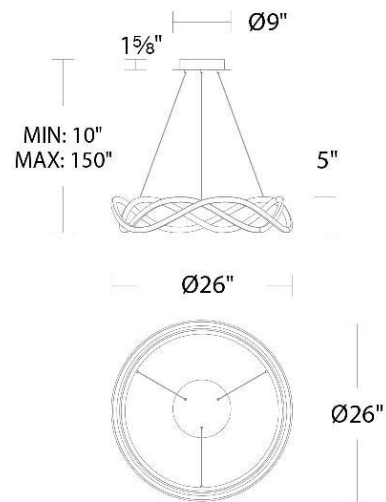

SPECIFICATIONS

Color Temp:	4000K,3500K,3000K,2700K
Input:	120-277V,50/60Hz
CRI:	90
Dimming:	ELV: 100-10% ,TRIAC: 100-5%
Rated Life:	50000 Hours
Standards:	ETL, cETL Damp Location Listed
Construction:	Aluminum body, silicone diffuser

FINISHES:

Black

LINE DRAWING:

PD-67426