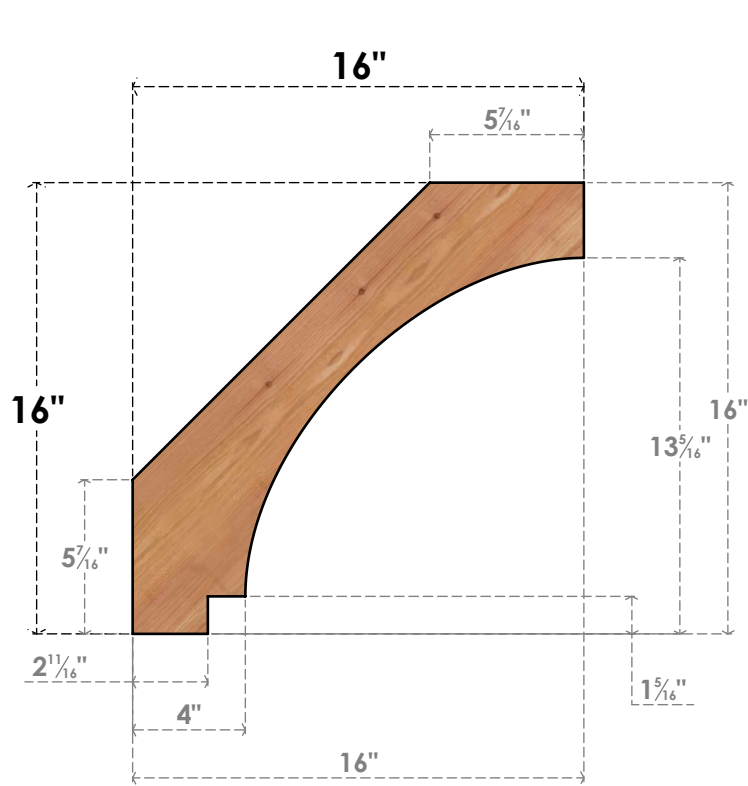

BRC06X16X16IMPOOSWR

5 1/2"W X 16"D X 16"H IMPERIAL SMOOTH BRACE, WESTERN RED CEDAR

SIDE

FRONT

EKENA MILLWORK
2300 WEST MAIN ST.
CLARKSVILLE, TX 75426
TOLL FREE: 866-607-0453
WWW.EKENAMILLWORK.COM

NOTES

1. INSTALLATION TO BE COMPLETED IN ACCORDANCE WITH MANUFACTURER'S SPECIFICATIONS.
2. DRAWING MAY NOT BE TO SCALE
3. THIS DRAWING IS INTENDED FOR DESIGN AND PLANNING PURPOSES ONLY.
4. ALL INFORMATION CONTAINED HEREIN WAS CURRENT AT THE TIME OF DEVELOPMENT BUT MUST BE REVIEWED AND APPROVED BY THE PRODUCT MANUFACTURER TO BE CONSIDERED ACCURATE.
5. PRODUCTS ARE NOT KILN DRIED. THIS ITEM IS UNIQUE AND WILL CONTAIN THE NATURAL VARIATIONS THAT THE WOOD SPECIES OFFERS. THIS MAY RESULT IN VARIATIONS UP TO 1/4"