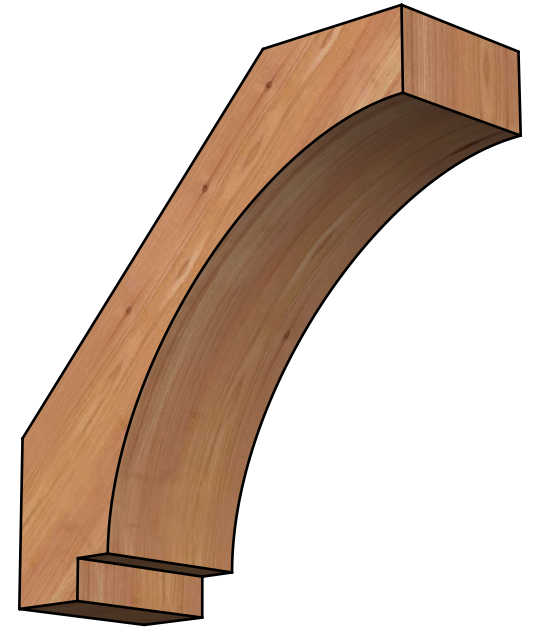

BRC06X16X16IMPOOSWR

5 1/2"W X 16"D X 16"H IMPERIAL SMOOTH BRACE, WESTERN RED CEDAR

SIDE

FRONT

EKENA MILLWORK
2300 WEST MAIN ST.
CLARKSVILLE, TX 75426
TOLL FREE: 866-607-0453
WWW.EKENAMILLWORK.COM

NOTES

1. INSTALLATION TO BE COMPLETED IN ACCORDANCE WITH MANUFACTURER'S SPECIFICATIONS.
2. DRAWING MAY NOT BE TO SCALE
3. THIS DRAWING IS INTENDED FOR DESIGN AND PLANNING PURPOSES ONLY.
4. ALL INFORMATION CONTAINED HEREIN WAS CURRENT AT THE TIME OF DEVELOPMENT BUT MUST BE REVIEWED AND APPROVED BY THE PRODUCT MANUFACTURER TO BE CONSIDERED ACCURATE.
5. PRODUCTS ARE NOT KILN DRIED. THIS ITEM IS UNIQUE AND WILL CONTAIN THE NATURAL VARIATIONS THAT THE WOOD SPECIES OFFERS. THIS MAY RESULT IN VARIATIONS UP TO 1/4"