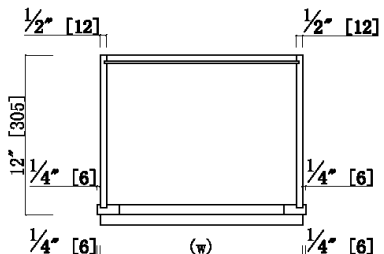

12"/15"/18"/21" x 12"x 24" One Door Wall Cabinet- Full Assembly

Specifications

- 3" Wide Shaker Door
- 3/4" Solid maple face frame, Fully overlay with 1/4" reveal
- MDF with wood veneer for door center for espresso finish
- 3/4" solid maple door frame for espresso finish
- 3/4" Premium HDF door for white finish
- Soft-closing hinge, 6 way adjustable
- 1/2" plywood with poplar veneer for side panels, bottom panels
- Metal Clips connectors, 1 adjustable shelf
- Full Assembly
- CARB P2 compliant

Dimensions

W2124	21"	20.5"
W1824	18"	17.5"
W1524	15"	14.5"
W1224	12"	11.5"
Item Name	W	(w)

Warranty & Compliances

Warranty: Limited 1 year warranty
California 93120: Compliant

Order Codes & Finishes/Colors

Espresso Finish

- 12" x 12" x 24"
- 15" x 12" x 24"
- 18" x 12" x 24"
- 21" x 12" x 24"

White Finish

- 12" x 12" x 24"
- 15" x 12" x 24"
- 18" x 12" x 24"
- 21" x 12" x 24"