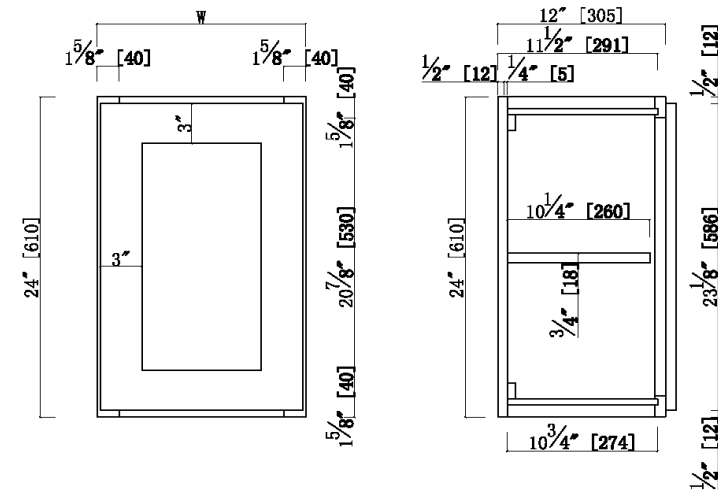

12"/15"/18"/21" x 12"x 24" One Door Wall Cabinet- Full Assembly

Specifications

- 3" Wide Shaker Door
- 3/4" Solid maple face frame, Fully overlay with 1/4" reveal
- MDF with wood veneer for door center for espresso finish
- 3/4" solid maple door frame for espresso finish
- 3/4" Premium HDF door for white finish
- Soft-closing hinge, 6 way adjustable
- 1/2" plywood with poplar veneer for side panels, bottom panels
- Metal Clips connectors, 1 adjustable shelf
- Full Assembly
- CARB P2 compliant

Dimensions

W2124	21"	20.5"
W1824	18"	17.5"
W1524	15"	14.5"
W1224	12"	11.5"
Item Name	W	(w)

Warranty & Compliances

Warranty: Limited 1 year warranty
California 93120: Compliant

Order Codes & Finishes/Colors

Espresso Finish

- 12" x 12" x 24"
- 15" x 12" x 24"
- 18" x 12" x 24"
- 21" x 12" x 24"

White Finish

- 12" x 12" x 24"
- 15" x 12" x 24"
- 18" x 12" x 24"
- 21" x 12" x 24"