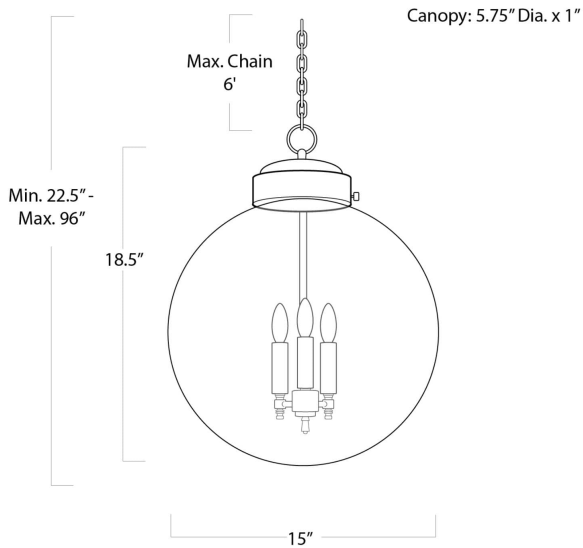

REGINA ANDREW

DETROIT

SPECIFICATION SHEET

Globe Pendant (Oil Rubbed Bronze and Natural Brass)
16-1004ORBNB

HEIGHT	24
WIDTH	15
DEPTH	15
SHADE DIMS	N/A
SHADE COLOR	N/A
BULB QTY	3
BULB TYPE	B Type Candelabra Base (E12)
SOCKET	E12 Candelabra
WATTAGE	25 Watt Max
WIRING TYPE	Hard Wire
MATERIAL	Glass
FINISH	N/A
NOTES	10 ft of cord and 6 ft of chain
FREIGHT ONLY	No