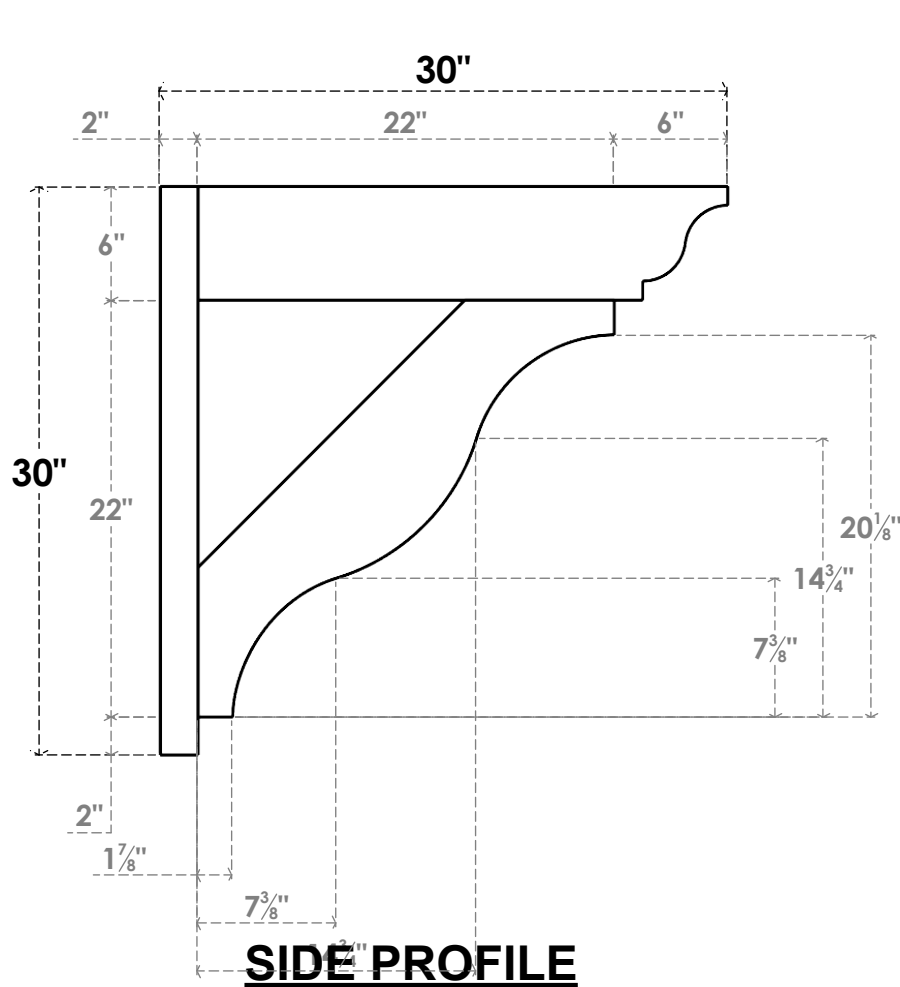

ITEM NUMBER: OUTUROC060X080X30000X30000X060X020X060FST04RCPR

6"W TOP X 8"W BACK X 30"D X 30"H X 6"T TOP X 2"T BACK TIMBERTHANE ROUGH CEDAR FUNSTON FAUX WOOD OPEN OUTLOOKER, TRADITIONAL TOP AND BLOCK BACK, 6"W CLOSED BRACE, PRIMED TAN