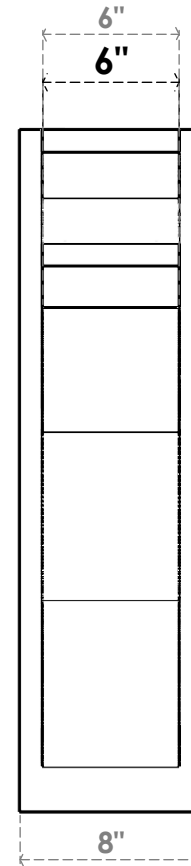

ITEM NUMBER: OUTUROC060X080X30000X30000X060X020X060FST04RCPR

6"W TOP X 8"W BACK X 30"D X 30"H X 6"T TOP X 2"T BACK TIMBERTHANE ROUGH CEDAR FUNSTON FAUX WOOD OPEN OUTLOOKER, TRADITIONAL TOP AND BLOCK BACK, 6"W CLOSED BRACE, PRIMED TAN

EKENA
MILLWORK

EKENA MILLWORK
2300 WEST MAIN ST.
CLARKSVILLE, TX 75426
TOLL FREE: 866-607-0453
WWW.EKENAMILLWORK.COM

- NOTES
1. INSTALLATION TO BE COMPLETED IN ACCORDANCE WITH MANUFACTURER'S SPECIFICATIONS.
 2. DRAWING MAY NOT BE TO SCALE
 3. THIS DRAWING IS INTENDED FOR DESIGN AND PLANNING PURPOSES ONLY.
 4. ALL INFORMATION CONTAINED HEREIN WAS CURRENT AT THE TIME OF DEVELOPMENT BUT MUST BE REVIEWED AND APPROVED BY THE PRODUCT MANUFACTURER TO BE CONSIDERED ACCURATE.
 5. TIMBERTHANE ARCHITECTURAL PRODUCTS ARE MADE FROM HIGH DENSITY URETHANE AND COME FACTORY PRIMED