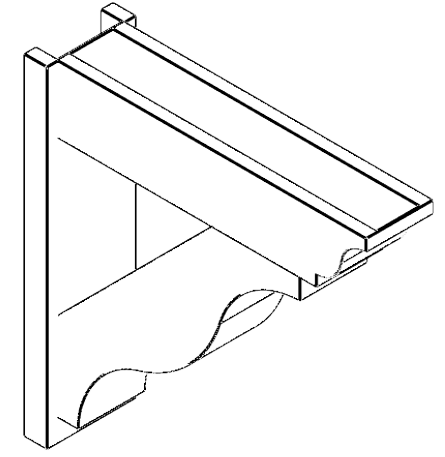

ITEM NUMBER: OUTUROC060X080X30000X30000X060X020X060FST04RCPR

6"W TOP X 8"W BACK X 30"D X 30"H X 6"T TOP X 2"T BACK TIMBERTHANE ROUGH CEDAR FUNSTON FAUX WOOD OPEN OUTLOOKER, TRADITIONAL TOP AND BLOCK BACK, 6"W CLOSED BRACE, PRIMED TAN