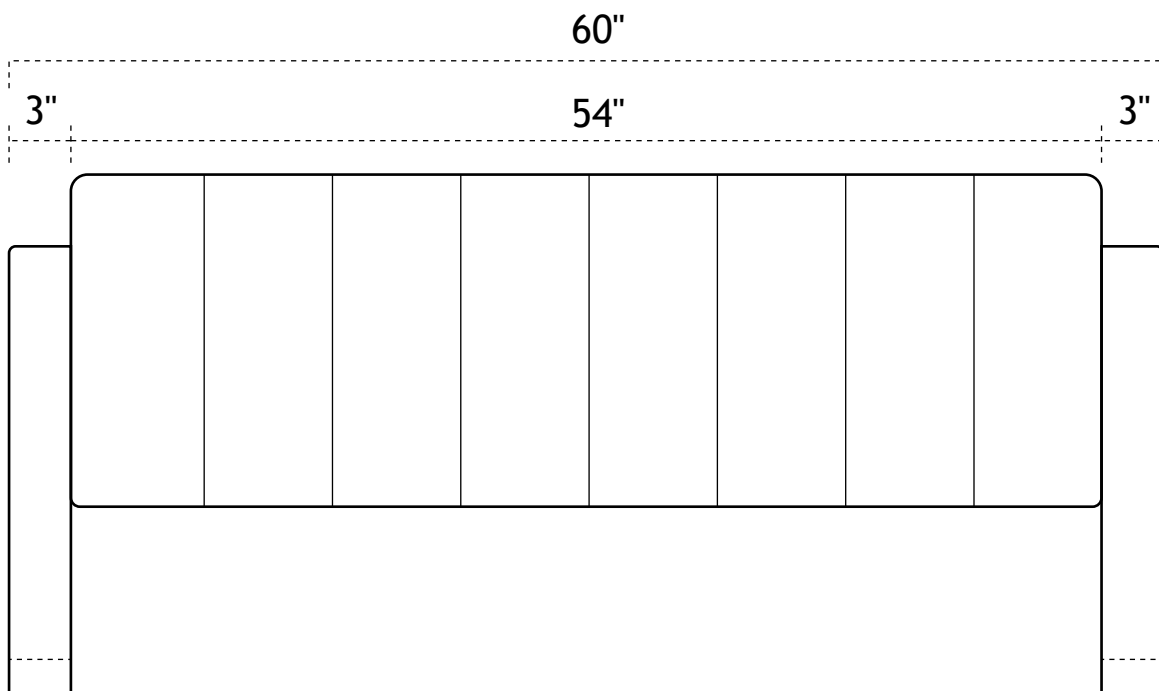

COMPONENTS

<p>A</p> 	<p>1× B1</p> 	<p>1× B2</p> 
<p>C</p> 	<p>1× D1</p> 	<p>2× D2</p> 
<p>F1</p> 	<p>1× F2</p> 	<p>1× G</p> 
<p>H</p> 	<p>1× I</p> 	<p>1× J</p> 
<p>K</p> 	<p>1× L</p> 	<p>4× M1</p> 

M2 	1×O	6×P  M8×50MM	12×  M8×30MM
Q  M8×30MM	2×R  M8×15MM	12×T  M8×Φ17MM	12×
U  M8×Φ22MM	6×W  M8 Spanner	1×	

Exploded View of the Headboard

NOTICE: The complete headboard consists of 2 side posts and one panel.

Step2

Step3

Step4

Step5

Step 6

Home-smart furniture co., Ltd
Add:No. 69, Dapu road, Fengnen farm, Xinmin town, Tongan district, Xiamen city, China
Made in china