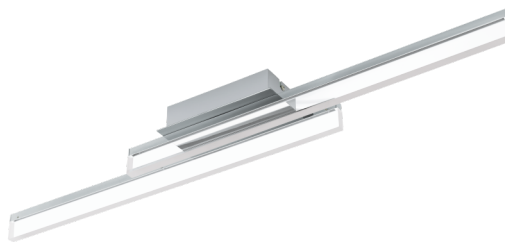

## General Information

Type	wall / ceiling luminaire
Product segment	Indoor
Theme	Bath

## Dimensions

Article Height (in mm)	90
Article Width (in mm)	100
Article Length (in mm)	880
Net Weight	1.772 Kilogram

## Material & Colour

Enclosure Material	aluminium, steel
Enclosure Colour	chrome
Glass/Shade Material	plastic
Glass/Shade Colour	clear