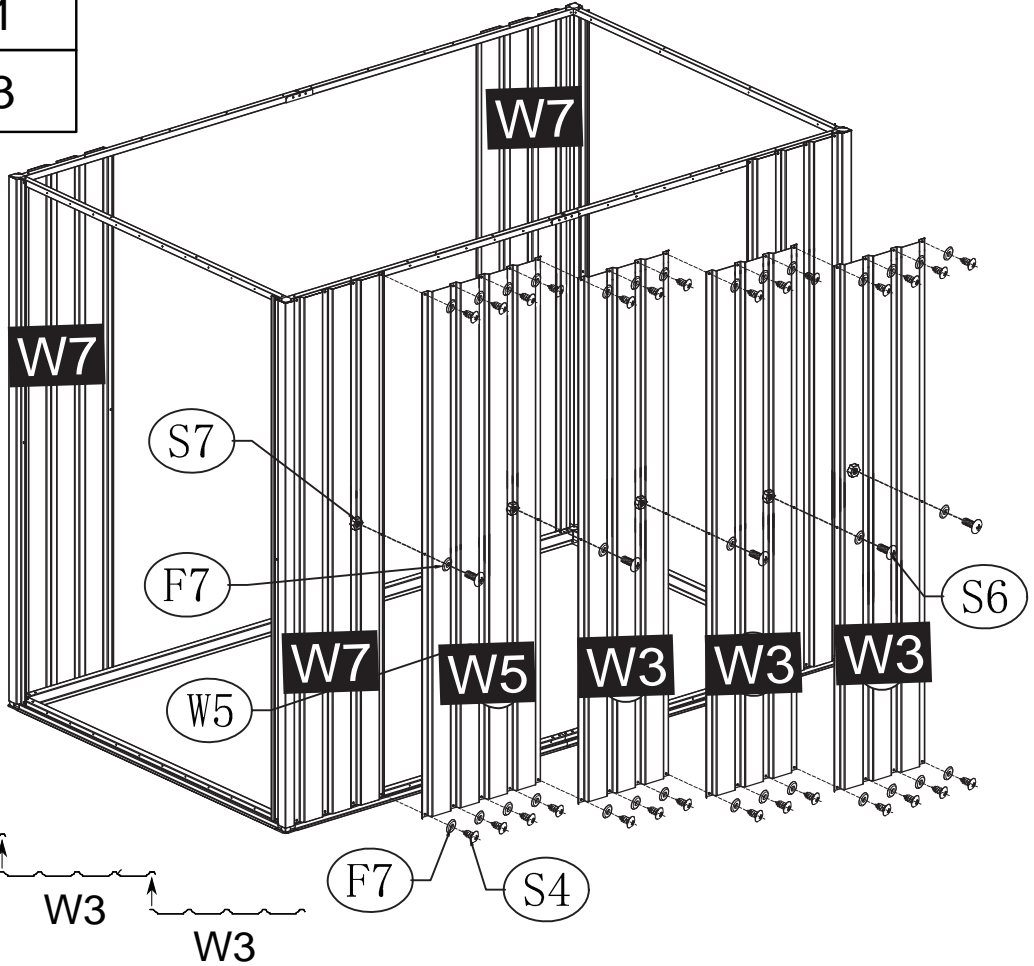

Shed Side Panels Assemble

PART	NO.	QTY.
1660mm	W7	4
	S4	24
	F7	24

NOTE: Please team work, need more than two people together to install.

PART	NO.	QTY.
1660mm	W5	1
1660mm	W3	3

PART	NO.	QTY.
	F7	33
	S6	5
	S7	5
	S4	28