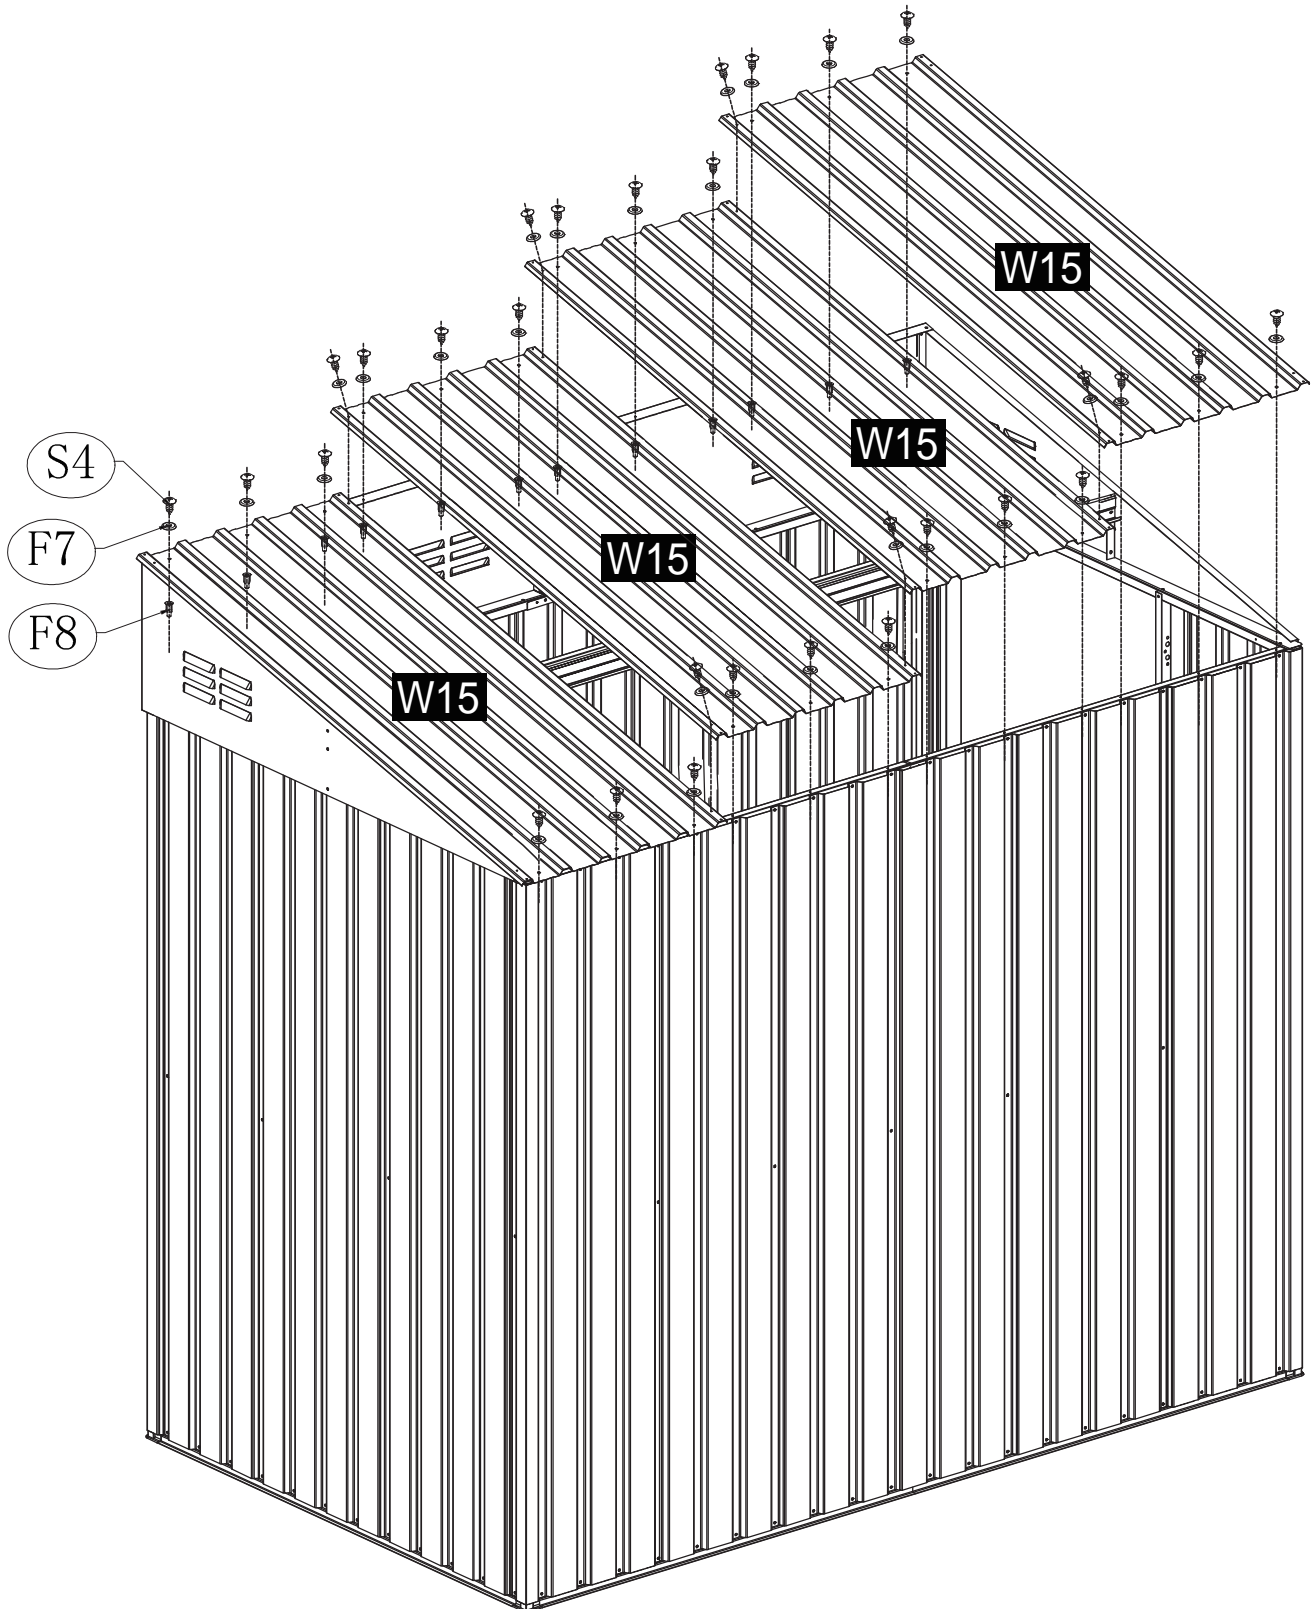

7' x 4' Metal Storage Shed Owner Manual & Assemble Guide

Customer Service:

If you have any problem, please contact us through the online platform.

Base size

Shed Overall Base Size:50.6"(L) x 84.2"(W)

Shed Inside Base Size:48.8"(L) x 84.0"(W)

PART	NO.	QTY.
	S6	8
	S7	8
	S4	2

PART	NO.	QTY.
 1130mm	25	1
 1130mm	26	1
 164mm	27	2

PART	NO.	QTY.
	S6	6
	S7	6
	F7	6

PART	NO.	QTY.
	S4	30
	F8	15
	F7	30
 1350mm	W15	4

PART	NO.	QTY.
 1072mm	19L	2
 1072mm	19R	2
 1358mm	20	2
	F10	2
	S4	8