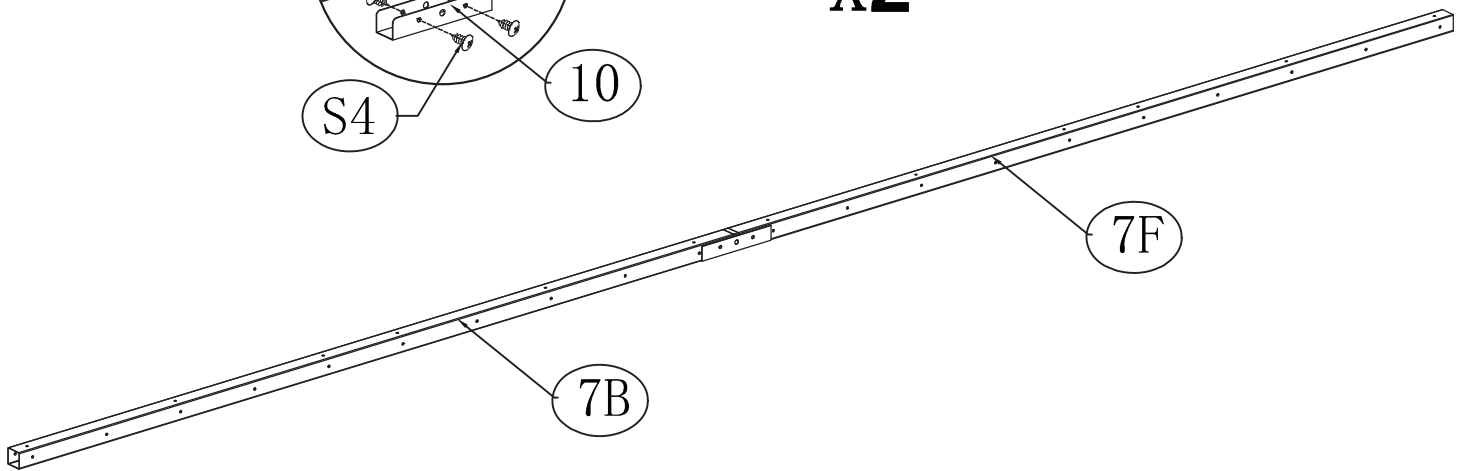

Shed Base Frame Assemble

The frame is sharp, must pay attention to the installation of gloves, to avoid scratches

PART	NO.	QTY.
 1029.1mm	2L	2
 1029.1mm	2R	2
 200mm	4B	2
	S4	8

PART	NO.	QTY.
 1202.2mm	1	2
	C	4
	S4	16

PART	NO.	QTY.
 1032.3mm	7F	2
 1032.3mm	7B	2
 100mm	10	2
	S4	8

X2

PART	NO.	QTY.
 1610mm	5	4

X4

PART	NO.	QTY.
	F	4
	S4	8
 1215.6mm	6	2

Shed Side Panels Assemble

PART	NO.	QTY.
 1660mm	W7	4
	S4	24
	F7	24

NOTE: Please team work, need more than two people together to install.