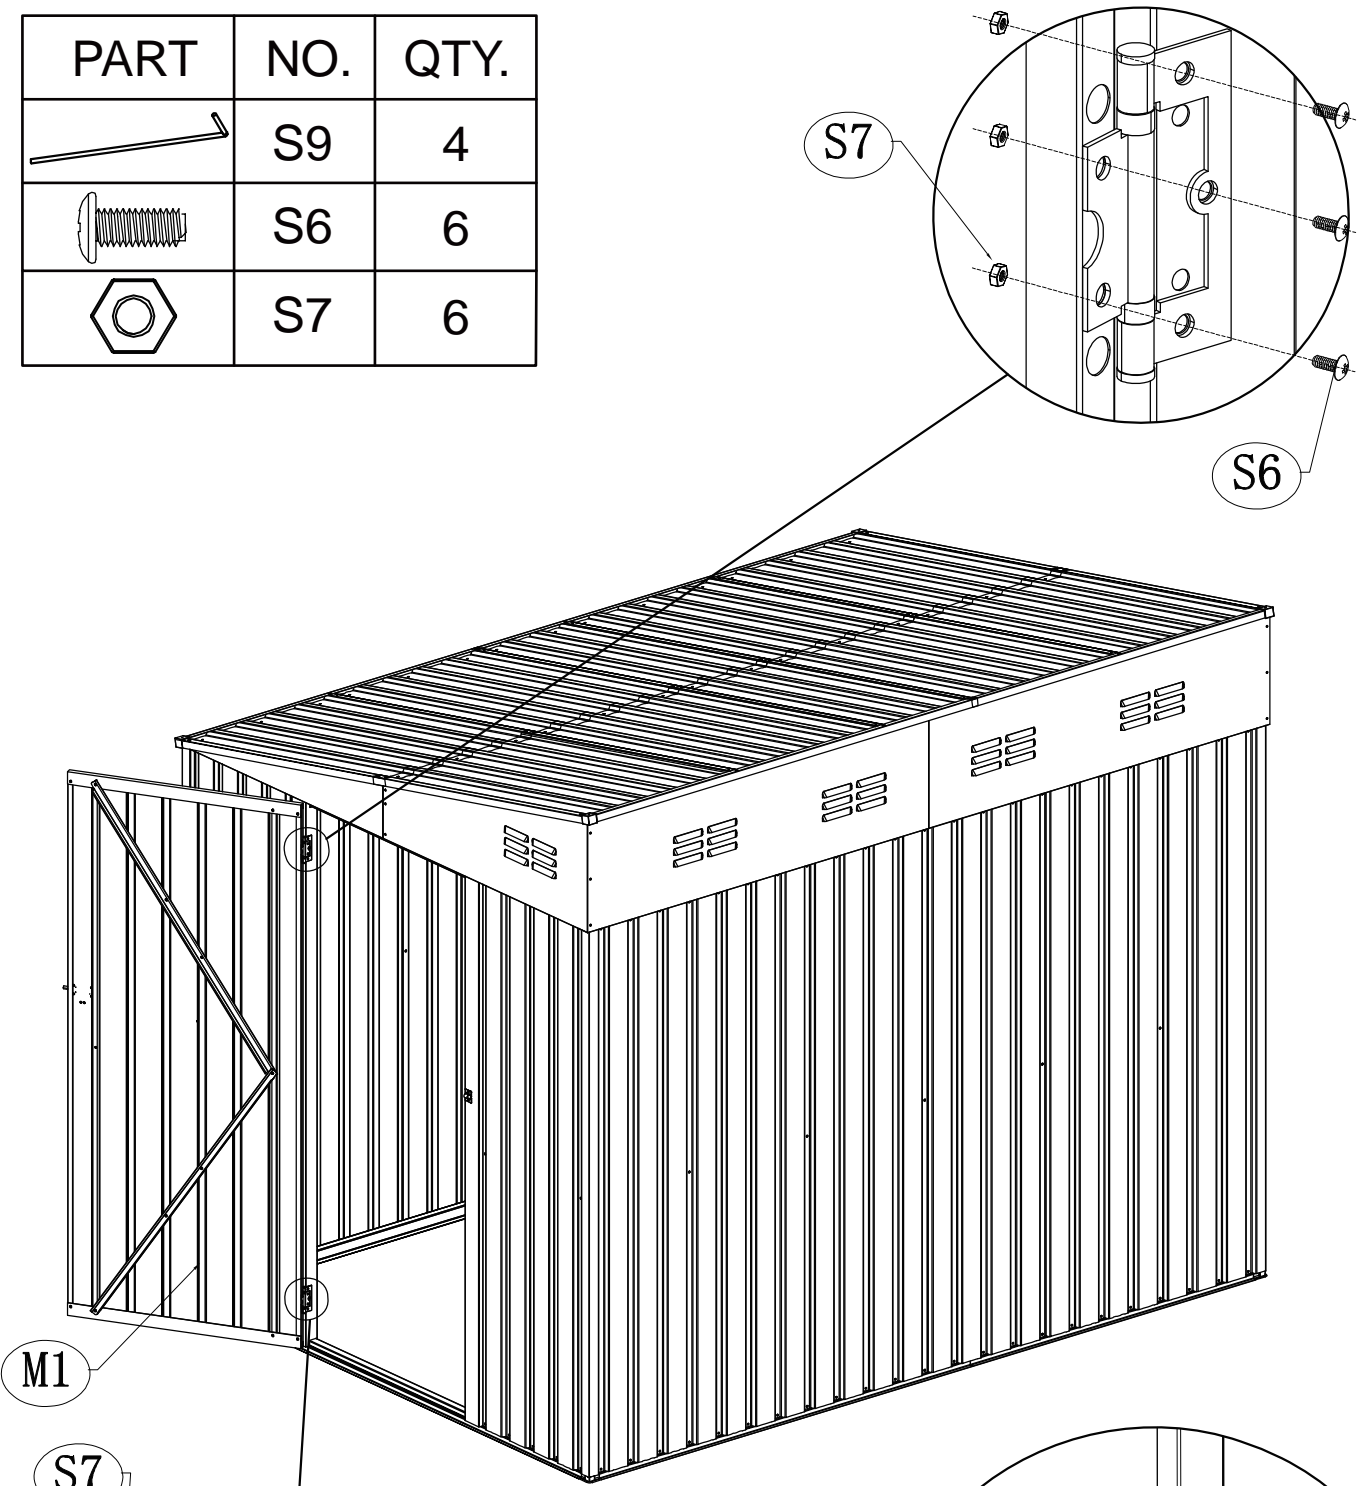

PART	NO.	QTY.
	S9	4
	S6	6
	S7	6

M1

S7

S9

S6