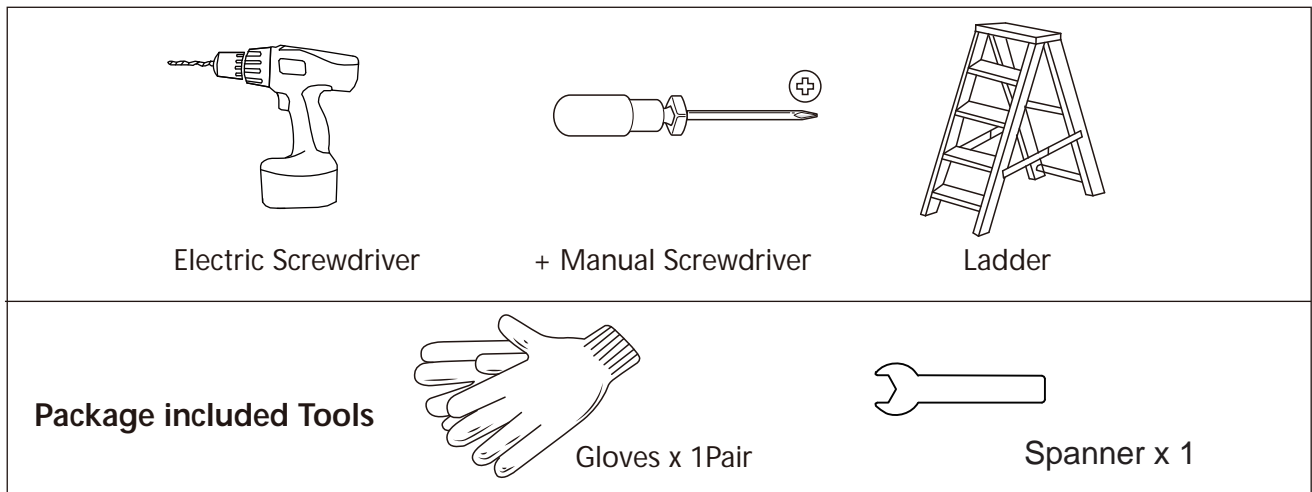

7' x 4' Metal Storage Shed Owner Manual & Assemble Guide

Customer Service:

If you have any problem, please contact us through the online platform.

Base size

Shed Overall Base Size:50.6"(L) x 84.2"(W)

Shed Inside Base Size:48.8"(L) x 84.0"(W)

The product comes in 2 packages, pls install after receiving all packages.

Please prepare below tools before installation. (Not Included)

ATTENTION

Care **MUST** be taken when handling various pieces of your building since many contain sharp edges.

Do NOT attempt to assemble your building before double checking that you have all parts indicated in the parts lists. Any building left partially assembled may be seriously damaged by even light winds.