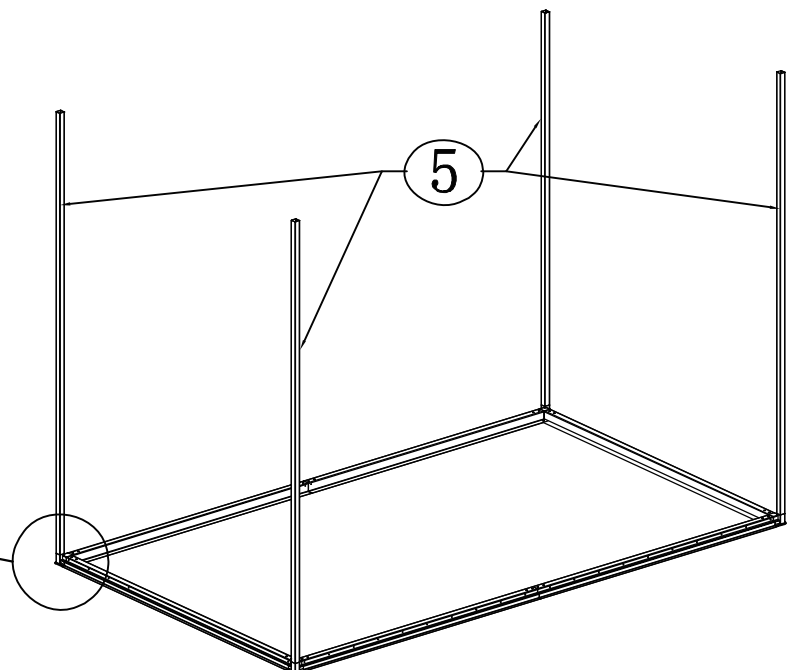

7' x 4' Metal Storage Shed Owner Manual & Assemble Guide

Customer Service:

If you have any problem, please contact us through the online platform.

Base size

Shed Overall Base Size:50.6"(L) x 84.2"(W)

Shed Inside Base Size:48.8"(L) x 84.0"(W)

PART	NO.	QTY.
 1032.3mm	7F	2
 1032.3mm	7B	2
 100mm	10	2
	S4	8

X2

PART	NO.	QTY.
 1610mm	5	4

X4

PART	NO.	QTY.
	F	4
	S4	8
 1215.6mm	6	2

Shed Side Panels Assemble

PART	NO.	QTY.
 1660mm	W7	4
	S4	24
	F7	24

NOTE: Please team work, need more than two people together to install.