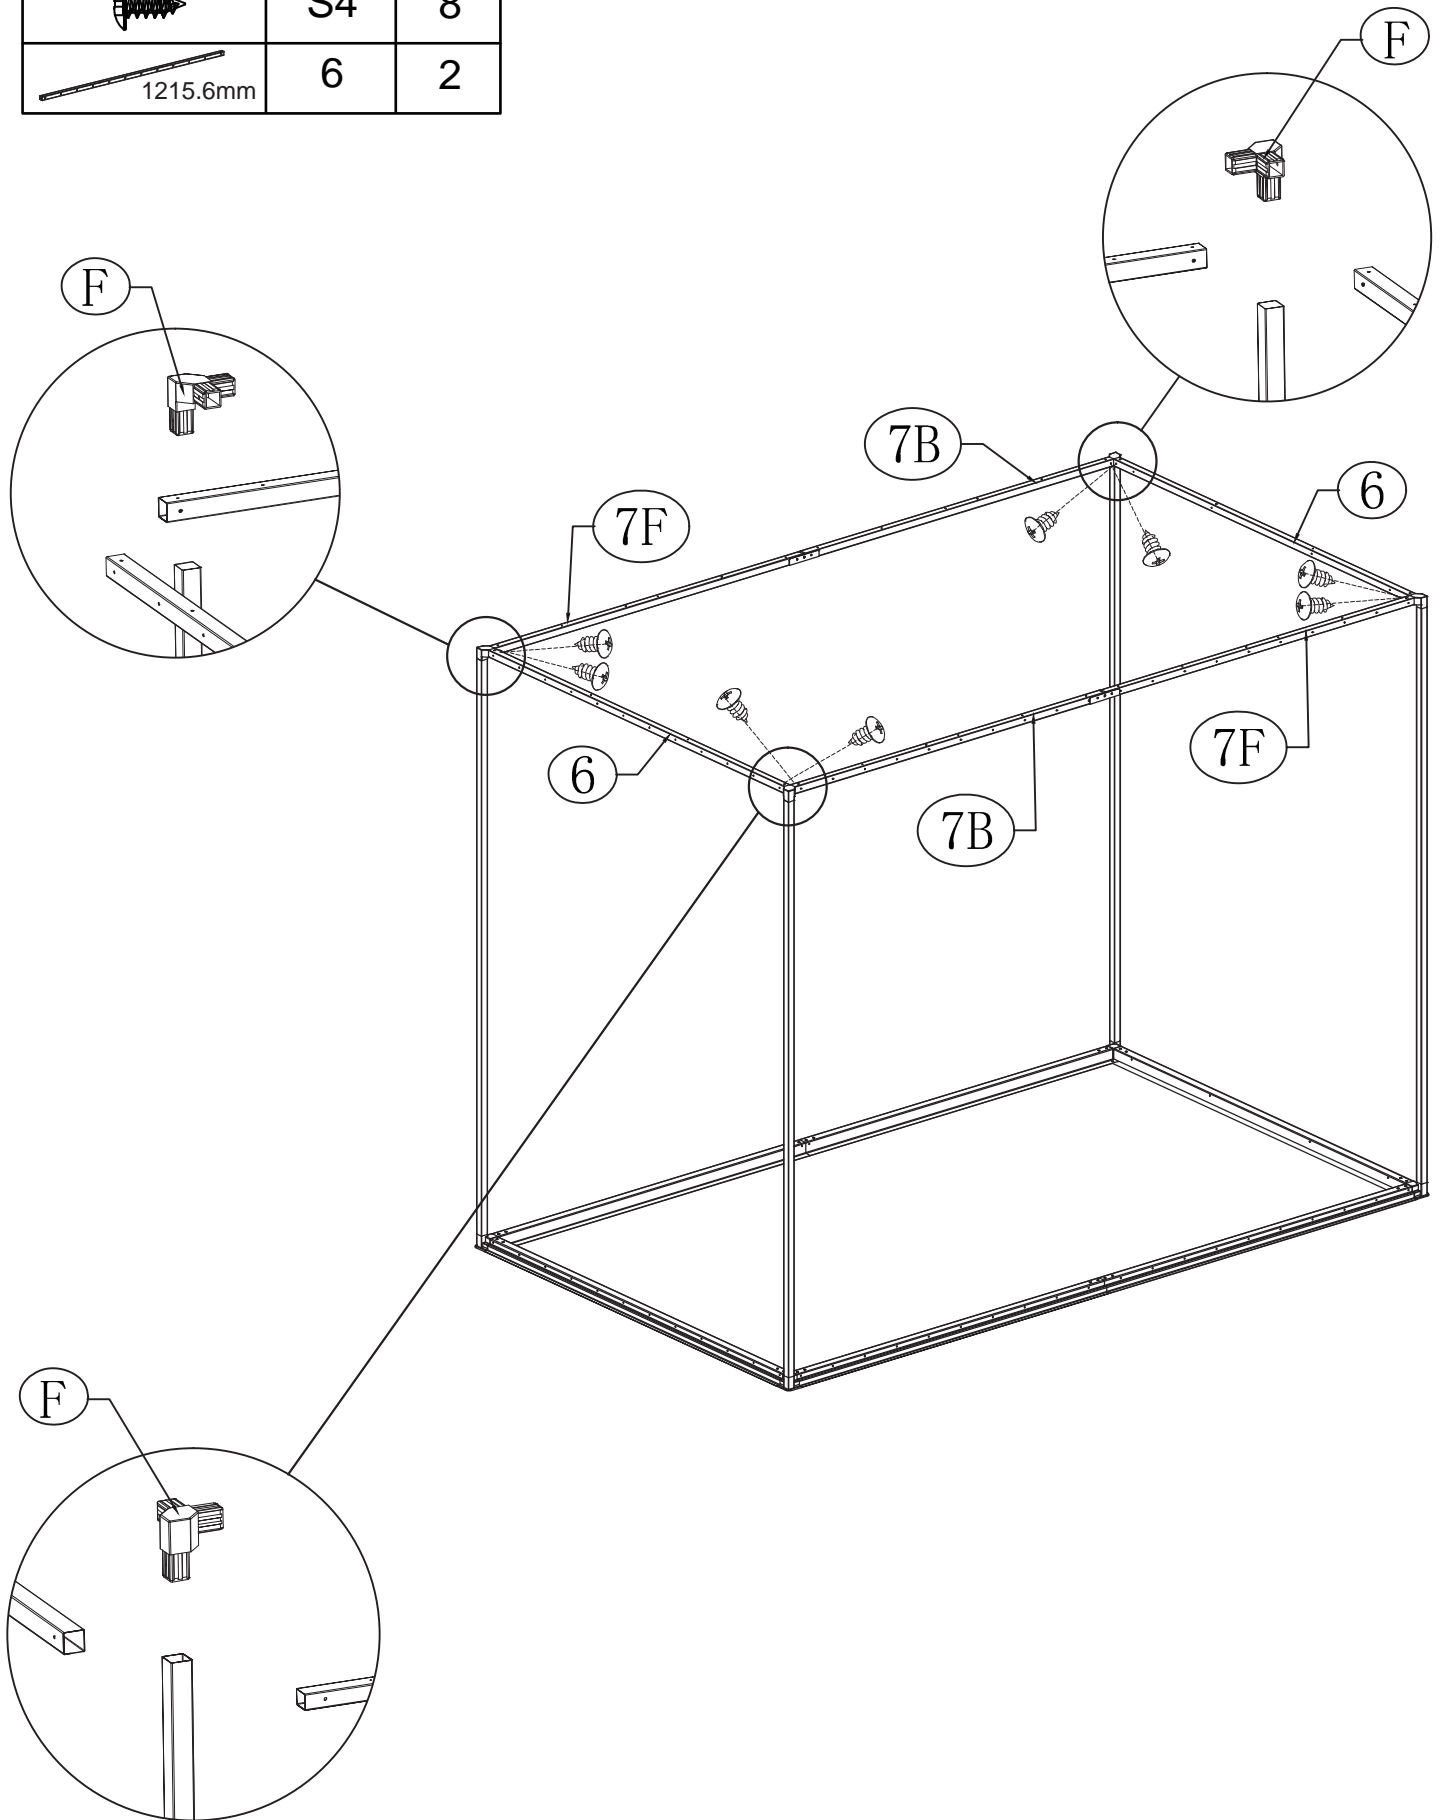

7' x 4' Metal Storage Shed Owner Manual & Assemble Guide

Customer Service:

If you have any problem, please contact us through the online platform.

Base size

Shed Overall Base Size:50.6"(L) x 84.2"(W)

Shed Inside Base Size:48.8"(L) x 84.0"(W)

PART	NO.	QTY.
 1032.3mm	7F	2
 1032.3mm	7B	2
 100mm	10	2
	S4	8

X2

PART	NO.	QTY.
 1610mm	5	4

X4

PART	NO.	QTY.
	F	4
	S4	8
 1215.6mm	6	2

Shed Side Panels Assemble

PART	NO.	QTY.
 1660mm	W7	4
	S4	24
	F7	24

NOTE: Please team work, need more than two people together to install.