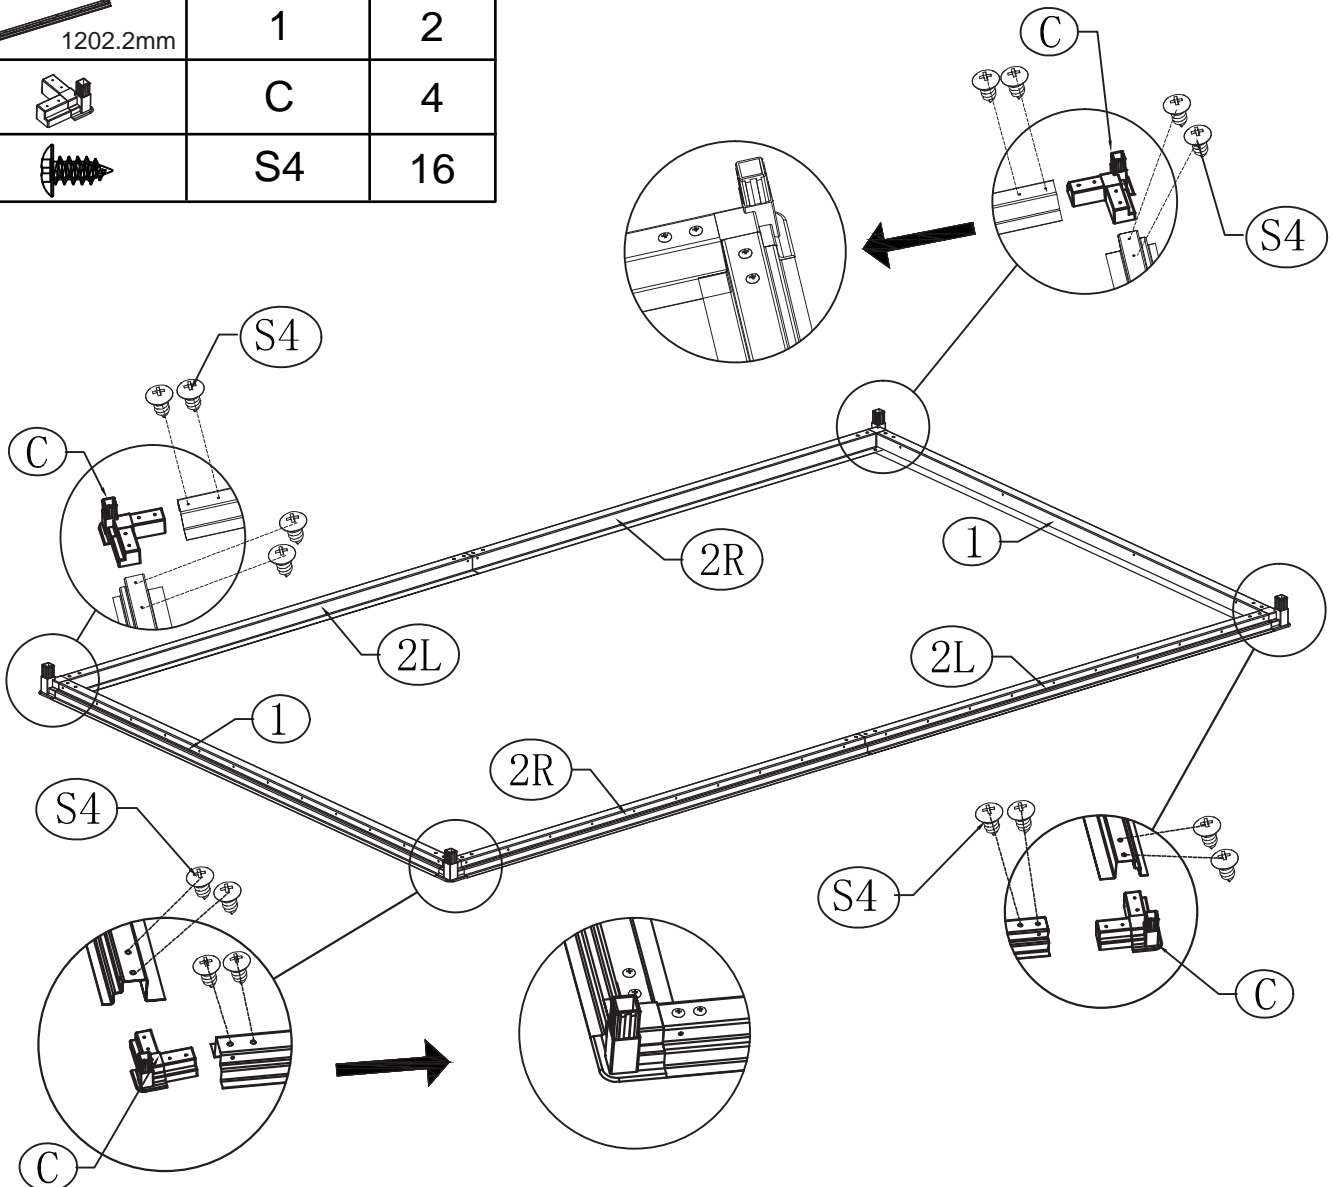

NO.	25	26	27	21L	21R	24L	24R
QTY.	1	1	2	1	1	1	1

Part List

Shed side panels

NO.	5	F	7F	I	7B	6	W5	2L	2R	W7	4B	1	10	W3	C
QTY.	4	4	2	2	2	2	4	2	2	4	2	2	2	8	4

Door

NO.	16	21	22	15	S2	S3	M1	17L	17R	S1
QTY.	1	2	1	2	1	1	1	1	1	1

Shed Base Frame Assemble

The frame is sharp, must pay attention to the installation of gloves, to avoid scratches

PART	NO.	QTY.
 1029.1mm	2L	2
 1029.1mm	2R	2
 200mm	4B	2
	S4	8

PART	NO.	QTY.
 1202.2mm	1	2
	C	4
	S4	16