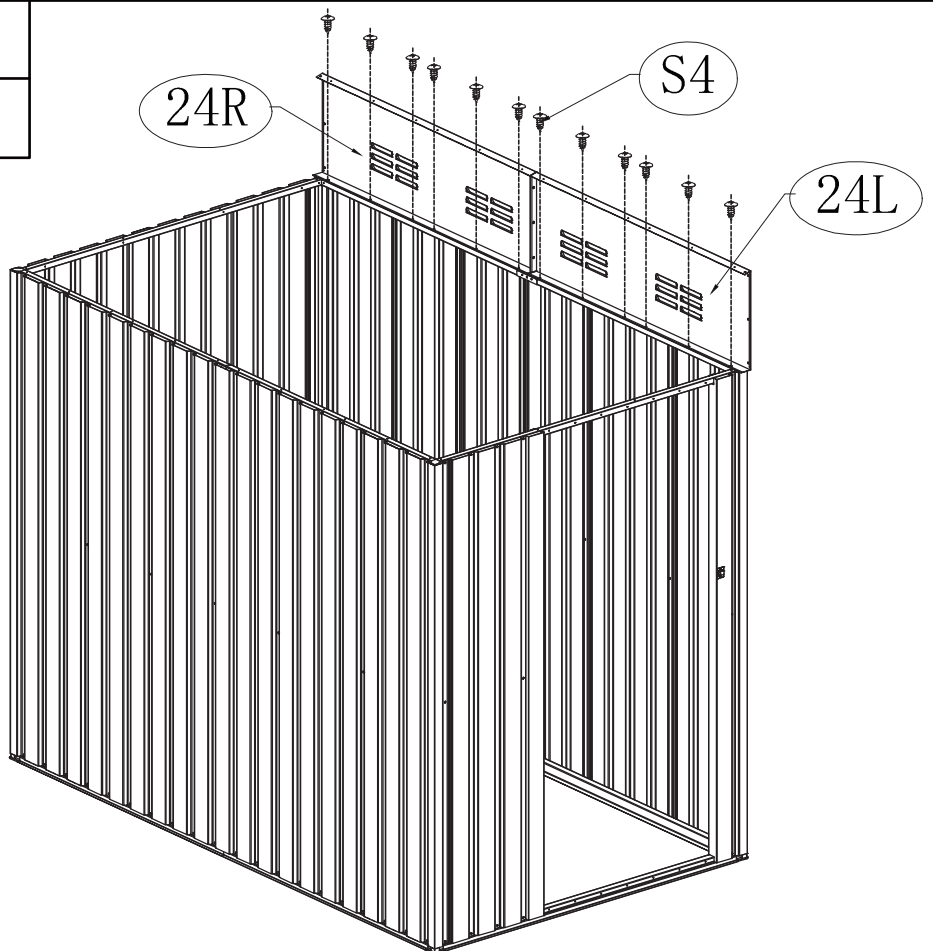

7' x 4' Metal Storage Shed Owner Manual & Assemble Guide

Customer Service:

If you have any problem, please contact us through the online platform.

Base size

Shed Overall Base Size:50.6"(L) x 84.2"(W)

Shed Inside Base Size:48.8"(L) x 84.0"(W)

PART	NO.	QTY.
 1032.3mm	7F	2
 1032.3mm	7B	2
 100mm	10	2
	S4	8

X2

PART	NO.	QTY.
 1610mm	5	4

X4

PART	NO.	QTY.
	F	4
	S4	8
 1215.6mm	6	2

Shed Side Panels Assemble

PART	NO.	QTY.
 1660mm	W7	4
	S4	24
	F7	24

NOTE: Please team work, need more than two people together to install.

PART	NO.	QTY.
 1660mm	17L	1
 1660mm	17R	1
 1660mm	W3	1

PART	NO.	QTY.
	S4	14
	F7	13
	S6	5
	S7	5
	S1	1

Shed Top Frame Assemble

PART	NO.	QTY.	PART	NO.	QTY.
	24L	1		S6	3
	24R	1		S7	3

PART	NO.	QTY.
	S4	12

PART	NO.	QTY.
	21R	1
	21L	1
	S6	6
	S7	6
	S4	10
	F7	6

PART	NO.	QTY.
	S6	8
	S7	8
	S4	2

PART	NO.	QTY.
 1130mm	25	1
 1130mm	26	1
 164mm	27	2

PART	NO.	QTY.
	S6	6
	S7	6
	F7	6

PART	NO.	QTY.
	S4	30
	F8	15
	F7	30
 1350mm	W15	4

PART	NO.	QTY.
 1072mm	19L	2
 1072mm	19R	2
 1358mm	20	2
	F10	2
	S4	8