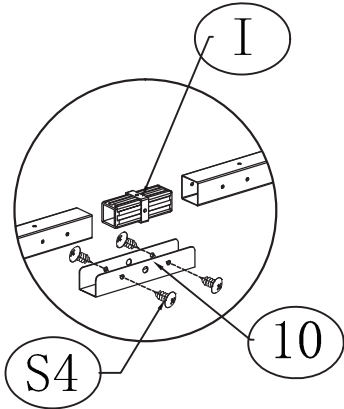

NO.	25	26	27	21L	21R	24L	24R
QTY.	1	1	2	1	1	1	1

Part List

Shed side panels

NO.	5	F	7F	I	7B	6	W5	2L	2R	W7	4B	1	10	W3	C
QTY.	4	4	2	2	2	2	4	2	2	4	2	2	2	8	4

Door

NO.	16	21	22	15	S2	S3	M1	17L	17R	S1
QTY.	1	2	1	2	1	1	1	1	1	1

Shed Base Frame Assemble

The frame is sharp, must pay attention to the installation of gloves, to avoid scratches

PART	NO.	QTY.
 1029.1mm	2L	2
 1029.1mm	2R	2
 200mm	4B	2
	S4	8

PART	NO.	QTY.
 1202.2mm	1	2
	C	4
	S4	16

PART	NO.	QTY.
 1032.3mm	7F	2
 1032.3mm	7B	2
 100mm	10	2
	S4	8

X2

PART	NO.	QTY.
 1610mm	5	4

X4

PART	NO.	QTY.
	F	4
	S4	8
 1215.6mm	6	2

Shed Side Panels Assemble

PART	NO.	QTY.
 1660mm	W7	4
	S4	24
	F7	24

NOTE: Please team work, need more than two people together to install.