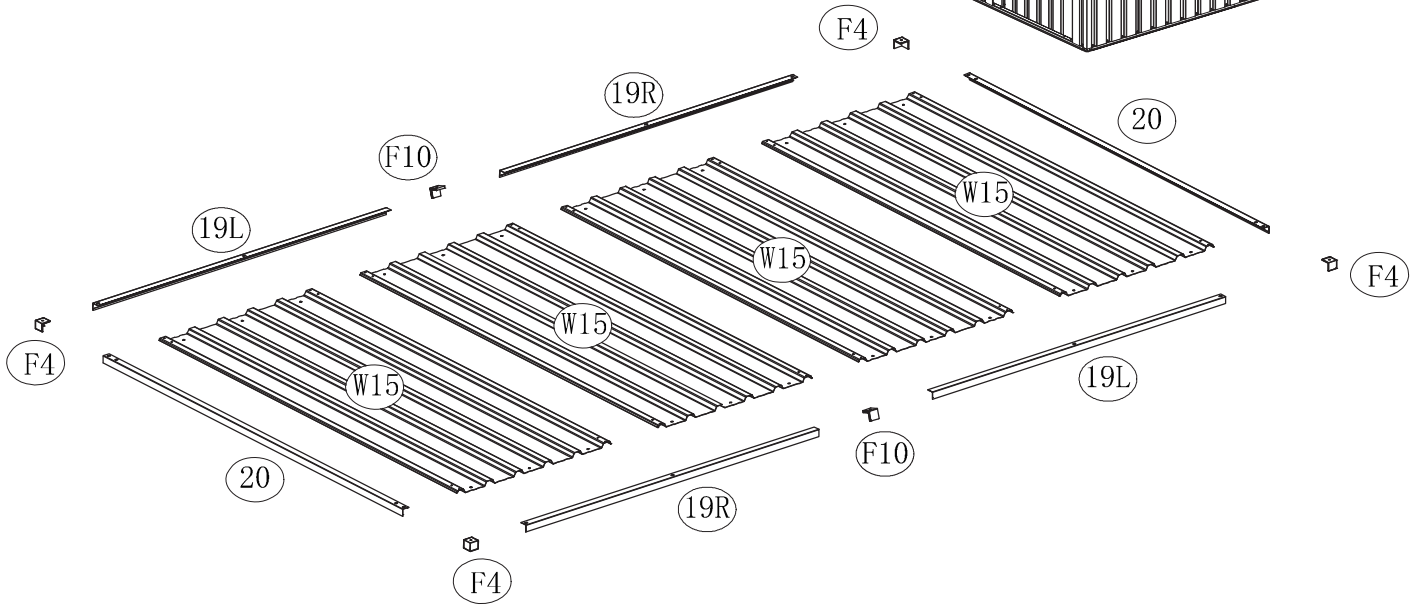

Hardware Views by Key No.

1		2		3		4	
F7		F8		S4		S6	
5		6		7			
S7		S8		S9			

Box_A

PART	NO.	QTY.	PART	NO.	QTY.
 387.1mm	1	2	 1660mm	W5	4
 1029.1mm	2L	2	 1350mm	W15	4
 1029.1mm	2R	2	 1653mm	M1	1
 1610mm	5	4	 1660mm	W3	8
 1215.6mm	6	2			
 1032.3mm	7F	2			
 1611.3mm	7B	2			
 1130mm	25	1			
 1130mm	26	1			

Box_B

PART	NO.	QTY.
 200mm	4B	2
 100mm	10	2
 982mm	15	2
 1655mm	16	1
 1660mm	17L	1
 1660mm	17R	1
 1072mm	19L	2
 1072mm	19R	2
 1660mm	W7	4
 1358mm	20	2
 705mm	21	2
 21L	21L	1
 21R	21R	1
 1655mm	22	1
 24L	24L	1
 24R	24R	1
 164mm	27	2

PART	NO.	QTY.
	C	4
	F	4
	I	2
	F4	4
	F7	207
	F8	28
	F10	2
	S1	1
	S2	1
	S3	1
	S4	232
	S6	62
	S7	56
	S8	6
	S9	4
	S12	1
	S15	1

Part List

Shed top panels

NO.	F4	F10	20	19L	19R	W15
QTY.	4	2	2	2	2	4

Shed top frame