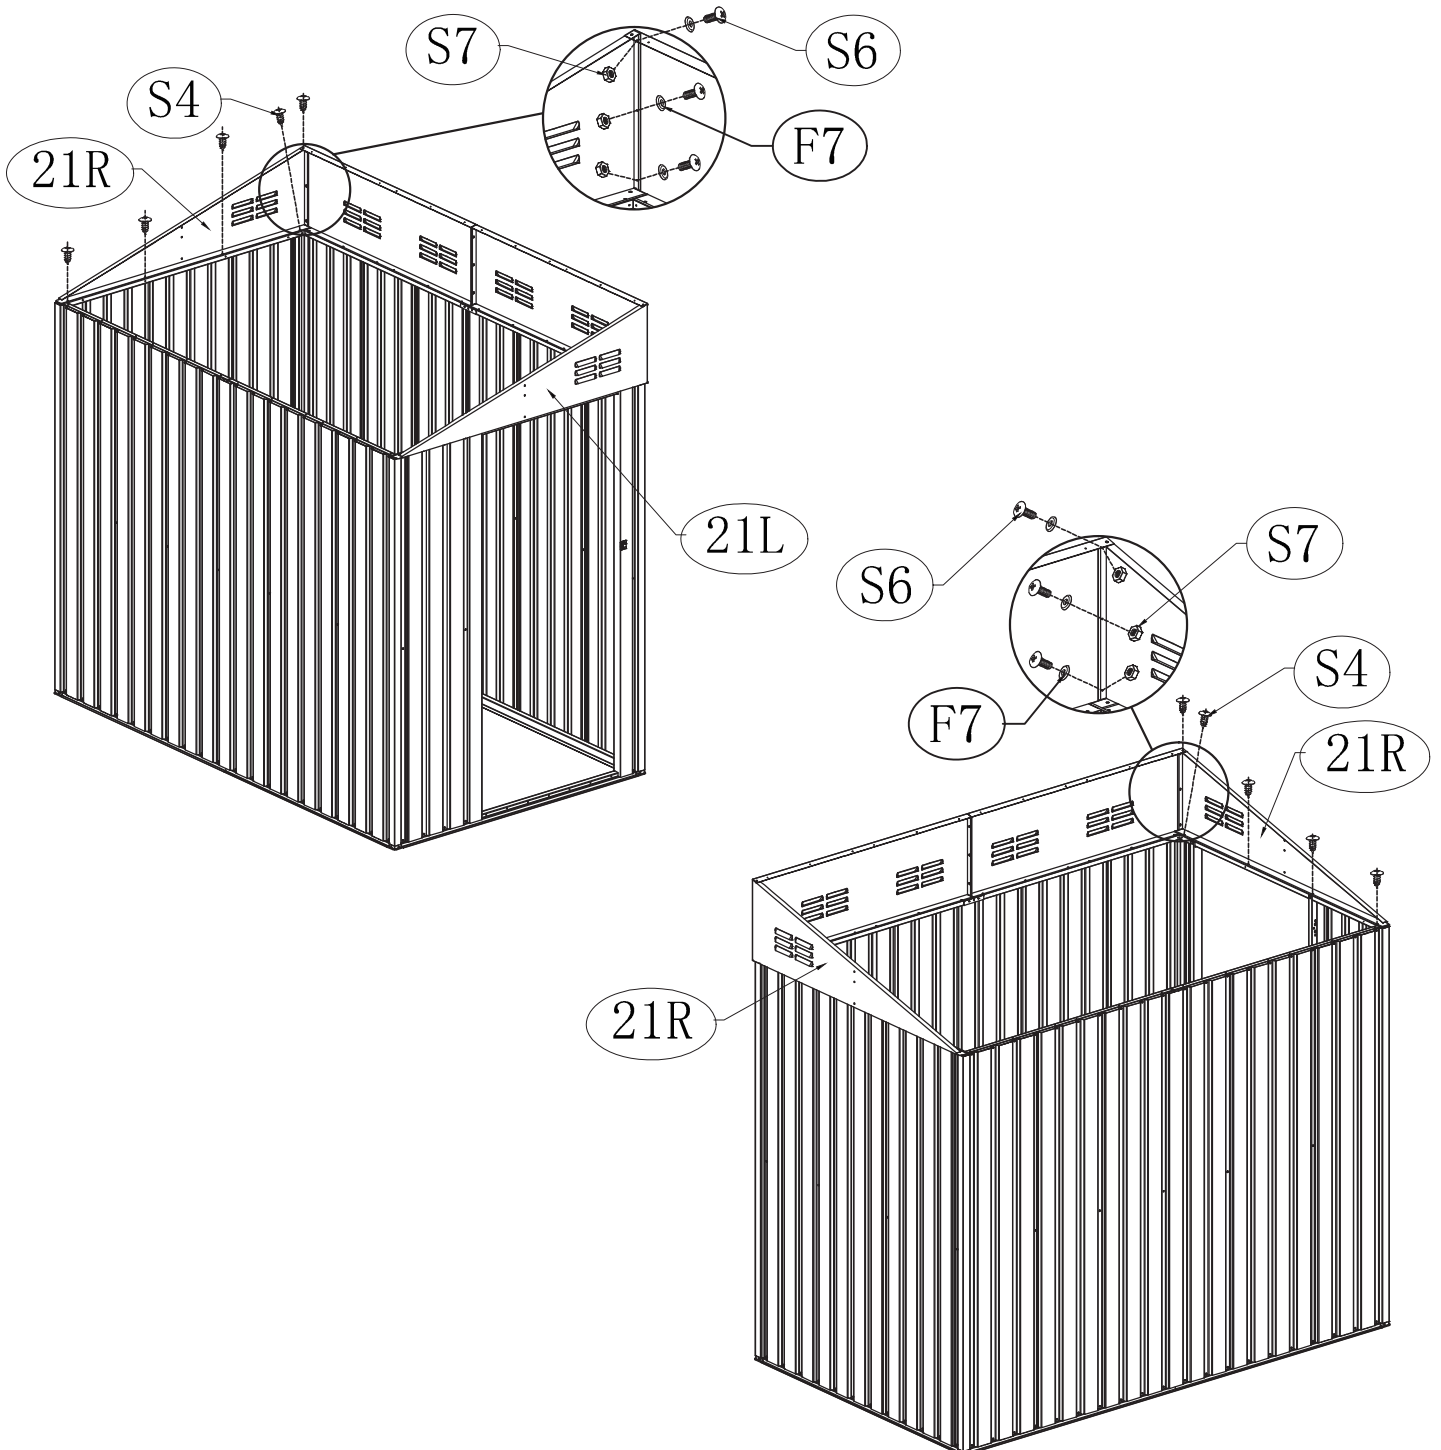

7' x 4' Metal Storage Shed Owner Manual & Assemble Guide

Customer Service:

If you have any problem, please contact us through the online platform.

Base size

Shed Overall Base Size:50.6"(L) x 84.2"(W)

Shed Inside Base Size:48.8"(L) x 84.0"(W)

PART	NO.	QTY.
	S6	8
	S7	8
	S4	2

PART	NO.	QTY.
 1130mm	25	1
 1130mm	26	1
 164mm	27	2

PART	NO.	QTY.
	S6	6
	S7	6
	F7	6

PART	NO.	QTY.
	S4	30
	F8	15
	F7	30
 1350mm	W15	4

PART	NO.	QTY.
 1072mm	19L	2
 1072mm	19R	2
 1358mm	20	2
	F10	2
	S4	8