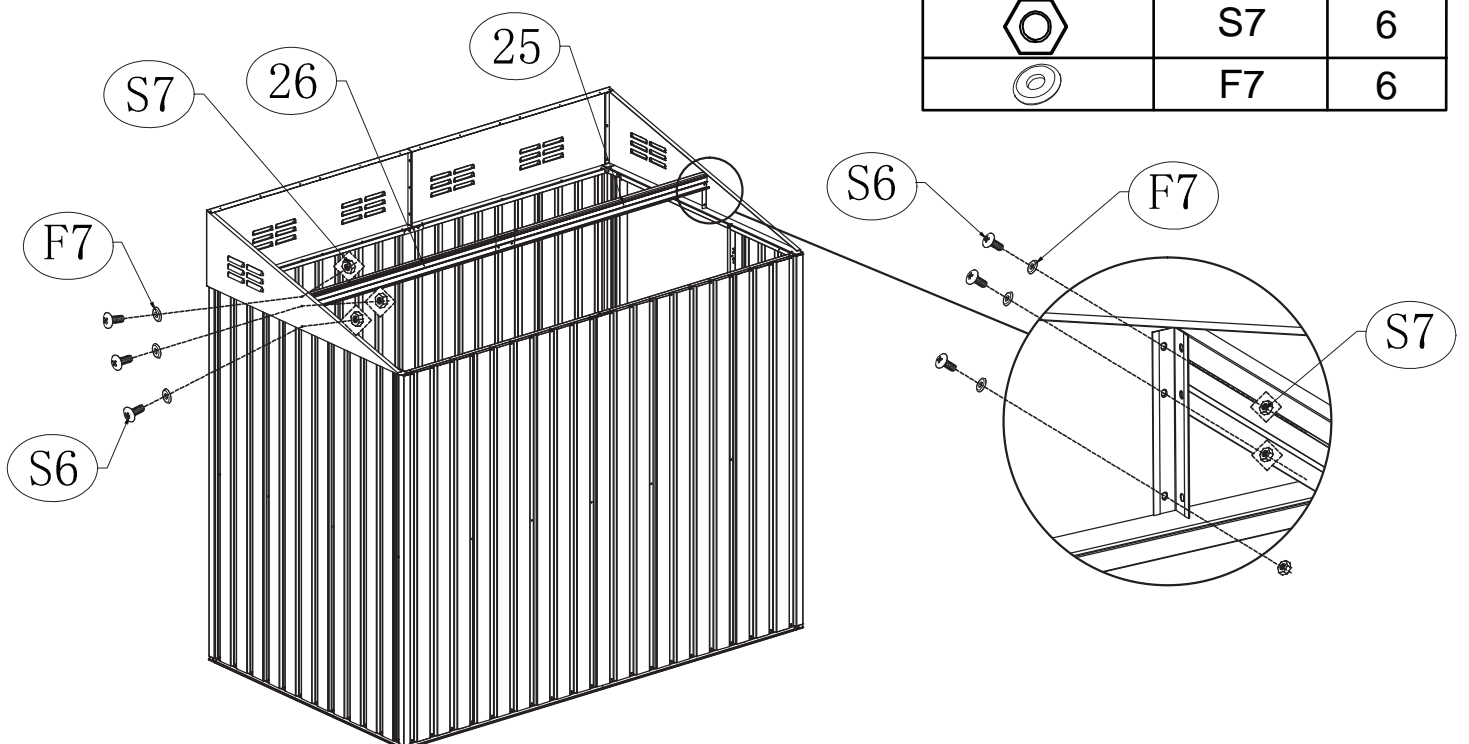

PART	NO.	QTY.
	S6	6
	S7	6
	F7	6