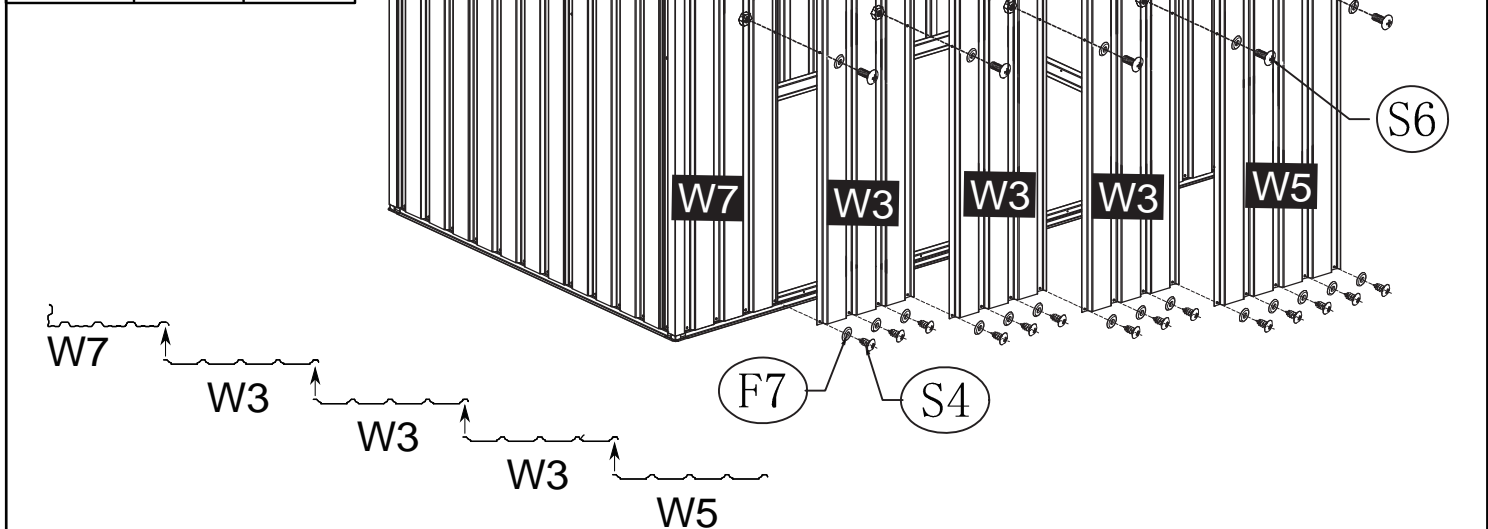

PART	NO.	QTY.
1660mm	W5	1
1660mm	W3	3

PART	NO.	QTY.
	S4	28
	F7	33
	S6	5
	S7	5