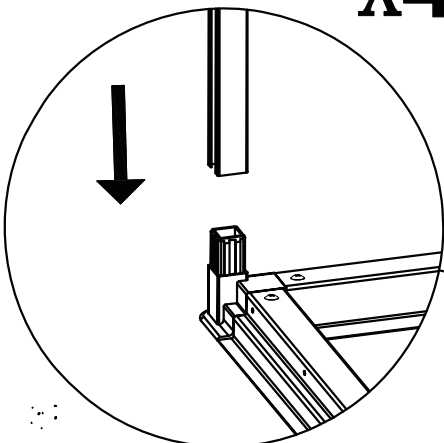

PART	NO.	QTY.
 1032.3mm	7F	2
 1032.3mm	7B	2
 100mm	10	2
	S4	8

X2

PART	NO.	QTY.
 1610mm	5	4

X4

PART	NO.	QTY.
	F	4
	S4	8
 1215.6mm	6	2

Shed Side Panels Assemble

PART	NO.	QTY.
 1660mm	W7	4
	S4	24
	F7	24

NOTE: Please team work, need more than two people together to install.