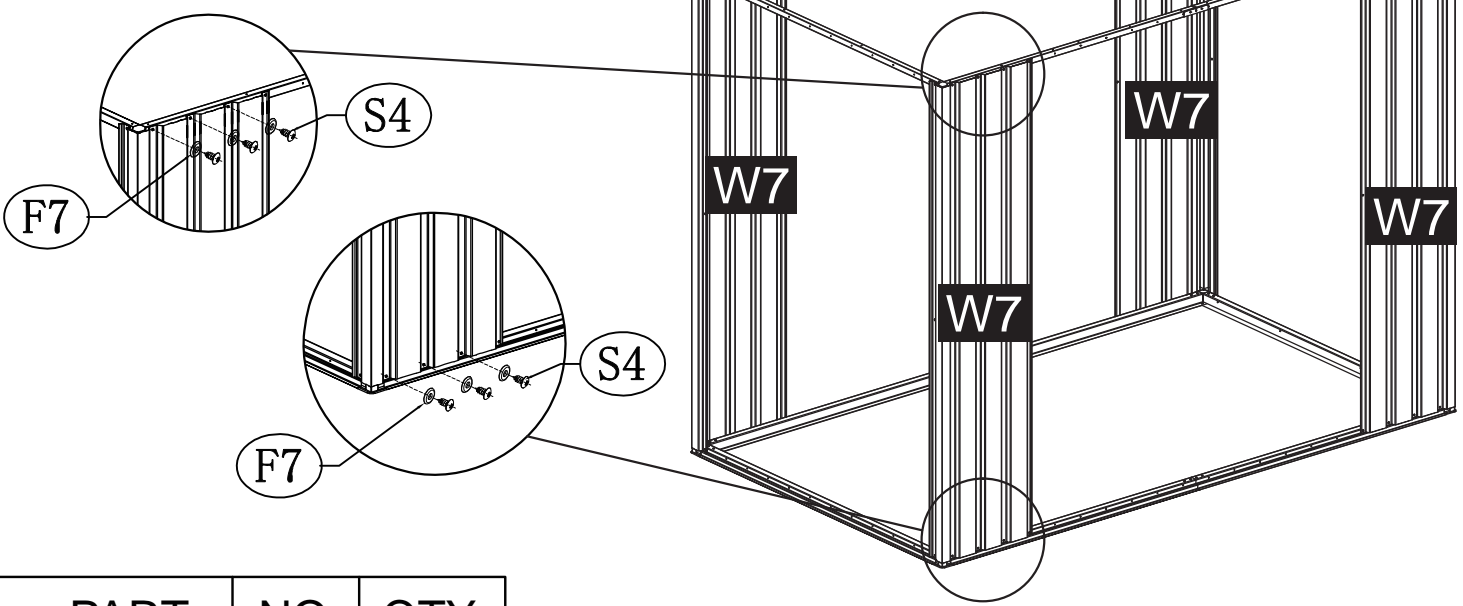

7' x 4' Metal Storage Shed Owner Manual & Assemble Guide

Customer Service:

If you have any problem, please contact us through the online platform.

Base size

Shed Overall Base Size:50.6"(L) x 84.2"(W)

Shed Inside Base Size:48.8"(L) x 84.0"(W)

PART	NO.	QTY.
 1032.3mm	7F	2
 1032.3mm	7B	2
 100mm	10	2
	S4	8

X2

PART	NO.	QTY.
 1610mm	5	4

X4

PART	NO.	QTY.
	F	4
	S4	8
 1215.6mm	6	2

Shed Side Panels Assemble

PART	NO.	QTY.
 1660mm	W7	4
	S4	24
	F7	24

NOTE: Please team work, need more than two people together to install.