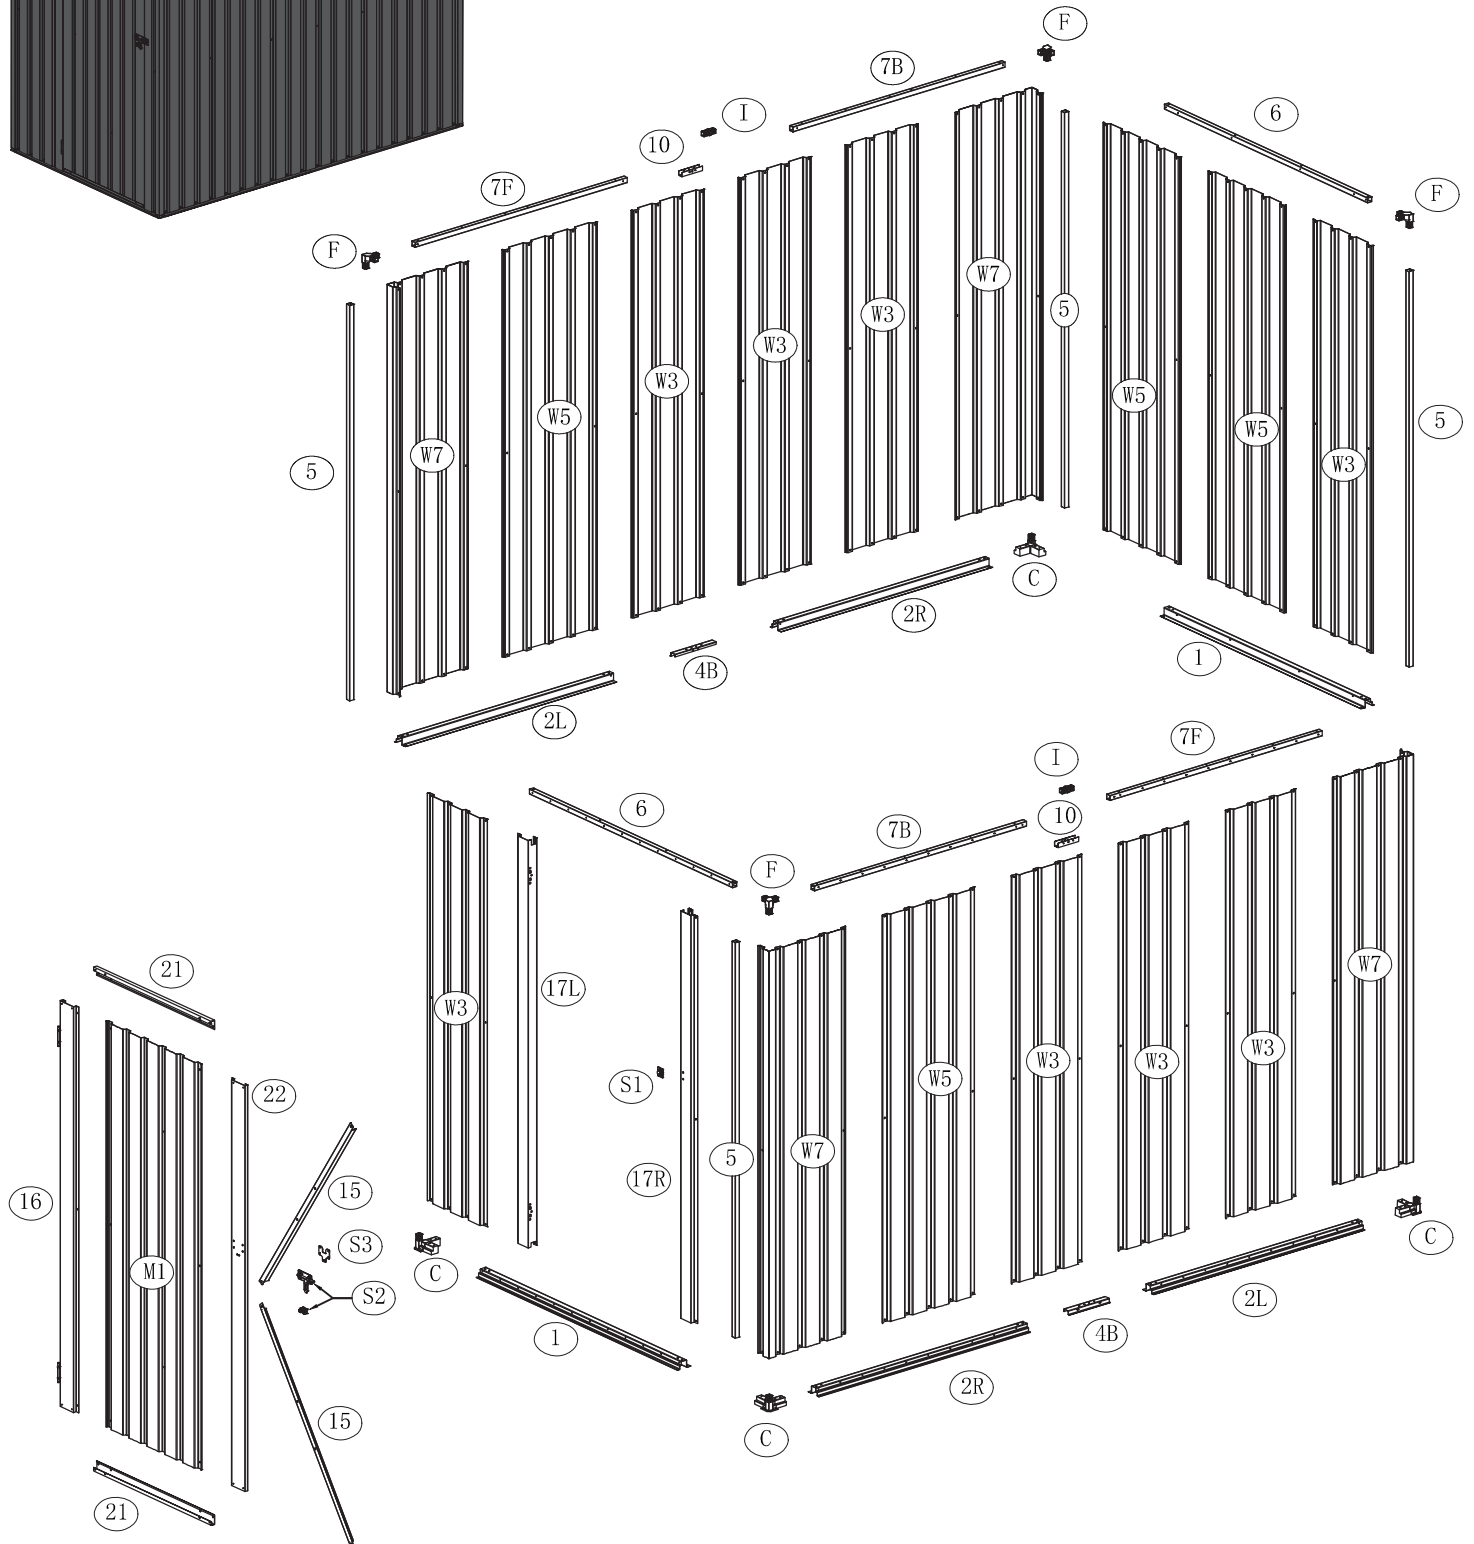

7' x 4' Metal Storage Shed Owner Manual & Assemble Guide

Customer Service:

If you have any problem, please contact us through the online platform.

Base size

Shed Overall Base Size:50.6"(L) x 84.2"(W)

Shed Inside Base Size:48.8"(L) x 84.0"(W)

PART	NO.	QTY.
	C	4
	F	4
	I	2
	F4	4
	F7	207
	F8	28
	F10	2
	S1	1
	S2	1
	S3	1
	S4	232
	S6	62
	S7	56
	S8	6
	S9	4
	S12	1
	S15	1

Part List

Shed top panels

NO.	F4	F10	20	19L	19R	W15
QTY.	4	2	2	2	2	4

Shed top frame

NO.	25	26	27	21L	21R	24L	24R
QTY.	1	1	2	1	1	1	1

Part List

Shed side panels

NO.	5	F	7F	I	7B	6	W5	2L	2R	W7	4B	1	10	W3	C
QTY.	4	4	2	2	2	2	4	2	2	4	2	2	2	8	4

Door

NO.	16	21	22	15	S2	S3	M1	17L	17R	S1
QTY.	1	2	1	2	1	1	1	1	1	1