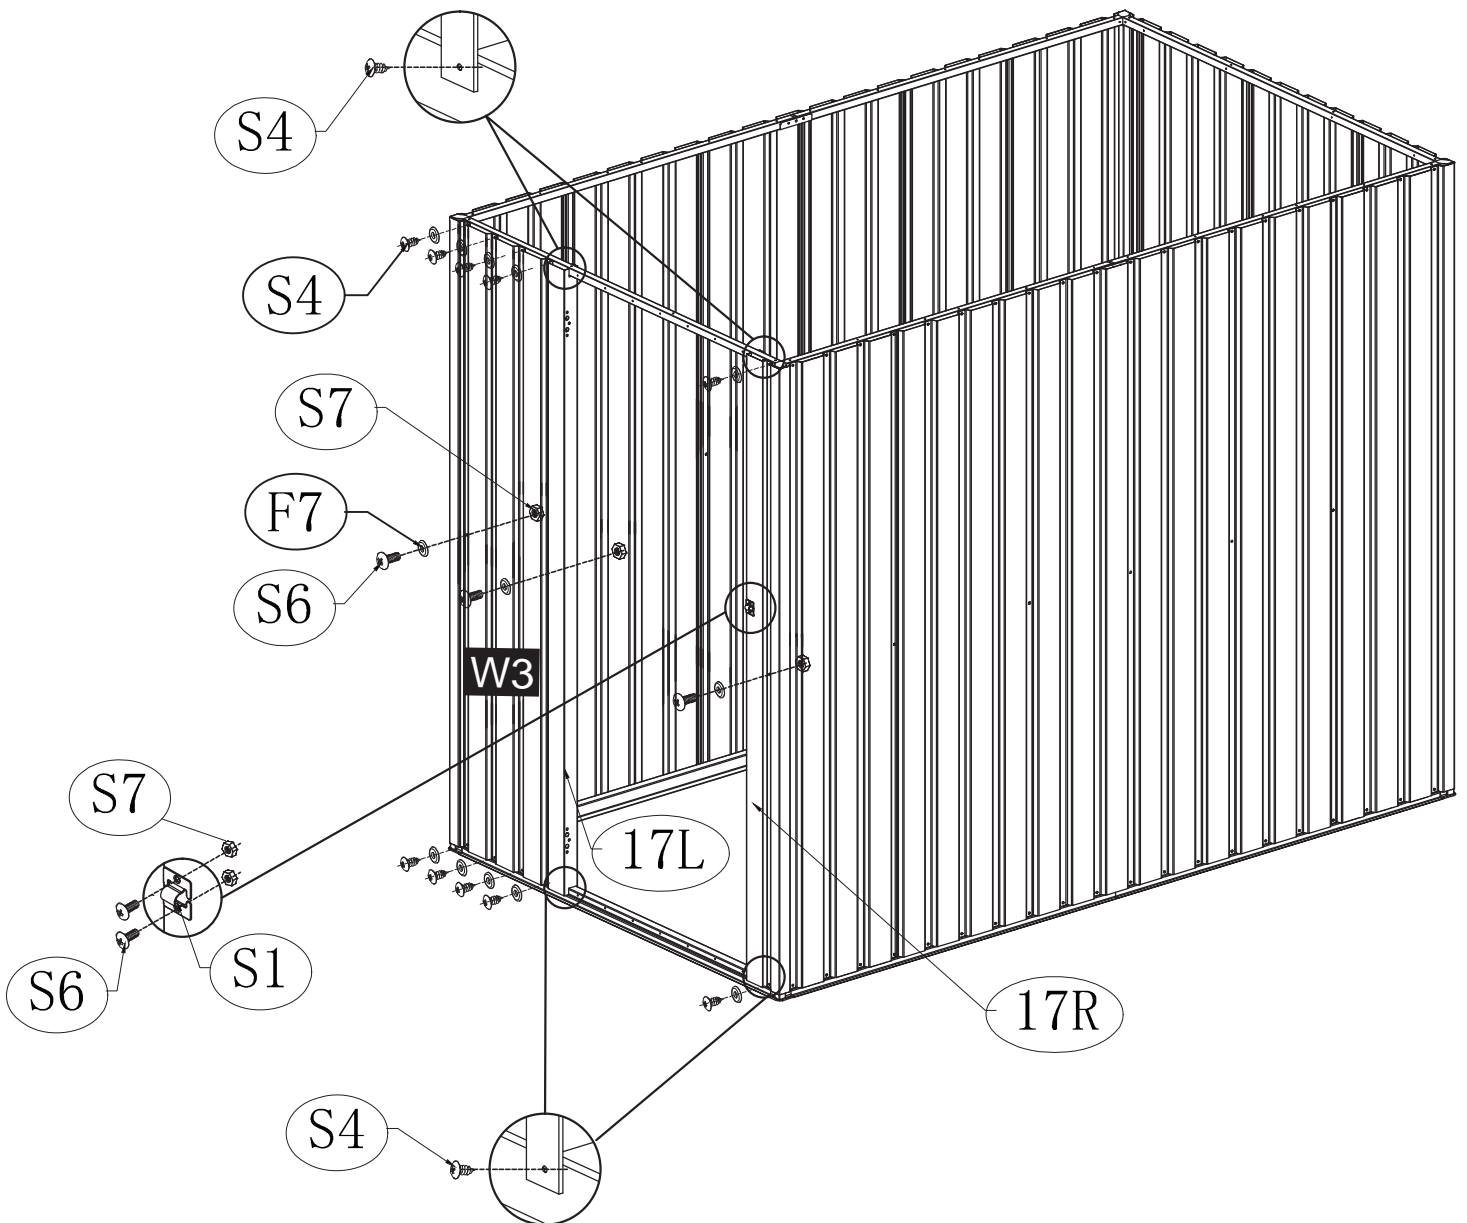

PART	NO.	QTY.
1660mm	17L	1
1660mm	17R	1
1660mm	W3	1

PART	NO.	QTY.
	S4	14
	F7	13
	S6	5
	S7	5
	S1	1