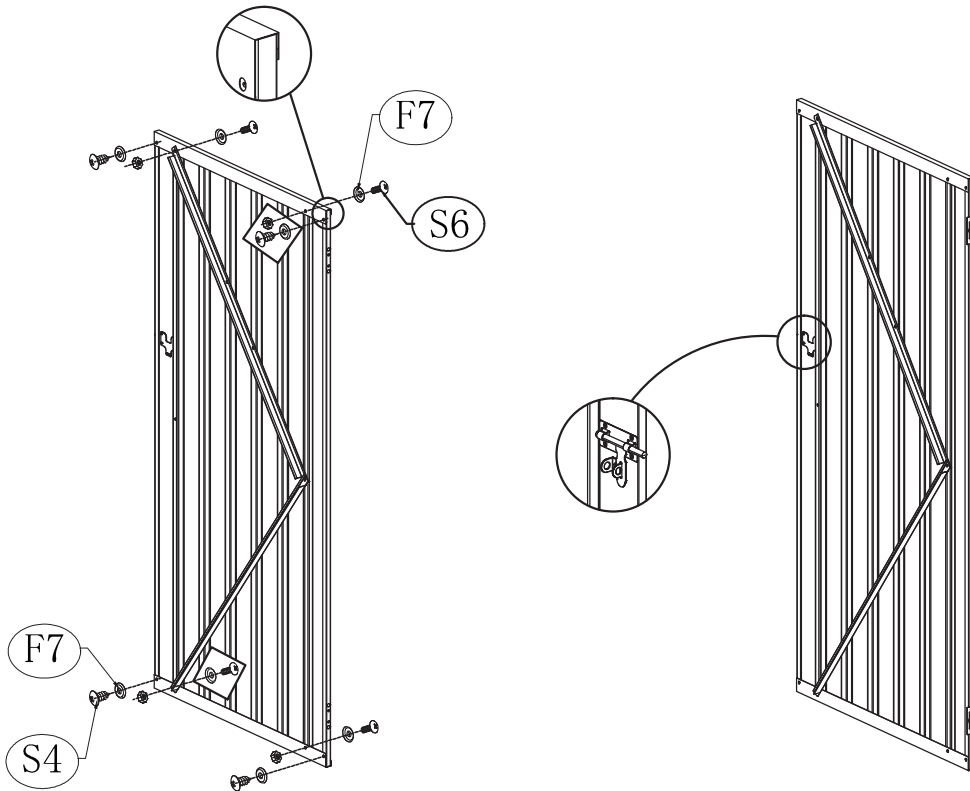

Door Assemble

PART	NO.	QTY.
982mm	15	2
1655mm	16	1
705mm	21	2
1655mm	22	1

PART	NO.	QTY.
	S4	12
	S6	14
	S7	8
	F7	20

PART	NO.	QTY.
1653mm	M1	1
	S2	1
	S3	1