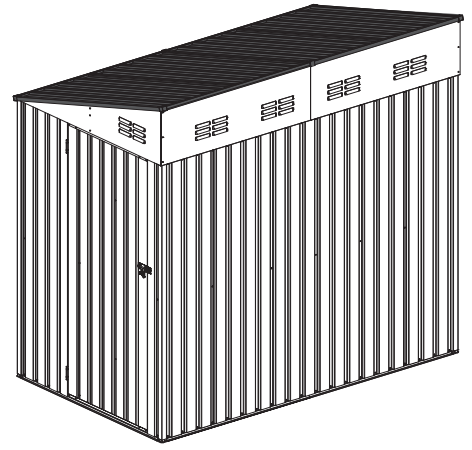

Box_B

PART	NO.	QTY.
 200mm	4B	2
 100mm	10	2
 982mm	15	2
 1655mm	16	1
 1660mm	17L	1
 1660mm	17R	1
 1072mm	19L	2
 1072mm	19R	2
 1660mm	W7	4
 1358mm	20	2
 705mm	21	2
 21L	21L	1
 21R	21R	1
 1655mm	22	1
 24L	24L	1
 24R	24R	1
 164mm	27	2

PART	NO.	QTY.
	C	4
	F	4
	I	2
	F4	4
	F7	207
	F8	28
	F10	2
	S1	1
	S2	1
	S3	1
	S4	232
	S6	62
	S7	56
	S8	6
	S9	4
	S12	1
	S15	1

Part List

Shed top panels

NO.	F4	F10	20	19L	19R	W15
QTY.	4	2	2	2	2	4

Shed top frame