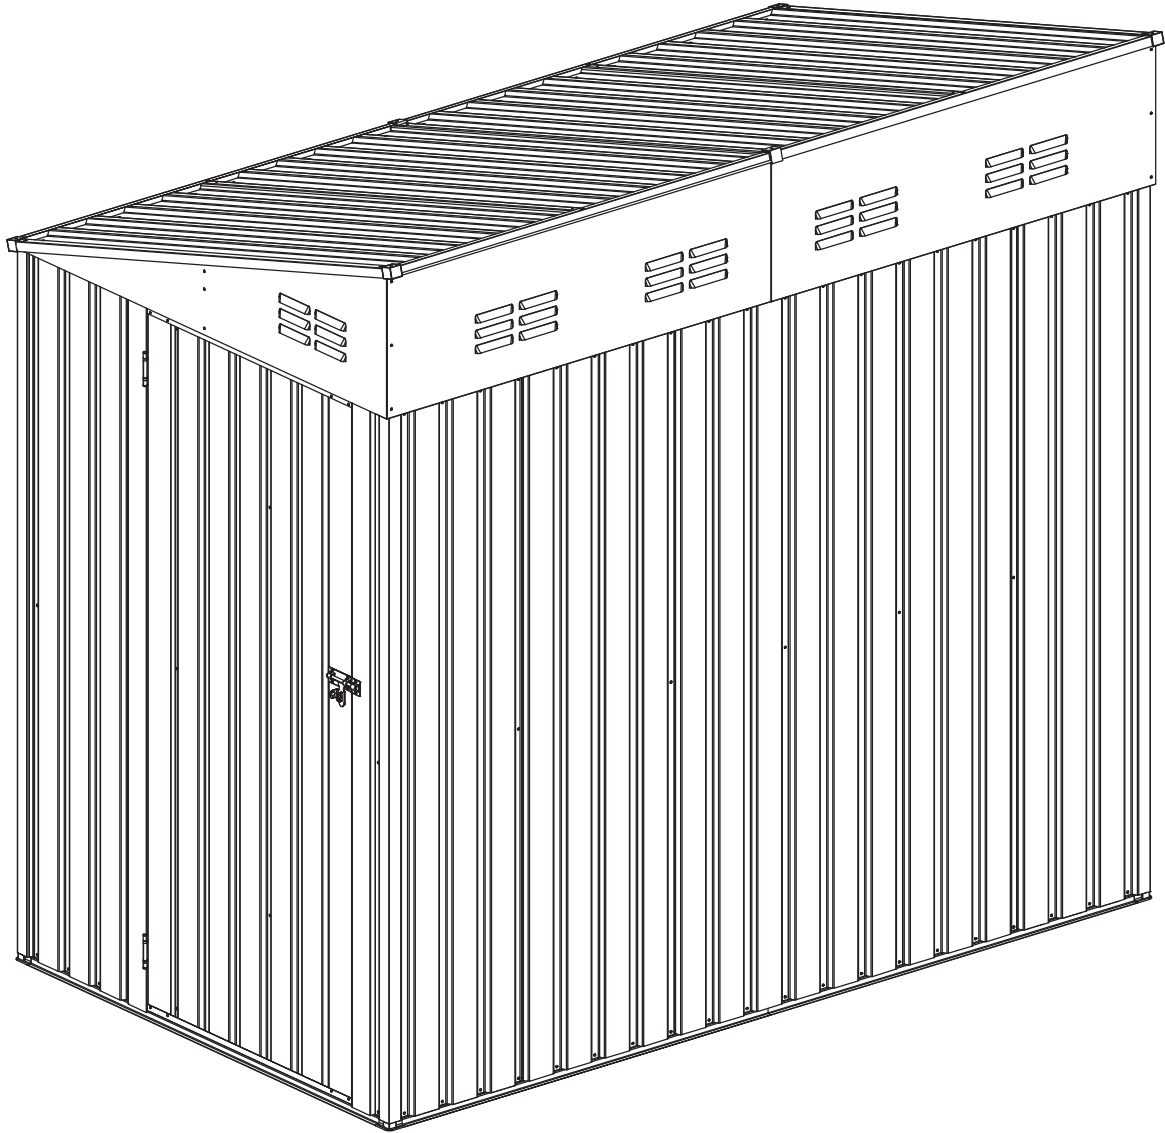

7' x 4' Metal Storage Shed Owner Manual & Assemble Guide

Customer Service:

If you have any problem, please contact us through the online platform.

Base size

Shed Overall Base Size:50.6"(L) x 84.2"(W)

Shed Inside Base Size:48.8"(L) x 84.0"(W)