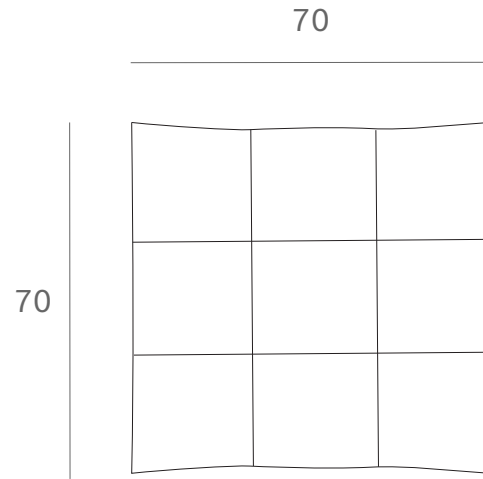

*Ethnicraft*

20228 - N701 sofa - footstool - Dimensions (cm)

*Ethnicraft*

20228 - N701 sofa - footstool - Dimensions (inches)