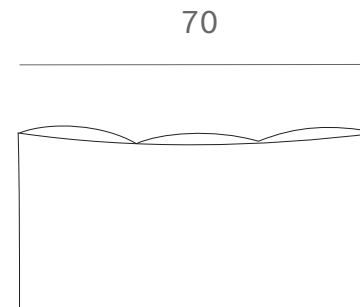

*Ethnicraft*

20228 - N701 sofa - footstool - Dimensions (cm)

*Ethnicraft*

20228 - N701 sofa - footstool - Dimensions (inches)