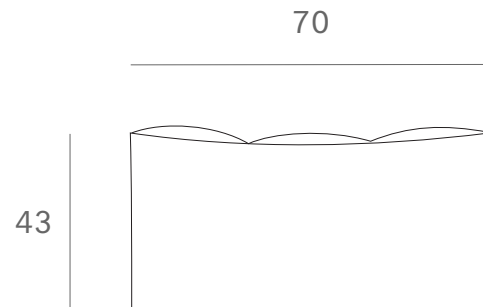

*Ethnicraft*

20228 - N701 sofa - footstool - Dimensions (cm)

*Ethnicraft*

20228 - N701 sofa - footstool - Dimensions (inches)