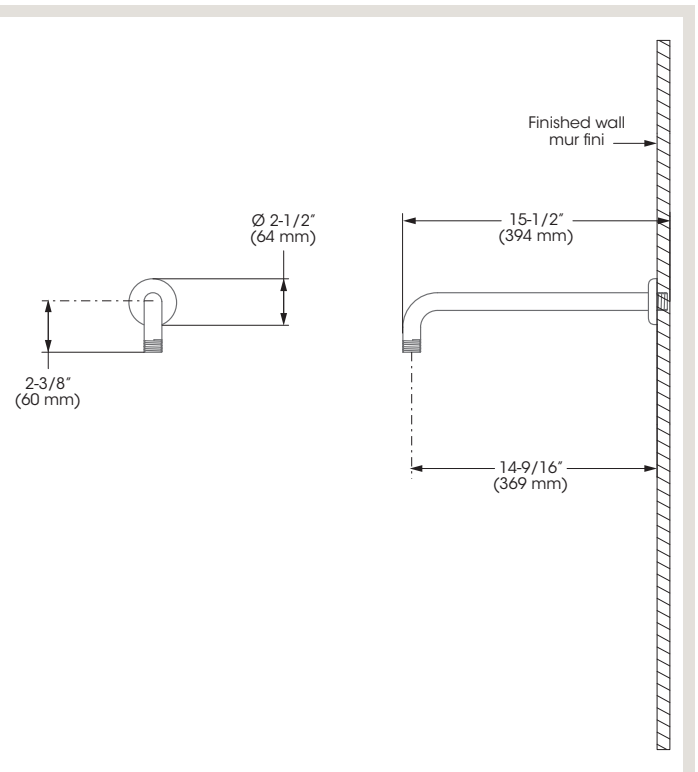

FINISH	Polished chrome
INSTALLATION	Wall-mount installation
SHOWER ARM DIMENSIONS	15-1/2"
FLANGE DIMENSIONS	2-1/2" (diameter)
COMPOSITION	Brass
CONNECTIONS	1/2" NPT

Bras de douche à 90°

FINI	Chrome poli
INSTALLATION	Installation murale
DIMENSIONS BRAS DE DOUCHE	15-1/2 po
DIMENSIONS BRIDE	2-1/2 po (diamètre)
COMPOSITION	Laiton
CONNEXIONS	1/2 po NPT