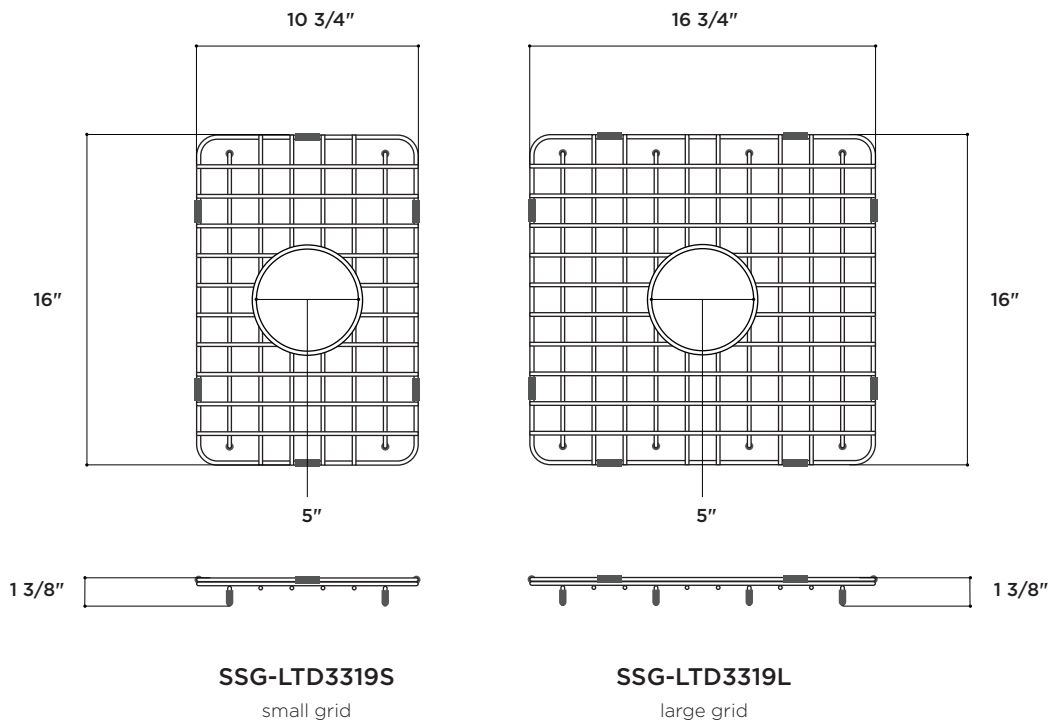

Stainless Steel Sink Grids SSG-LTD3319S and SSG-LTD3319L

compatible with Latoscana LTD3319 33" Double Bowl Fireclay Sink

FEATURES

- stainless steel
- 5" drain openings

DIMENSIONS

size	width	length	height
SSG-LTD3319S	10 3/4"	16"	1 3/8"
SSG-LTD3319L	16 3/4"	16"	1 3/8"

LIST PRICE

SSG-LTD3319S: \$95.00 | SSG-LTD3319L: \$115.00