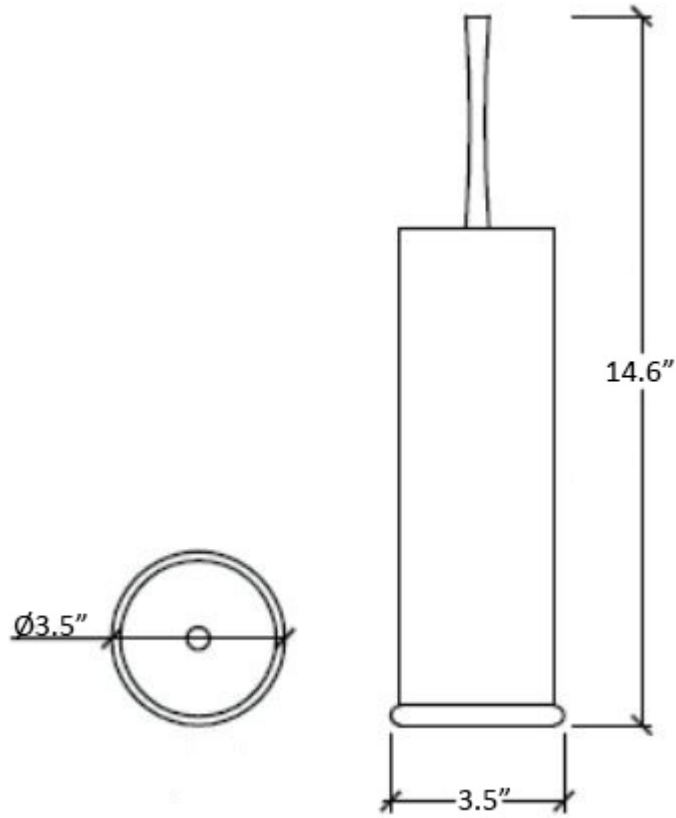

Product Specs Sheets

Collection
Koko

Model |
Koko 5050

Dimensions Metric

1 inch = 2.54 cm
1 inch = 25.4 mm

WS[®]
BATH
COLLECTIONS

1051 Lea Drive - Collegeville, PA 19426
Tel. 215 513 9400 - Fax 610 831 0215