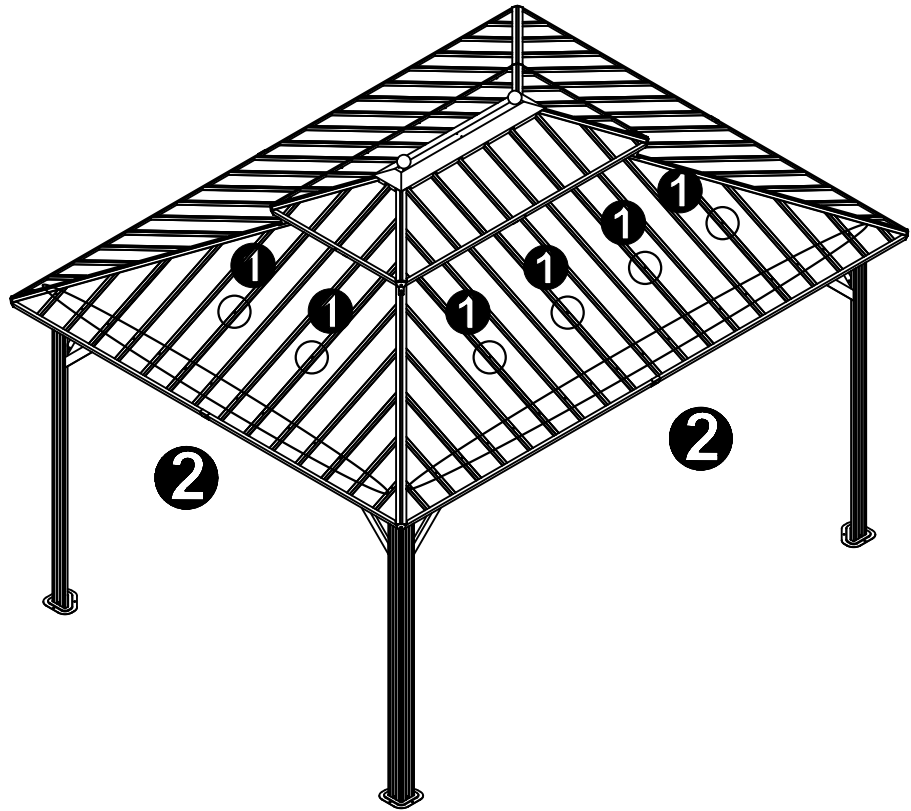

<18>

<19>

Y 76x

M6x23

2 64x

M6x45

7 12x

Note: When installing the roof top plates, if the roof plates are slightly uneven, pls press the screws from the top of the plates until the bottom screw thread is exposed by 3 to 4mm, and then screw on the nut.