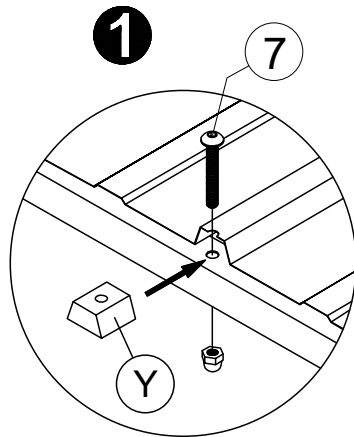

<18>

<19>

Y 76x

M6x23

2 64x

M6x45

7 12x

Note: When installing the roof top plates, if the roof plates are slightly uneven, pls press the screws from the top of the plates until the bottom screw thread is exposed by 3 to 4mm, and then screw on the nut.