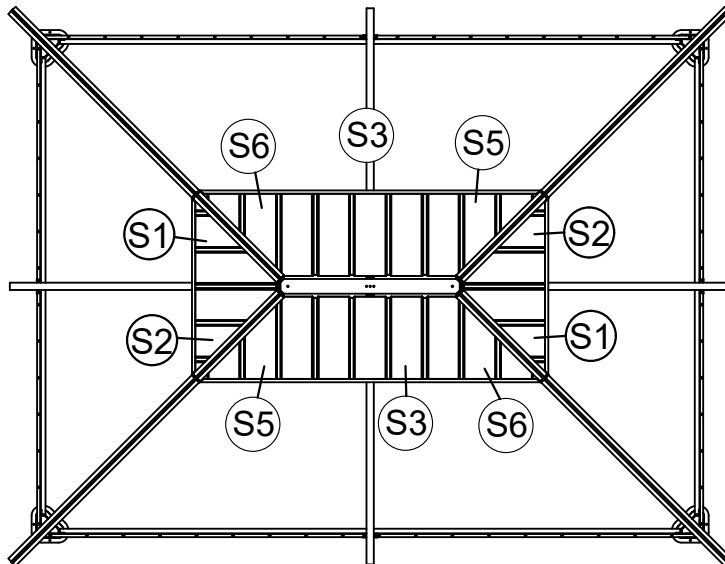

(1) 16x

M8x50

(10) 12x

<4>

Tips: Please measure to make sure the length of d1 is equal to d2 before moving to next step to ensure a square frame and best results. Keep the beam at right angles to the post, the post at right angles to the ground, and keep the beam horizontal.

(Z) or (Z1) or (Z2)

-  **S5 2x S6 2x**
-  **S3 2x**
-  **O1 2x O12 2x**
-  **O3 2x O11 2x**
-  **O8 2x O9 2x**
-  **O10 2x**
-  **Z 28x**
-  **Z1 2x**
-  **Z2 2x**

<11>

<12>

When installing the Roof plates (S2) onto short side, pls detach the right end of Roof Rib(G1) first. And then install the right end of Roof Rib (G1) again after S2 is installed.