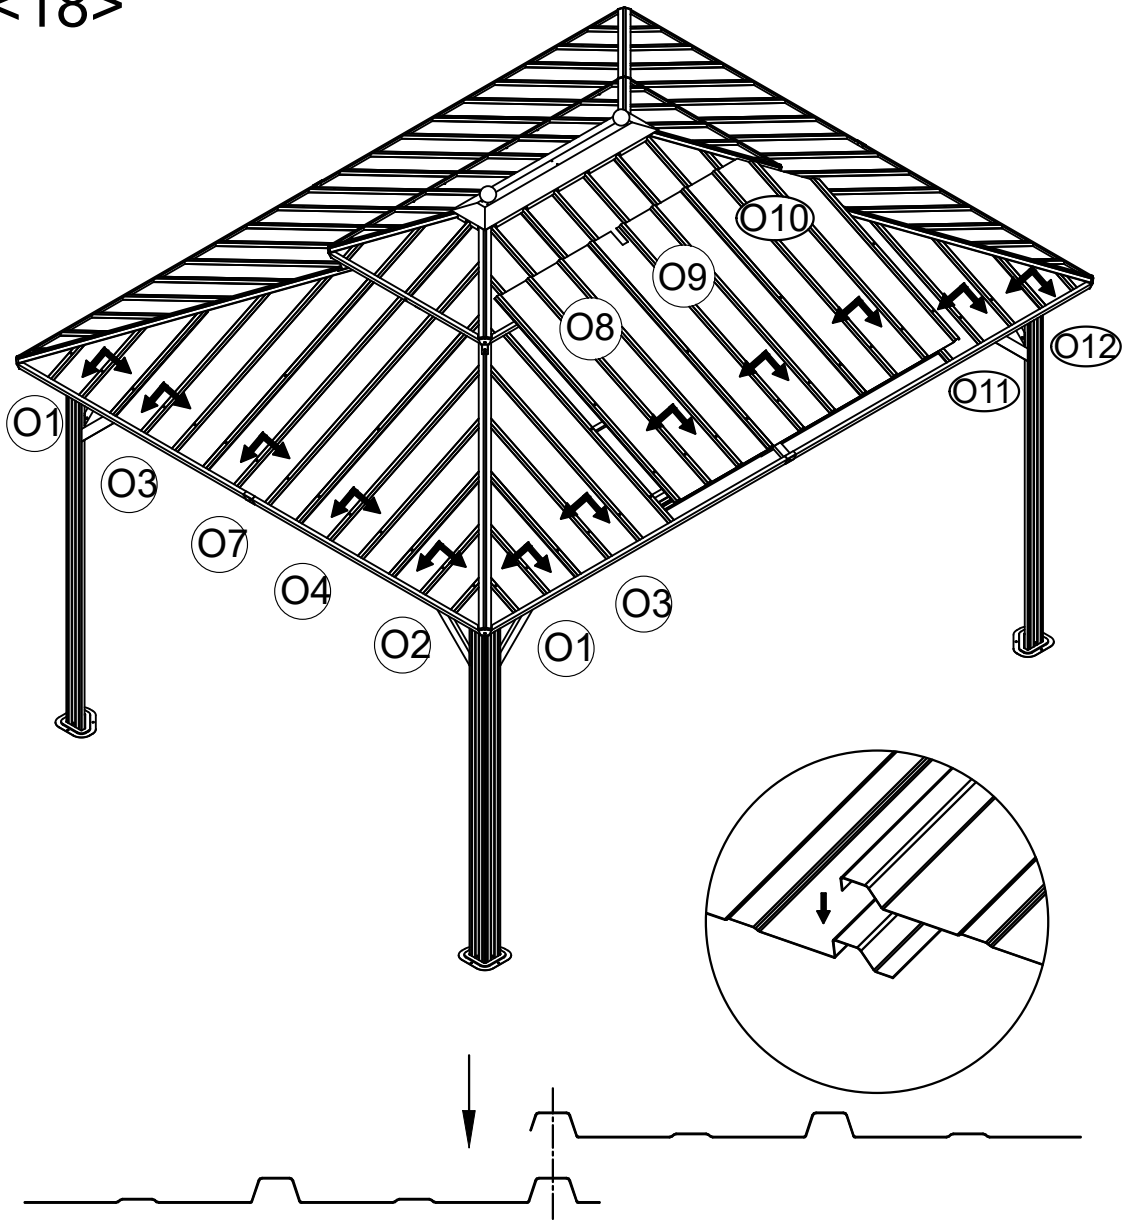

C15 2x

C16 2x

N 4x

N1 4x

1 8x M6x15

19

<16>

<17>

<18>

<19>

Y 76x

M6x23

2 64x

M6x45

7 12x

Note: When installing the roof top plates, if the roof plates are slightly uneven, pls press the screws from the top of the plates until the bottom screw thread is exposed by 3 to 4mm, and then screw on the nut.