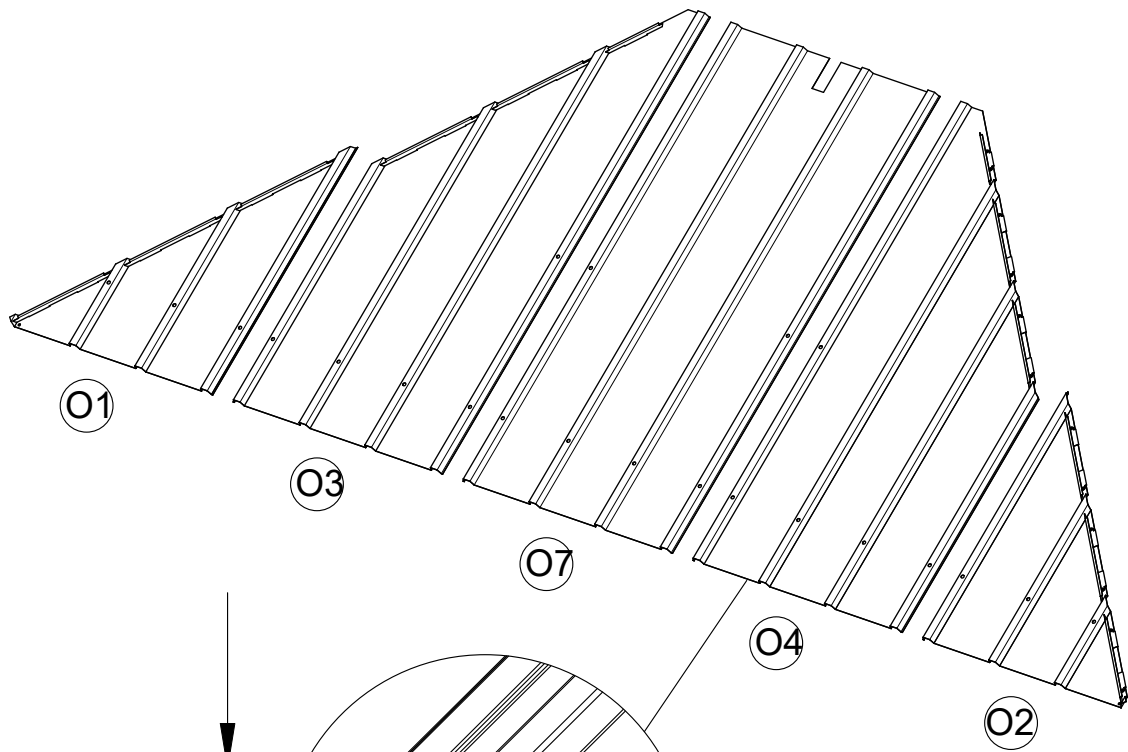

C15 2x

C16 2x

N 4x

N1 4x

1 8x M6x15

19

<16>

<17>

<18>

<19>

Y 76x

M6x23

2 64x

M6x45

7 12x

Note: When installing the roof top plates, if the roof plates are slightly uneven, pls press the screws from the top of the plates until the bottom screw thread is exposed by 3 to 4mm, and then screw on the nut.