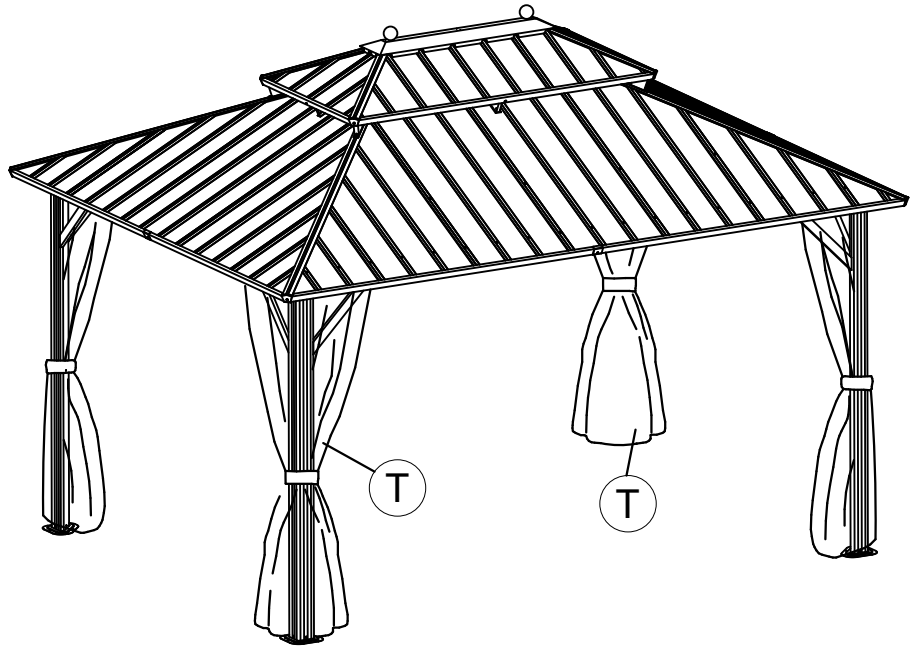

<21>

Ⓣ 4x