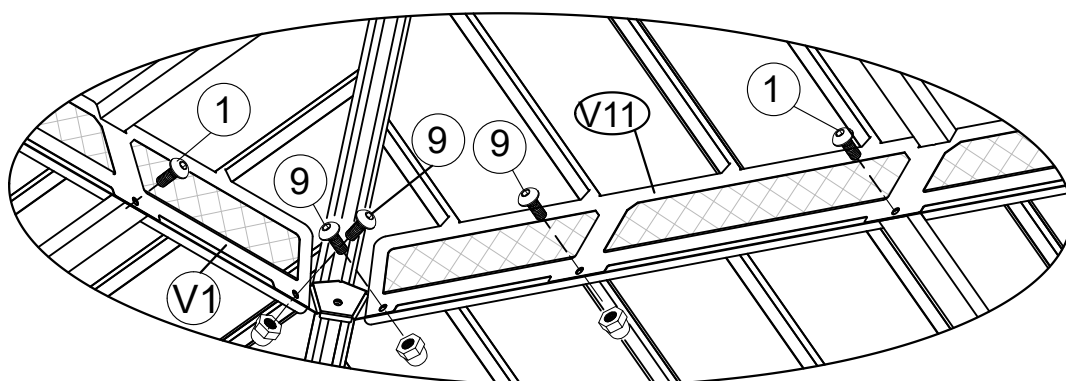

I1 2x

I17 2x

V1 2x

V11 2x

N 4x

M6x15

1 8x

M6x10

9 12x

24

<20>

1

2