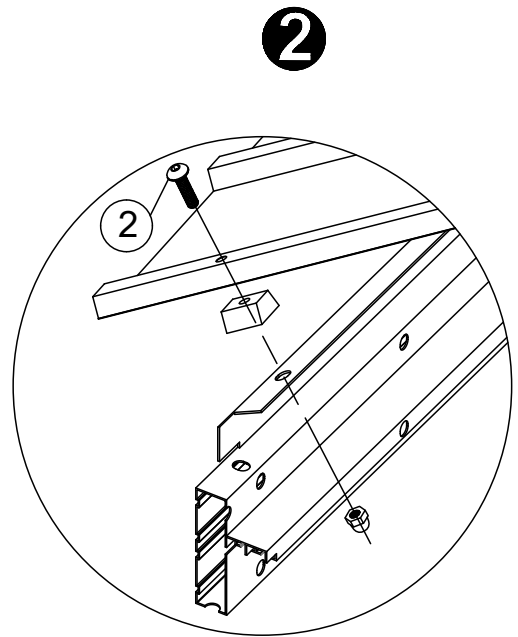

<18>

<19>

Y 76x

M6x23

2 64x

M6x45

7 12x

Note: When installing the roof top plates, if the roof plates are slightly uneven, pls press the screws from the top of the plates until the bottom screw thread is exposed by 3 to 4mm, and then screw on the nut.