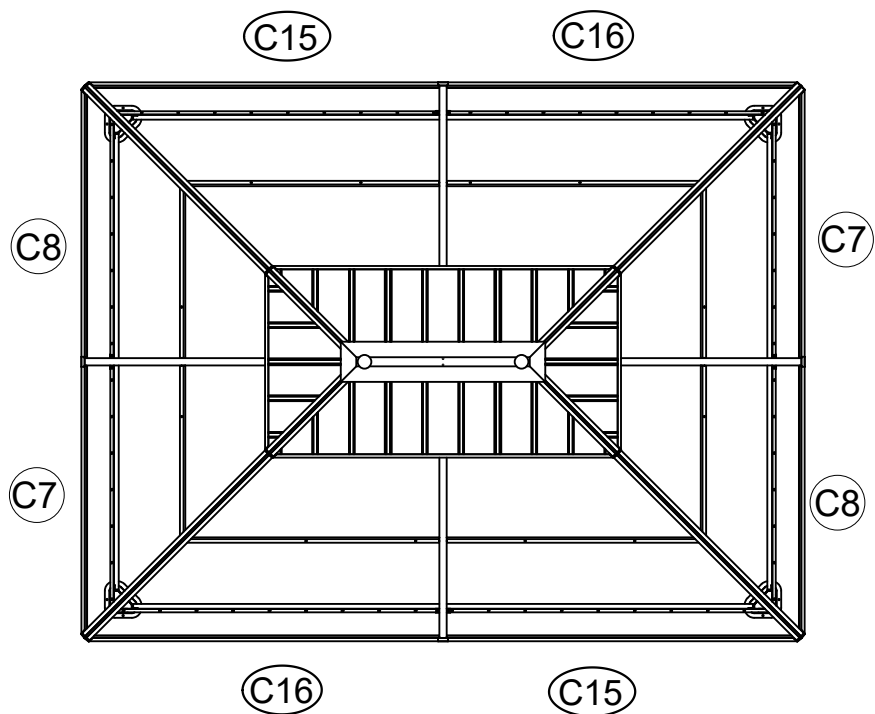

C15 2x

C16 2x

N 4x

N1 4x

1 8x M6x15

19

<16>

<17>

<18>

<19>

Y 76x

M6x23

2 64x

M6x45

7 12x

Note: When installing the roof top plates, if the roof plates are slightly uneven, pls press the screws from the top of the plates until the bottom screw thread is exposed by 3 to 4mm, and then screw on the nut.