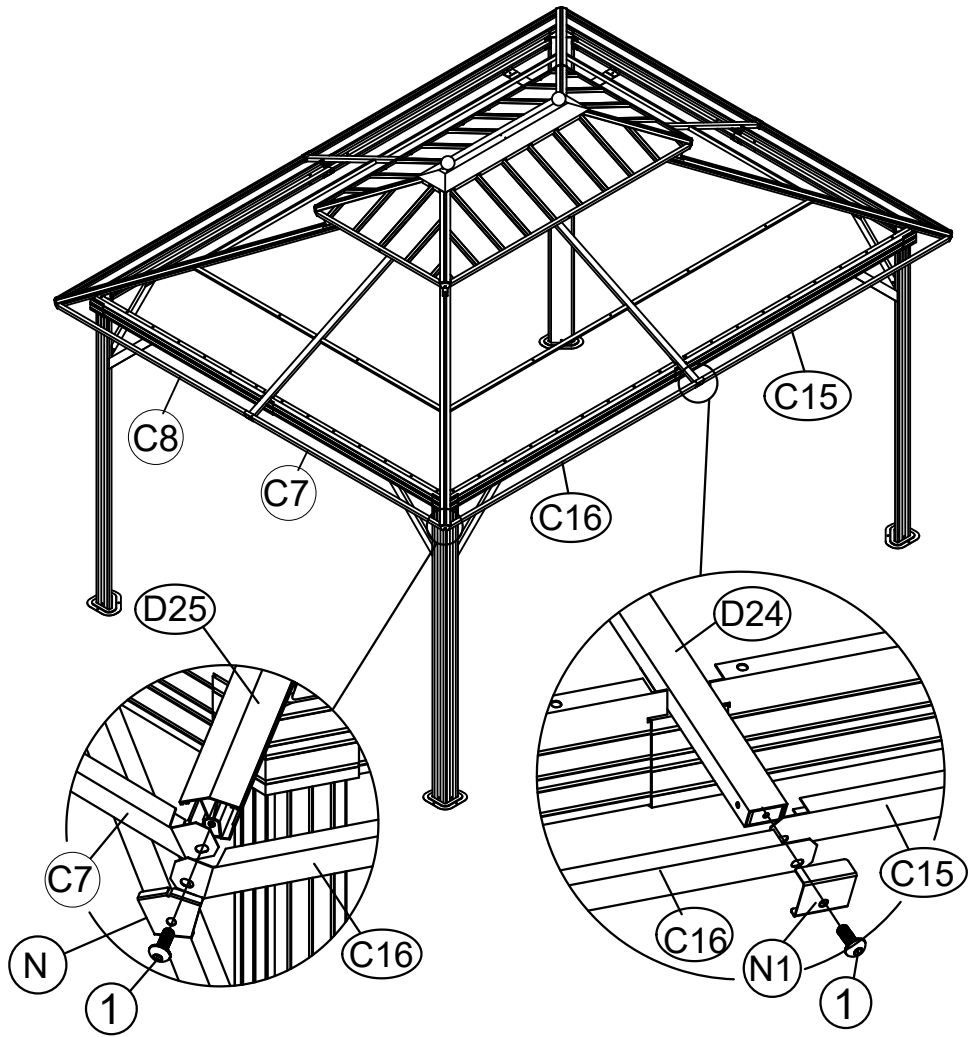

C15 2x

C16 2x

N 4x

N1 4x

1 8x M6x15

19

<16>

<17>

<18>

<19>

Y 76x

M6x23

2 64x

M6x45

7 12x

Note: When installing the roof top plates, if the roof plates are slightly uneven, pls press the screws from the top of the plates until the bottom screw thread is exposed by 3 to 4mm, and then screw on the nut.