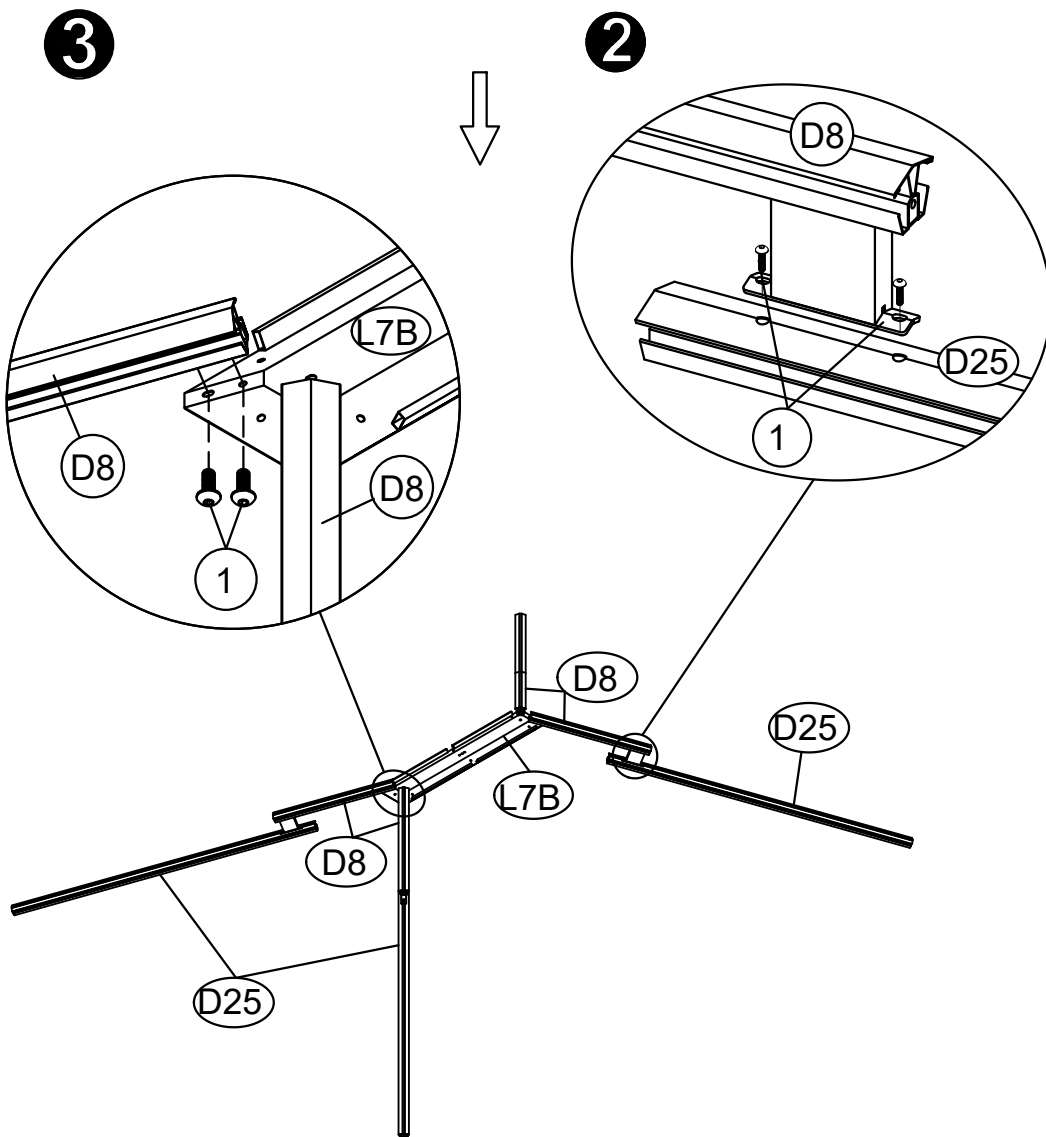

10

<6>