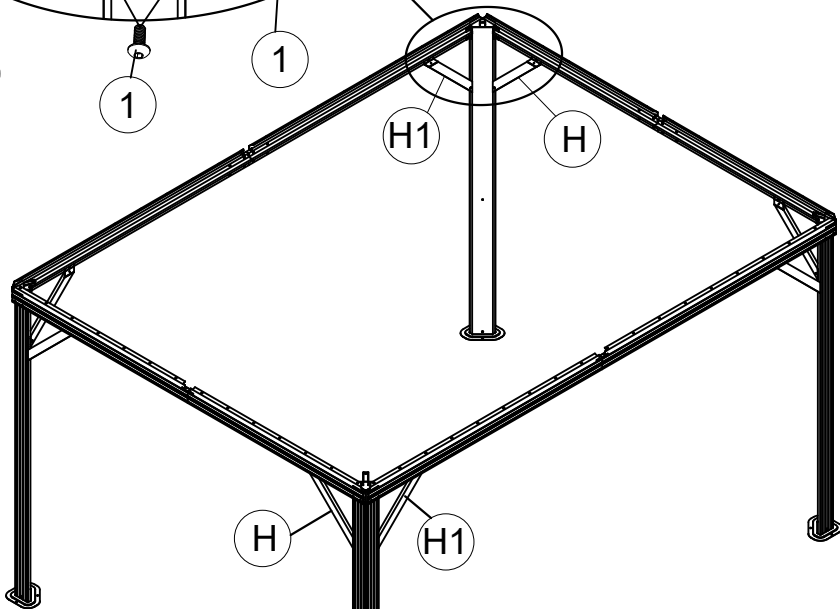

1 32x

8 16x

M6x15

1 16x

<3>

(H1) 4x

(H) 4x

M6x15

(1) 16x

M8x50

(10) 12x

<4>

Tips: Please measure to make sure the length of d1 is equal to d2 before moving to next step to ensure a square frame and best results. Keep the beam at right angles to the post, the post at right angles to the ground, and keep the beam horizontal.