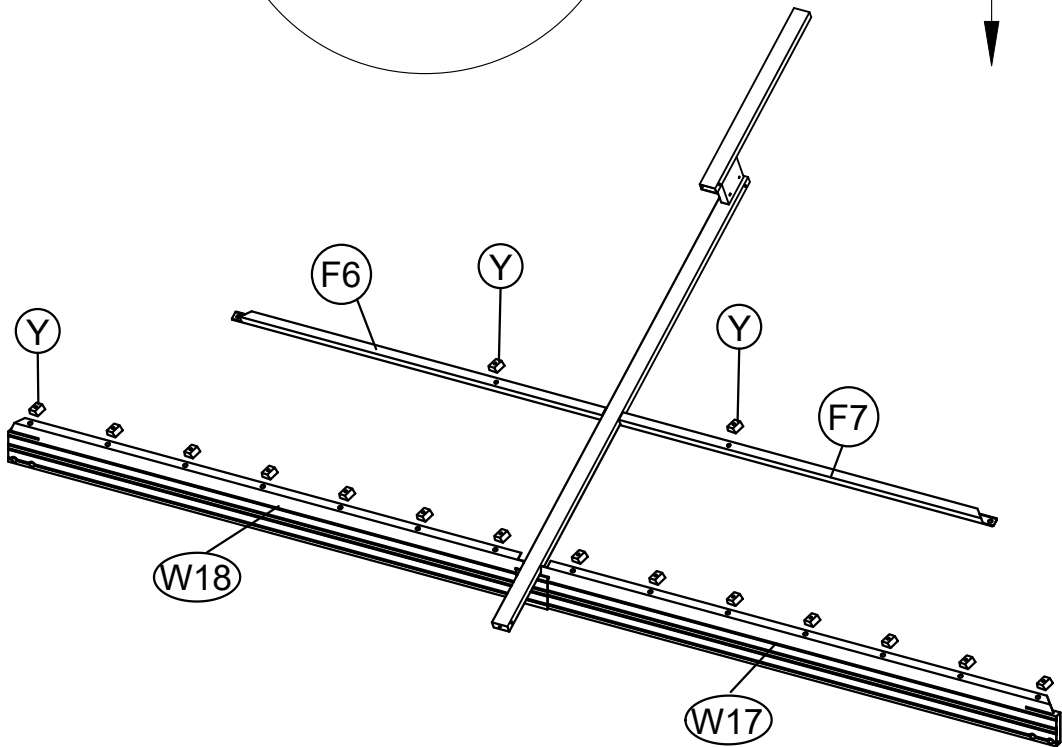

C15 2x

C16 2x

N 4x

N1 4x

1 8x M6x15

19

<16>

<17>

<18>

<19>

Y 76x

M6x23

2 64x

M6x45

7 12x

Note: When installing the roof top plates, if the roof plates are slightly uneven, pls press the screws from the top of the plates until the bottom screw thread is exposed by 3 to 4mm, and then screw on the nut.