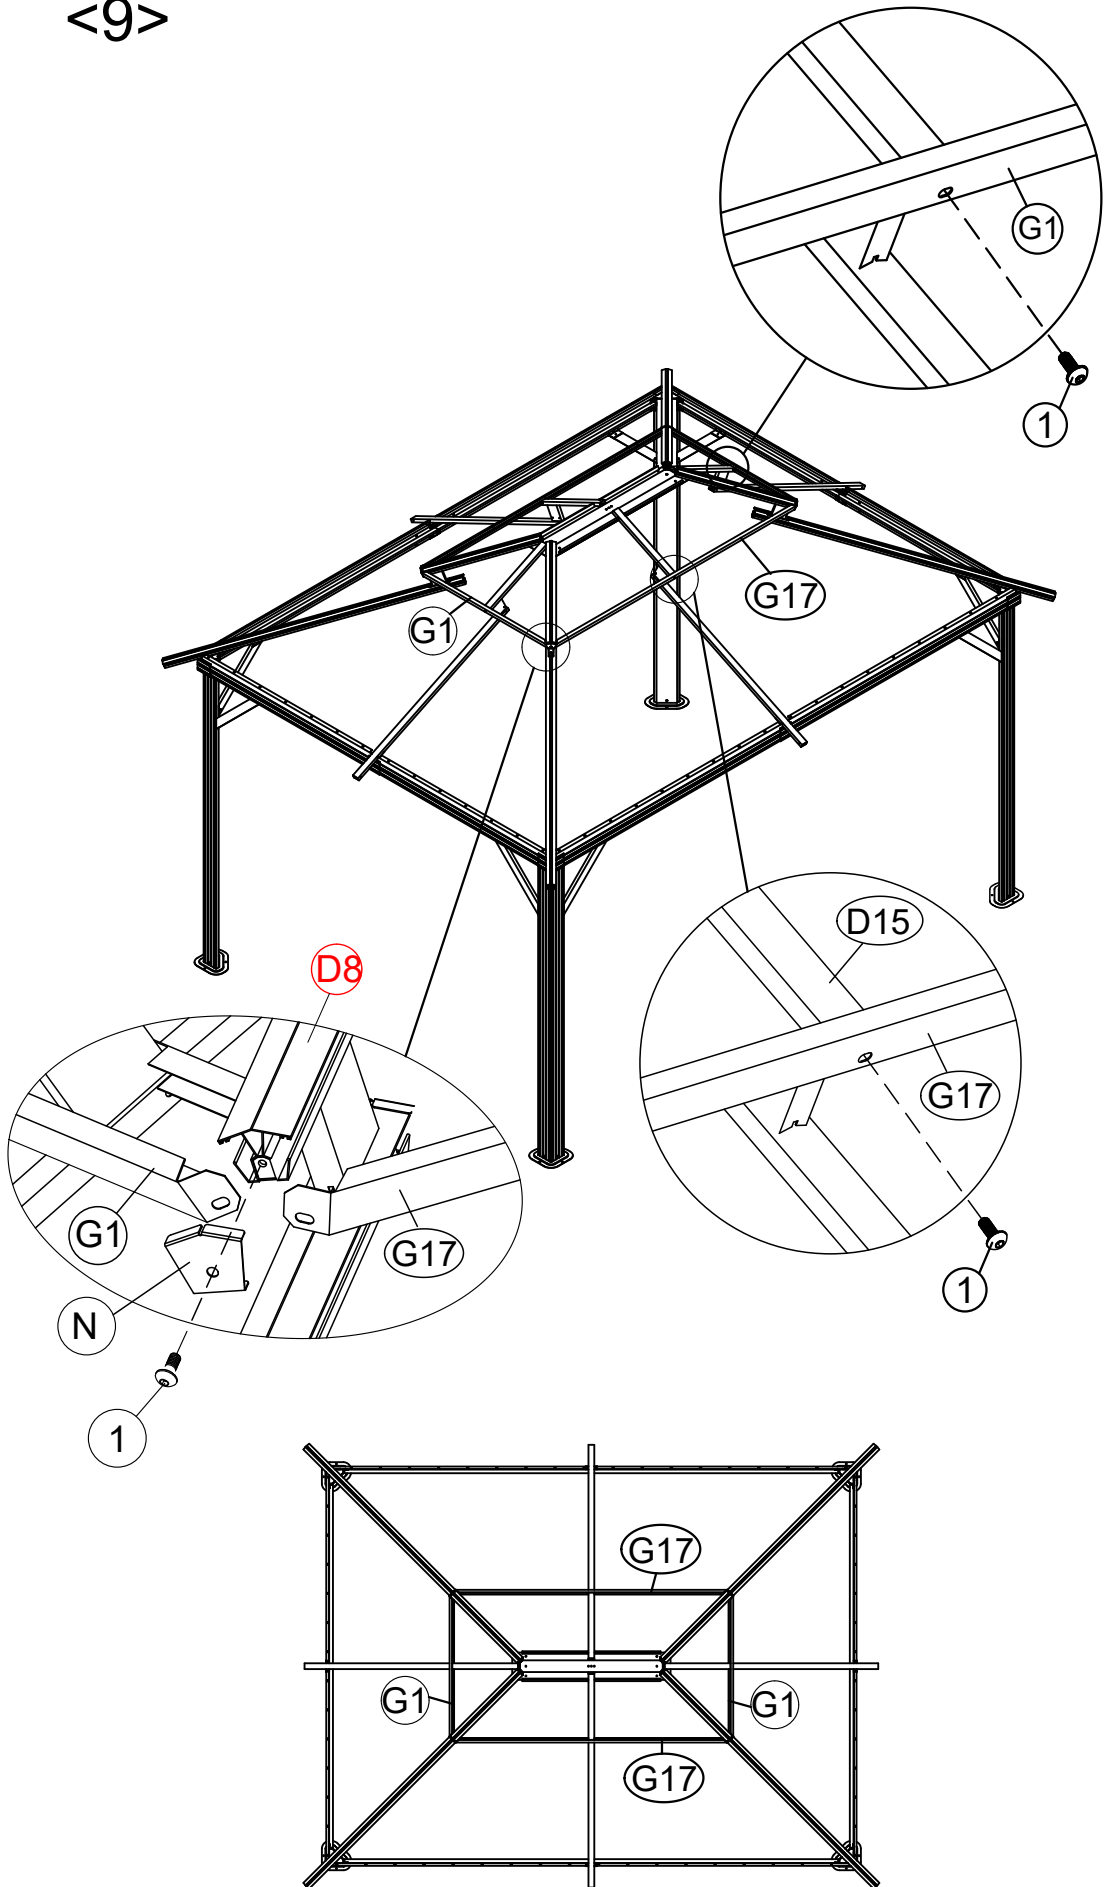

<9>

G1 2x

G17 2x

N 4x

M6x15

1 8x