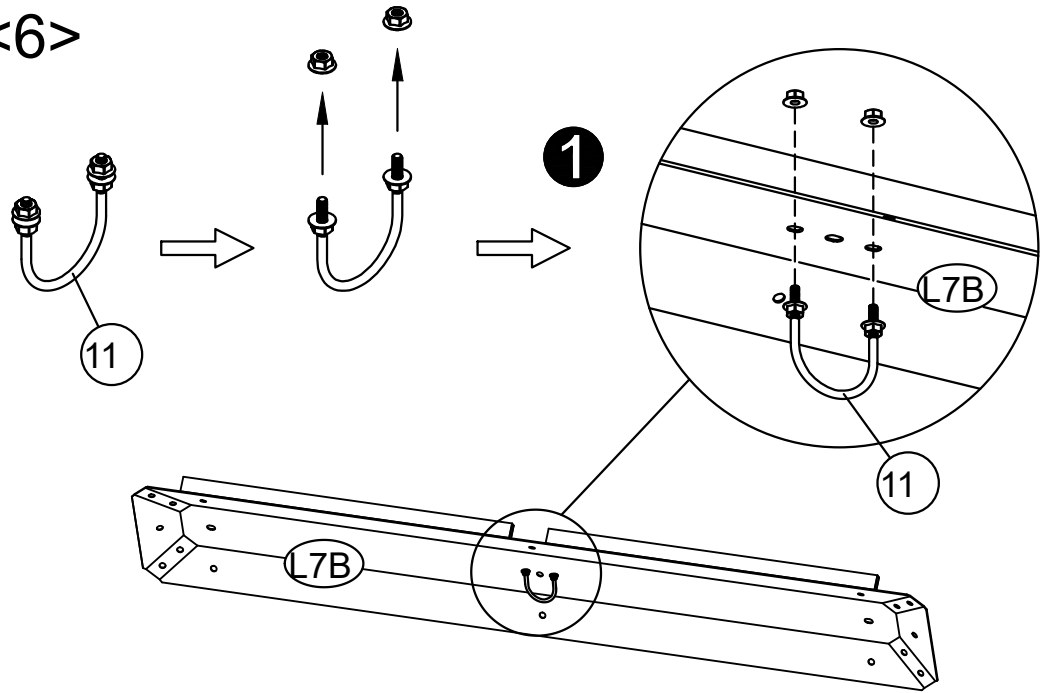

10

<6>