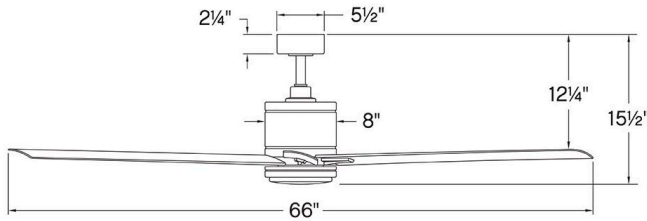

VANTAGE

907166FMW-LWD

VANTAGE 66" LED SMART FAN

DETAILS	
FAN FINISH:	Matte White
GLASS:	Etched Opal
BLADE COUNT:	8
SLOPE DEGREE:	20

DIMENSIONS	
WIDTH:	66"
HEIGHT:	16.8"

LIGHT SOURCE	
VOLTAGE:	120v

MOUNTING	
CANOPY:	6" Dia.
LEAD WIRE:	1 X 76"

SHIPPING	
CARTON LENGTH:	31.5
CARTON WIDTH:	10.5
CARTON HEIGHT:	12

Create a major aesthetic statement with Vantage's modern industrial design featuring gently curved blades. Available in a variety of versatile finish options, Vantage can be applied to a range of indoor and outdoor spaces. Equipped with integrated LED and DC motor technology to deliver excellent energy efficiency.