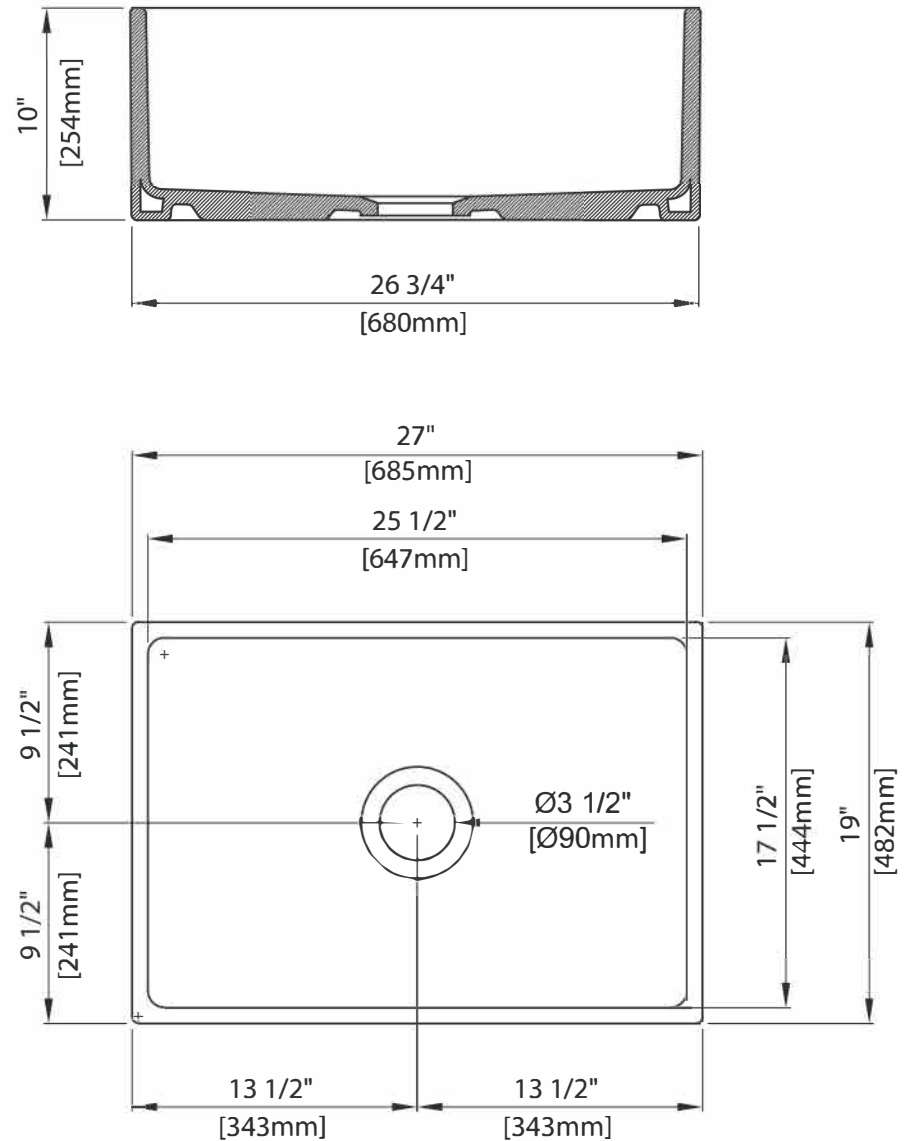

# Crestwood<sup>TM</sup>

Fireclay Sinks

CW-MOD-27