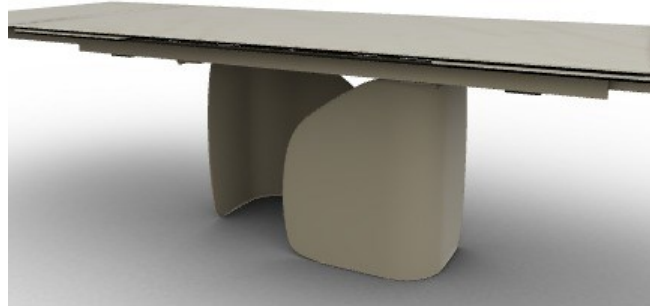

## TWINS

Twins is a table with a great visual impact thanks to its base, made up of two curved and moulded sheet elements that, like two wings, make the top take flight visually. There are many finishes available, allowing you to interpret the table in a classic or modern way.

<b>Total Height:</b>	29 5/8 inches
<b>Width:</b>	78 3/4 (98.425 1/2 ) (118.11 1/8 ) inches
<b>Depth:</b>	39 3/8 inches
<b>Frame:</b>	METAL / MATT PEARL BEIGE
<b>Legs (outer side):</b>	METAL / MATT PEARL BEIGE
<b>Legs (inner side):</b>	METAL / MATT PEARL BEIGE
<b>Top and extension:</b>	COUPLED CERAMIC AND GLASS / GOLDEN STATUARY (GLOSSY)