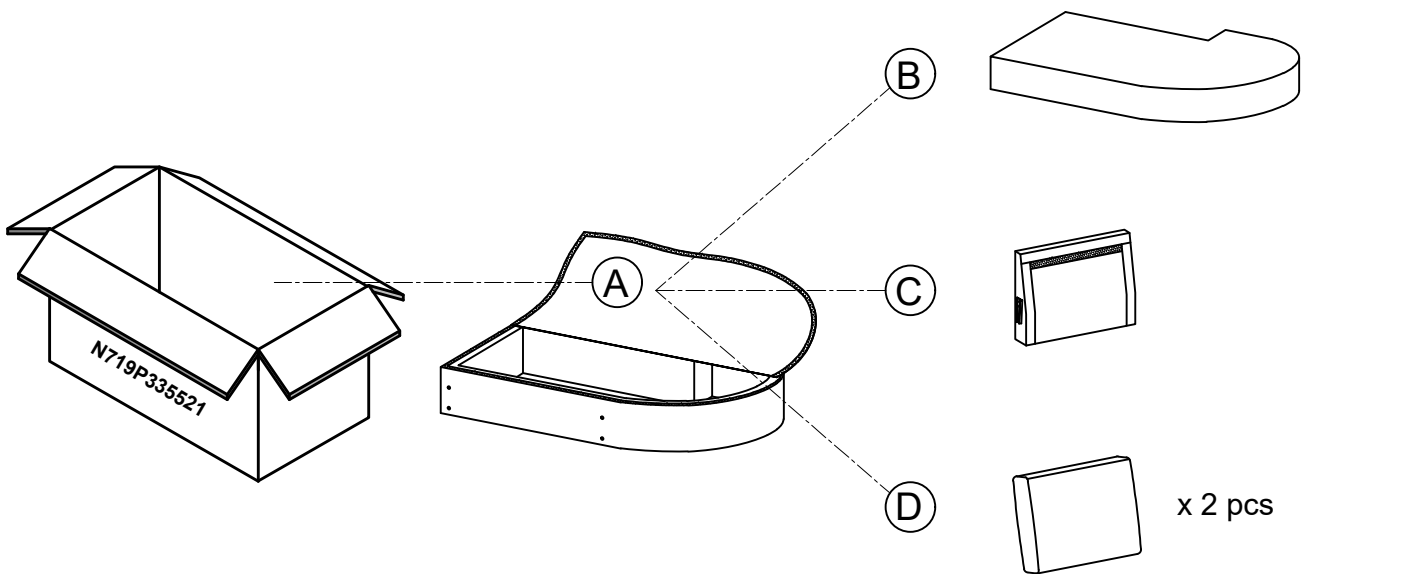

PARTSLIST

(A) 	(B) 	(C) 	(D) 	(E) 	(F)
Chaise Frame x 1 pc	Chaise Seat Cushion x 1 pc	Short Backrest x 1 pc	Back Cushion x 3 pcs	Long Backrest x 1 pc	Loveseat Frame Body x 1 pc
(G) 	(H) 	(I) 	(J) 	(K) 	(L)
Support Bar x 2 pcs	Loveseat Panel x 2 pcs	Seat Cushion x 2 pcs	Right Arm x 1 pc	Left Arm x 1 pc	Round Legs x 8 pcs
(M) 	(N) 	(O) 	(P) 	(Q) 	(R)
Pad V x 4 pcs	Two-headed Pads x 2 pcs	Bolt 5/16" x 25mm x 16 pcs	Bolt 5/16" x 45mm x 8 pcs	Flat Washer Ø8 5/16" x 24 pcs	Allen Key x 1 pc

* Take out the (A) (B) (C) (D) (L) (M) (N) (O) (P) (Q) (R)

(L)	x 8 pcs	(O)	x 16 pcs	(R)	x 1 pc
(M)	x 4 pcs	(P)	x 8 pcs		
(N)	x 2 pcs	(Q)	x 24 pcs