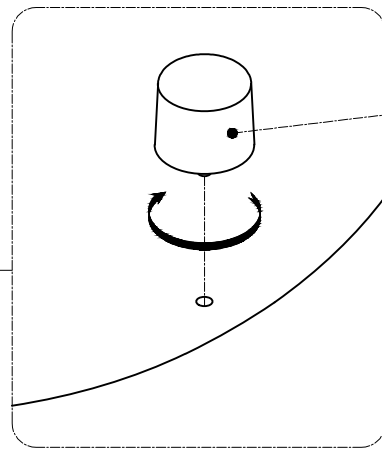

ASSEMBLY INSTRUCTION

COMPONENT LIST

NO.	DRAWING	QTY	DESCRIPTION
(A)		1	Chaise Frame
(B)		1	Chaise Seat Cushion
(C)		1	Short Backrest
(D)		2	Back Cushion
(L)		8	Round Legs
(M)		4	Pad V
(N)		2	Two-headed Pads
(O)		16	Bolt 5/16" x 25mm
(P)		8	Bolt 5/16" x 45mm
(Q)		24	Flat Washer Ø8 5/16"
(R)		1	Allen Key

NO.	DRAWING	QTY	DESCRIPTION
Ⓜ		1	Right Arm
Ⓜ		1	Left Arm

PARTSLIST

(A) 	(B) 	(C) 	(D) 	(E) 	(F) 
Chaise Frame x 1 pc	Chaise Seat Cushion x 1 pc	Short Backrest x 1 pc	Back Cushion x 3 pcs	Long Backrest x 1 pc	Loveseat Frame Body x 1 pc
(G) 	(H) 	(I) 	(J) 	(K) 	(L) 
Support Bar x 2 pcs	Loveseat Panel x 2 pcs	Seat Cushion x 2 pcs	Right Arm x 1 pc	Left Arm x 1 pc	Round Legs x 8 pcs
(M) 	(N) 	(O) 	(P) 	(Q) 	(R) 
Pad V x 4 pcs	Two-headed Pads x 2 pcs	Bolt 5/16" x 25mm x 16 pcs	Bolt 5/16" x 45mm x 8 pcs	Flat Washer Ø8 5/16" x 24 pcs	Allen Key x 1 pc

* Take out the (E) (F) (G) (H) (I) (D)

* Take out the (J) (K)

STEP 1:

STEP 2:

STEP 3:

L x 2 pcs

STEP 4:

STEP 5: