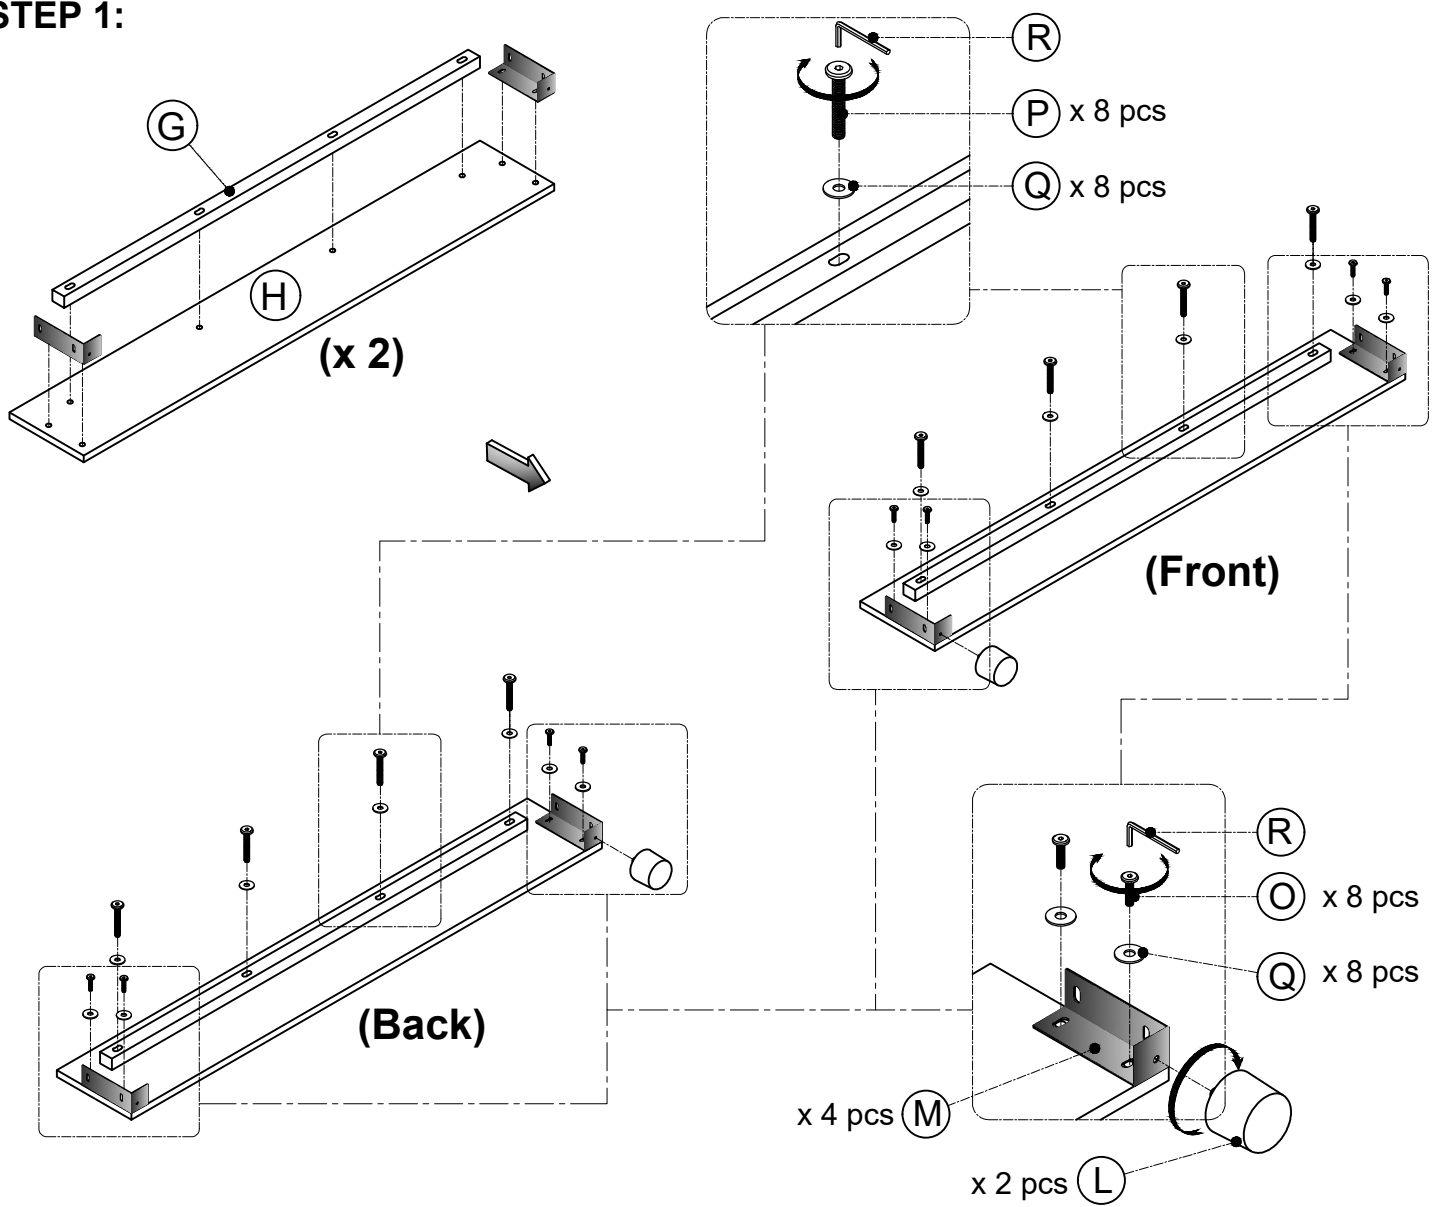

ASSEMBLY INSTRUCTION

COMPONENT LIST

NO.	DRAWING	QTY	DESCRIPTION
(A)		1	Chaise Frame
(B)		1	Chaise Seat Cushion
(C)		1	Short Backrest
(D)		2	Back Cushion
(L)		8	Round Legs
(M)		4	Pad V
(N)		2	Two-headed Pads
(O)		16	Bolt 5/16" x 25mm
(P)		8	Bolt 5/16" x 45mm
(Q)		24	Flat Washer Ø8 5/16"
(R)		1	Allen Key

NO.	DRAWING	QTY	DESCRIPTION
Ⓜ		1	Right Arm
Ⓜ		1	Left Arm

PARTSLIST

(A) 	(B) 	(C) 	(D) 	(E) 	(F) 
Chaise Frame x 1 pc	Chaise Seat Cushion x 1 pc	Short Backrest x 1 pc	Back Cushion x 3 pcs	Long Backrest x 1 pc	Loveseat Frame Body x 1 pc
(G) 	(H) 	(I) 	(J) 	(K) 	(L) 
Support Bar x 2 pcs	Loveseat Panel x 2 pcs	Seat Cushion x 2 pcs	Right Arm x 1 pc	Left Arm x 1 pc	Round Legs x 8 pcs
(M) 	(N) 	(O) 	(P) 	(Q) 	(R) 
Pad V x 4 pcs	Two-headed Pads x 2 pcs	Bolt 5/16" x 25mm x 16 pcs	Bolt 5/16" x 45mm x 8 pcs	Flat Washer Ø8 5/16" x 24 pcs	Allen Key x 1 pc

* Take out the (A) (B) (C) (D) (L) (M) (N) (O) (P) (Q) (R)

- | | | | | | |
|---|---------|---|----------|---|--------|
| (L)  | x 8 pcs | (O)  | x 16 pcs | (R)  | x 1 pc |
| (M)  | x 4 pcs | (P)  | x 8 pcs | | |
| (N)  | x 2 pcs | (Q)  | x 24 pcs | | |

* Take out the (E) (F) (G) (H) (I) (D)

* Take out the (J) (K)

STEP 1:

STEP 2:

STEP 3:

L x 2 pcs

STEP 4:

STEP 5: