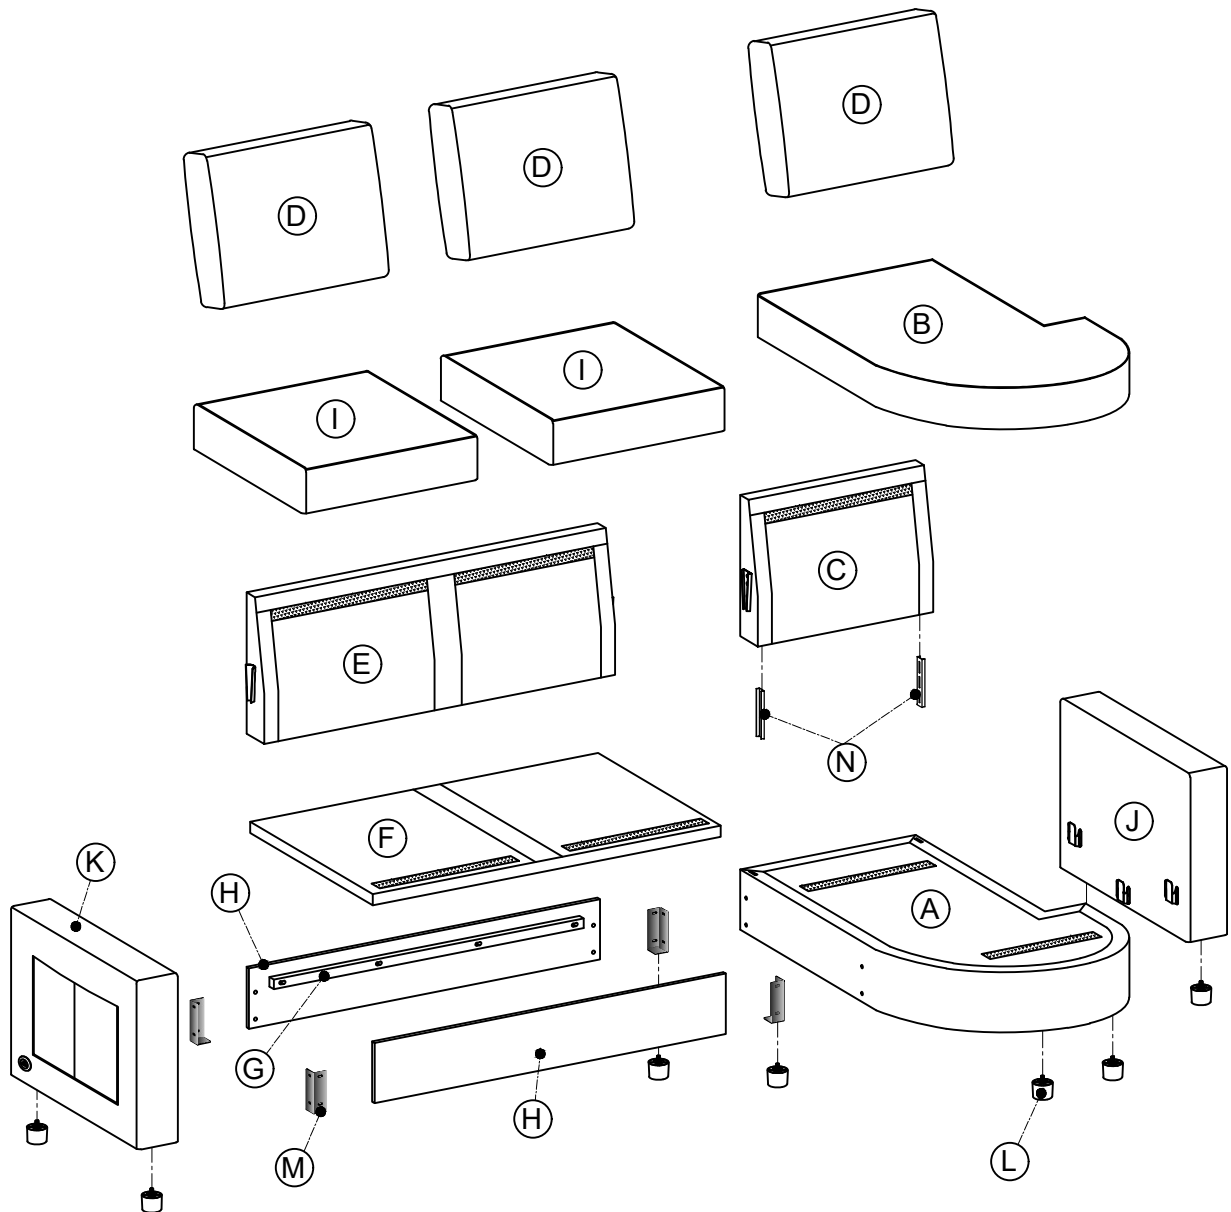

ASSEMBLY INSTRUCTION

COMPONENT LIST

NO.	DRAWING	QTY	DESCRIPTION
(A)		1	Chaise Frame
(B)		1	Chaise Seat Cushion
(C)		1	Short Backrest
(D)		2	Back Cushion
(L)		8	Round Legs
(M)		4	Pad V
(N)		2	Two-headed Pads
(O)		16	Bolt 5/16" x 25mm
(P)		8	Bolt 5/16" x 45mm
(Q)		24	Flat Washer Ø8 5/16"
(R)		1	Allen Key

COMPONENT LIST

NO.	DRAWING	QTY	DESCRIPTION
(E)		1	Long Backrest
(F)		1	Loveseat Frame Body
(G)		2	Support Bar

NO.	DRAWING	QTY	DESCRIPTION
Ⓜ		2	Loveseat Panel
Ⓜ		2	Seat Cushion
Ⓜ		1	Back Cushion

COMPONENT LIST

NO.	DRAWING	QTY	DESCRIPTION
Ⓜ		1	Right Arm
Ⓜ		1	Left Arm

PARTSLIST

(A) 	(B) 	(C) 	(D) 	(E) 	(F) 
Chaise Frame x 1 pc	Chaise Seat Cushion x 1 pc	Short Backrest x 1 pc	Back Cushion x 3 pcs	Long Backrest x 1 pc	Loveseat Frame Body x 1 pc
(G) 	(H) 	(I) 	(J) 	(K) 	(L) 
Support Bar x 2 pcs	Loveseat Panel x 2 pcs	Seat Cushion x 2 pcs	Right Arm x 1 pc	Left Arm x 1 pc	Round Legs x 8 pcs
(M) 	(N) 	(O) 	(P) 	(Q) 	(R) 
Pad V x 4 pcs	Two-headed Pads x 2 pcs	Bolt 5/16" x 25mm x 16 pcs	Bolt 5/16" x 45mm x 8 pcs	Flat Washer Ø8 5/16" x 24 pcs	Allen Key x 1 pc