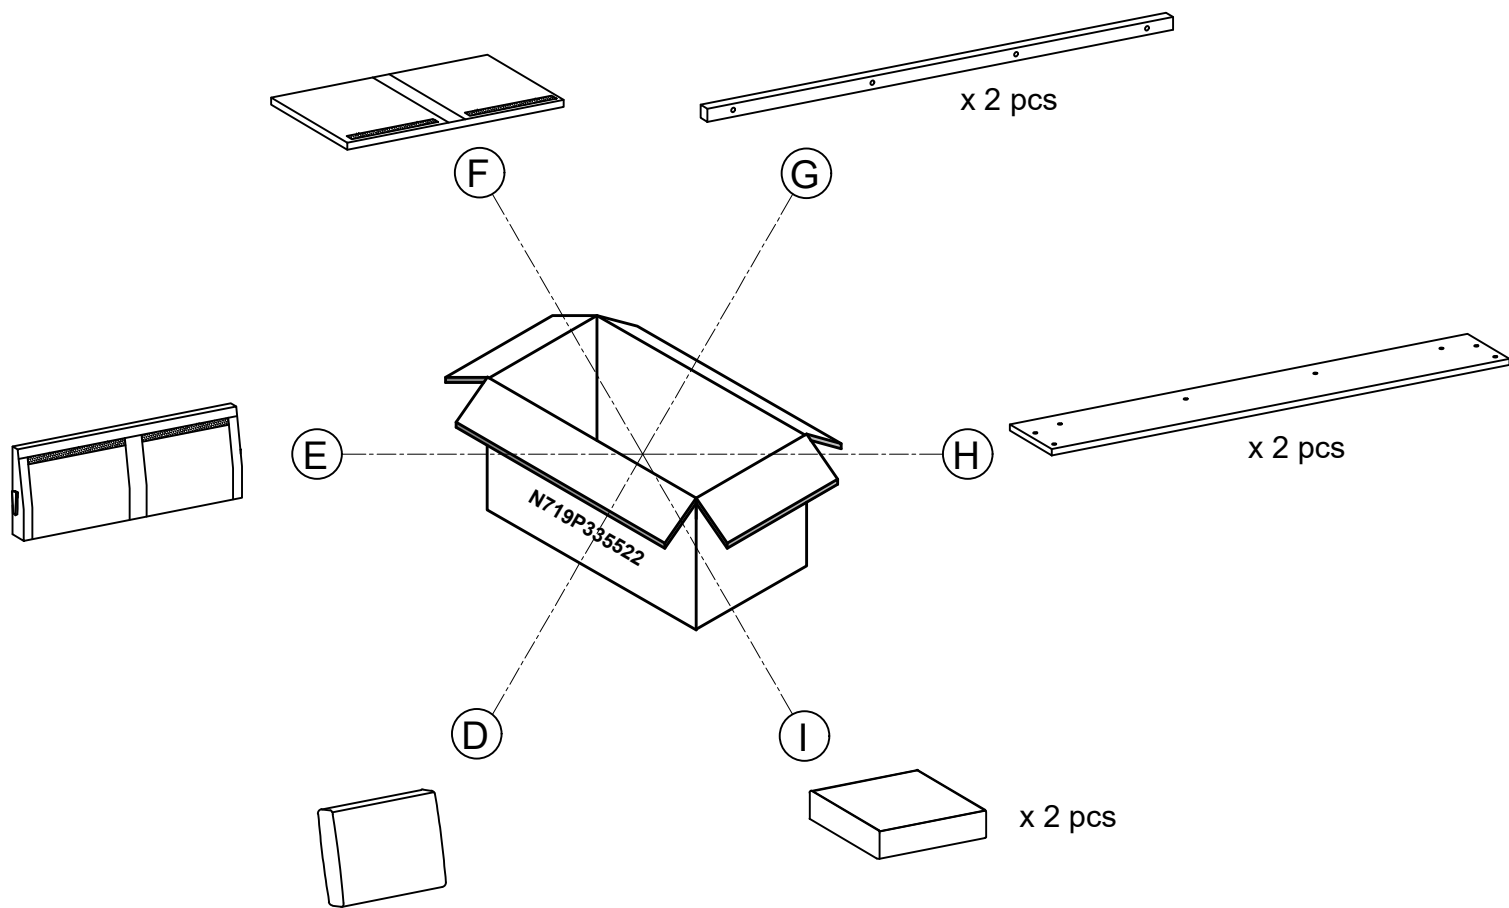

* Take out the (E) (F) (G) (H) (I) (D)