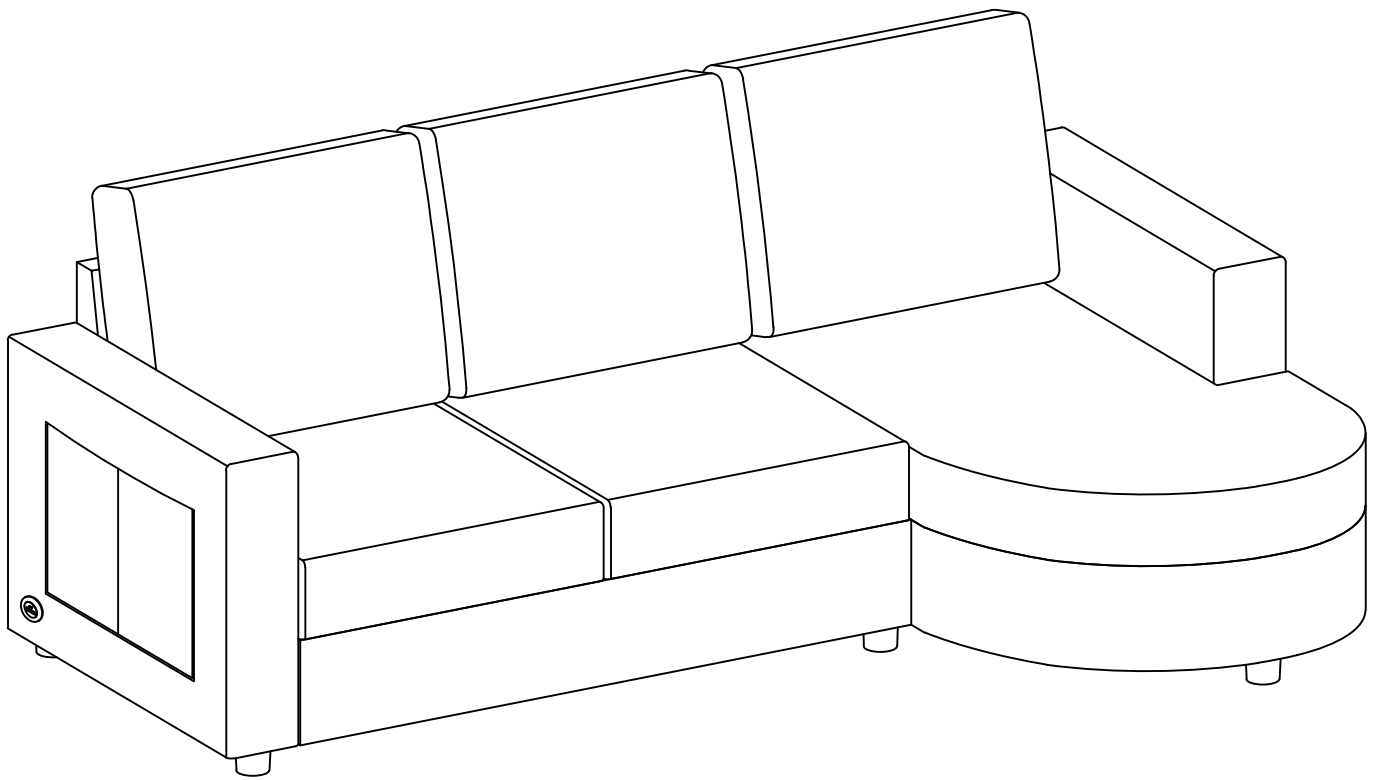

ASSEMBLY INSTRUCTION

COMPONENT LIST

NO.	DRAWING	QTY	DESCRIPTION
(A)		1	Chaise Frame
(B)		1	Chaise Seat Cushion
(C)		1	Short Backrest
(D)		2	Back Cushion
(L)		8	Round Legs
(M)		4	Pad V
(N)		2	Two-headed Pads
(O)		16	Bolt 5/16" x 25mm
(P)		8	Bolt 5/16" x 45mm
(Q)		24	Flat Washer Ø8 5/16"
(R)		1	Allen Key

COMPONENT LIST

NO.	DRAWING	QTY	DESCRIPTION
(E)		1	Long Backrest
(F)		1	Loveseat Frame Body
(G)		2	Support Bar

NO.	DRAWING	QTY	DESCRIPTION
Ⓜ		2	Loveseat Panel
Ⓜ		2	Seat Cushion
Ⓜ		1	Back Cushion

COMPONENT LIST

NO.	DRAWING	QTY	DESCRIPTION
Ⓜ		1	Right Arm
Ⓜ		1	Left Arm

PARTSLIST

(A) 	(B) 	(C) 	(D) 	(E) 	(F) 
Chaise Frame x 1 pc	Chaise Seat Cushion x 1 pc	Short Backrest x 1 pc	Back Cushion x 3 pcs	Long Backrest x 1 pc	Loveseat Frame Body x 1 pc
(G) 	(H) 	(I) 	(J) 	(K) 	(L) 
Support Bar x 2 pcs	Loveseat Panel x 2 pcs	Seat Cushion x 2 pcs	Right Arm x 1 pc	Left Arm x 1 pc	Round Legs x 8 pcs
(M) 	(N) 	(O) 	(P) 	(Q) 	(R) 
Pad V x 4 pcs	Two-headed Pads x 2 pcs	Bolt 5/16" x 25mm x 16 pcs	Bolt 5/16" x 45mm x 8 pcs	Flat Washer Ø8 5/16" x 24 pcs	Allen Key x 1 pc