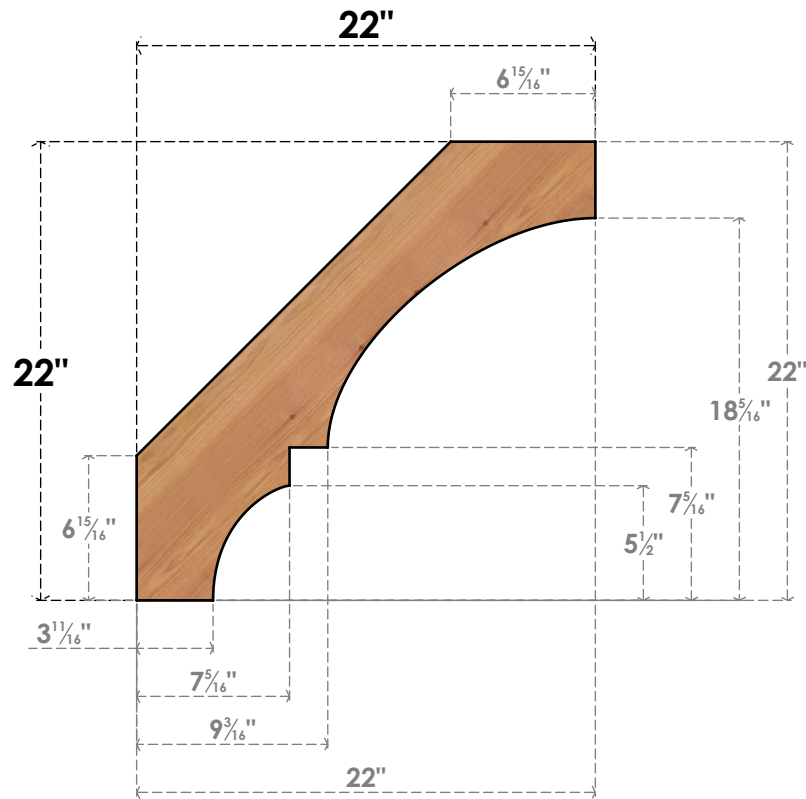

BRC06X22X22BOA00SWR

5 1/2"W X 22"D X 22"H BALBOA SMOOTH BRACE, WESTERN RED CEDAR

SIDE

FRONT

EKENA MILLWORK
2300 WEST MAIN ST.
CLARKSVILLE, TX 75426
TOLL FREE: 866-607-0453
WWW.EKENAMILLWORK.COM

NOTES

1. INSTALLATION TO BE COMPLETED IN ACCORDANCE WITH MANUFACTURER'S SPECIFICATIONS.
2. DRAWING MAY NOT BE TO SCALE
3. THIS DRAWING IS INTENDED FOR DESIGN AND PLANNING PURPOSES ONLY.
4. ALL INFORMATION CONTAINED HEREIN WAS CURRENT AT THE TIME OF DEVELOPMENT BUT MUST BE REVIEWED AND APPROVED BY THE PRODUCT MANUFACTURER TO BE CONSIDERED ACCURATE.
5. PRODUCTS ARE NOT KILN DRIED. THIS ITEM IS UNIQUE AND WILL CONTAIN THE NATURAL VARIATIONS THAT THE WOOD SPECIES OFFERS. THIS MAY RESULT IN VARIATIONS UP TO 1/4"