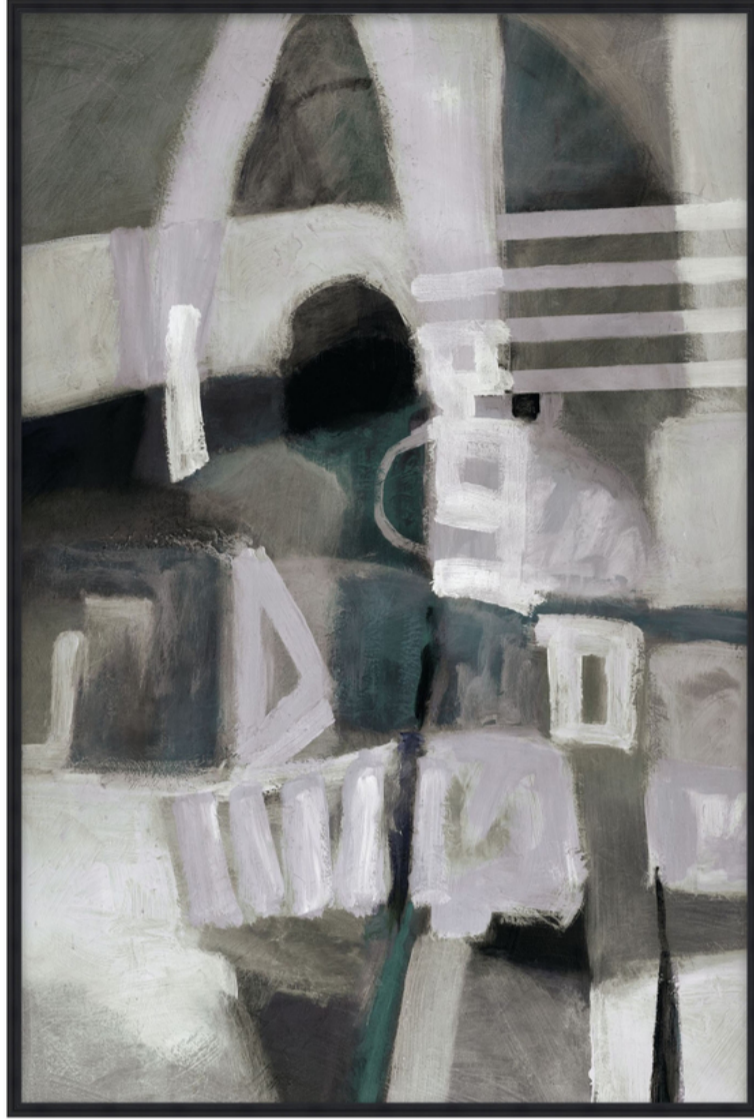

THEODORE ALEXANDER

Subdued 1

D2810S56194-4741

Subdued 1 is an elegant nod to the early work of American Abstract painter Adolph Gottlieb. Through biomorphic forms, abstract symbols, and dream-like imagery, a highly complex scene unfolds across the canvas. Upon initial view, the gaze is drawn toward a centralized, abstract figure. Above, a swooping curve in grey cloud leads down to symbolic imagery in muted tones of french and slate greys before being expertly blurred against a background of grey, iron, and storm dust. A remarkable and distinctive work of art on canvas, Subdued 1 is an exquisite addition to ART by TA.

► Canvas, Hand Embellished Semi Gloss, F1336 - Black Texture Floater Frame - Width: 0.375

W 28 x D 2 x H 42 inches

Material(s):

Collection: Art by TA

Style: Modern / Formal Modern

Type: Décor / Wall Art