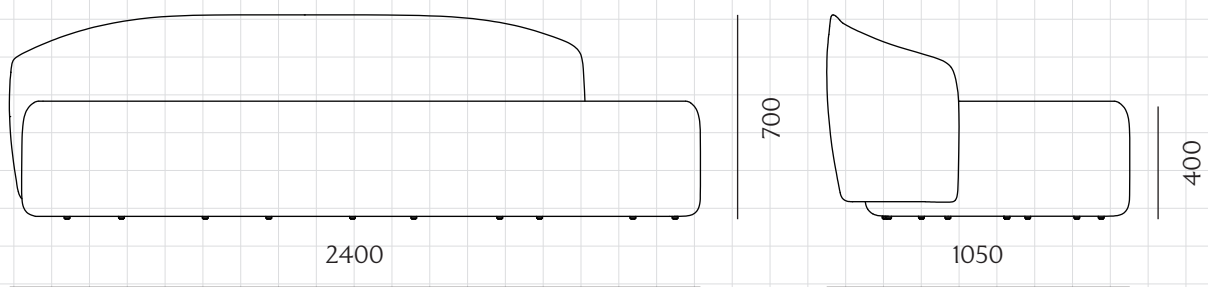

### Taylor Sofa Half Back Small Right

**CODE**

TA-S422-R

**DIMENSIONS**

W2400 x D1050 x H700mm

Seating height: 400mm

**NET WEIGHT**

65.0 kg