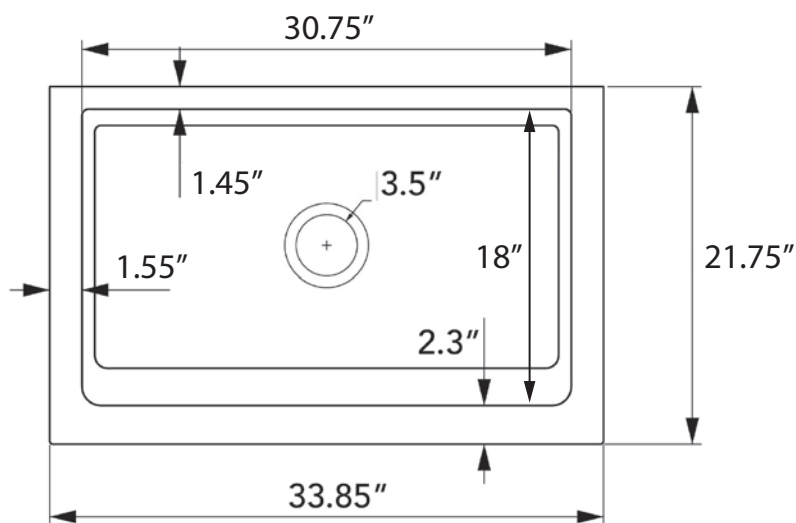

# SINKOLOGY®

Undermount Farmhouse Kitchen Sink

Model #SK451-34FC

Material:	SureFire® Fireclay
Sink Dimensions	
• Overall Dimensions:	33.85" x 21.75" x 9"
• Bowl Dimensions:	30.75" x 18" x 8"
• Sink Weight:	80 lbs.
• Drain Connection Size:	3.5"
Drain Location:	Rear
Number of Faucet Holes:	0
Minimum Cabinet Width:	36"

## DIMENSIONS