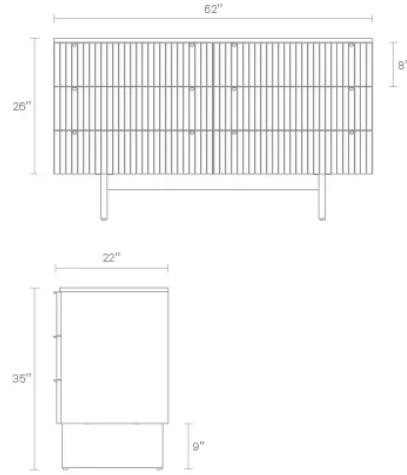

Murmur 6 Drawer Dresser

Murmur puts refined elegance front and center. Fluted wood creates a continuous pattern of textural delight. Small sandcast brass pulls nest in the grooves for subtle sophistication. Convex legs and soft-close drawers complete the pretty picture. Available in a whole slew of equally stunning shapes and sizes. Shop the entire Murmur Collection