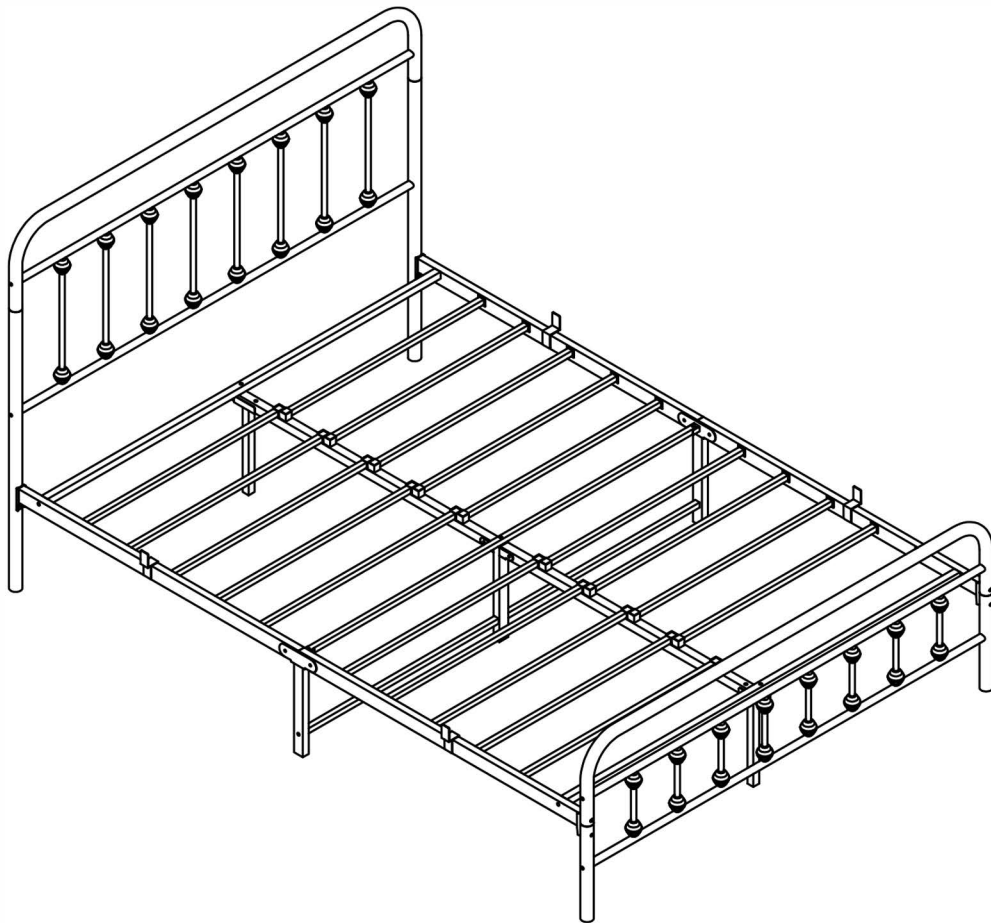

ASSEMBLY INSTRUCTION

WARRANTY:

We stand behind our products & service with confidence! If parts damaged or missing please feel free to contact us for a FREE REPLACEMENT.

We warranty this product to be free from defects in materials. This warranty covers one year from the date of original purchase.

NOTES:

- The item is only intended to be used indoors. The product must be assembled and used in accordance with the provisions of the manual.
- It is recommended that assembly is undertaken by about 2 adults. Please read assembly instructions before assembly and strictly adhere to each step outlined. Estimated assembly time is 30 minutes.

WARNING:

- **WARNING FOR YOUNG CHILDREN** - This product contains small components, please ensure that they are kept away from small children while assembling.

If you have any questions, pls contact us via "**Contact Seller**" in your order profile.