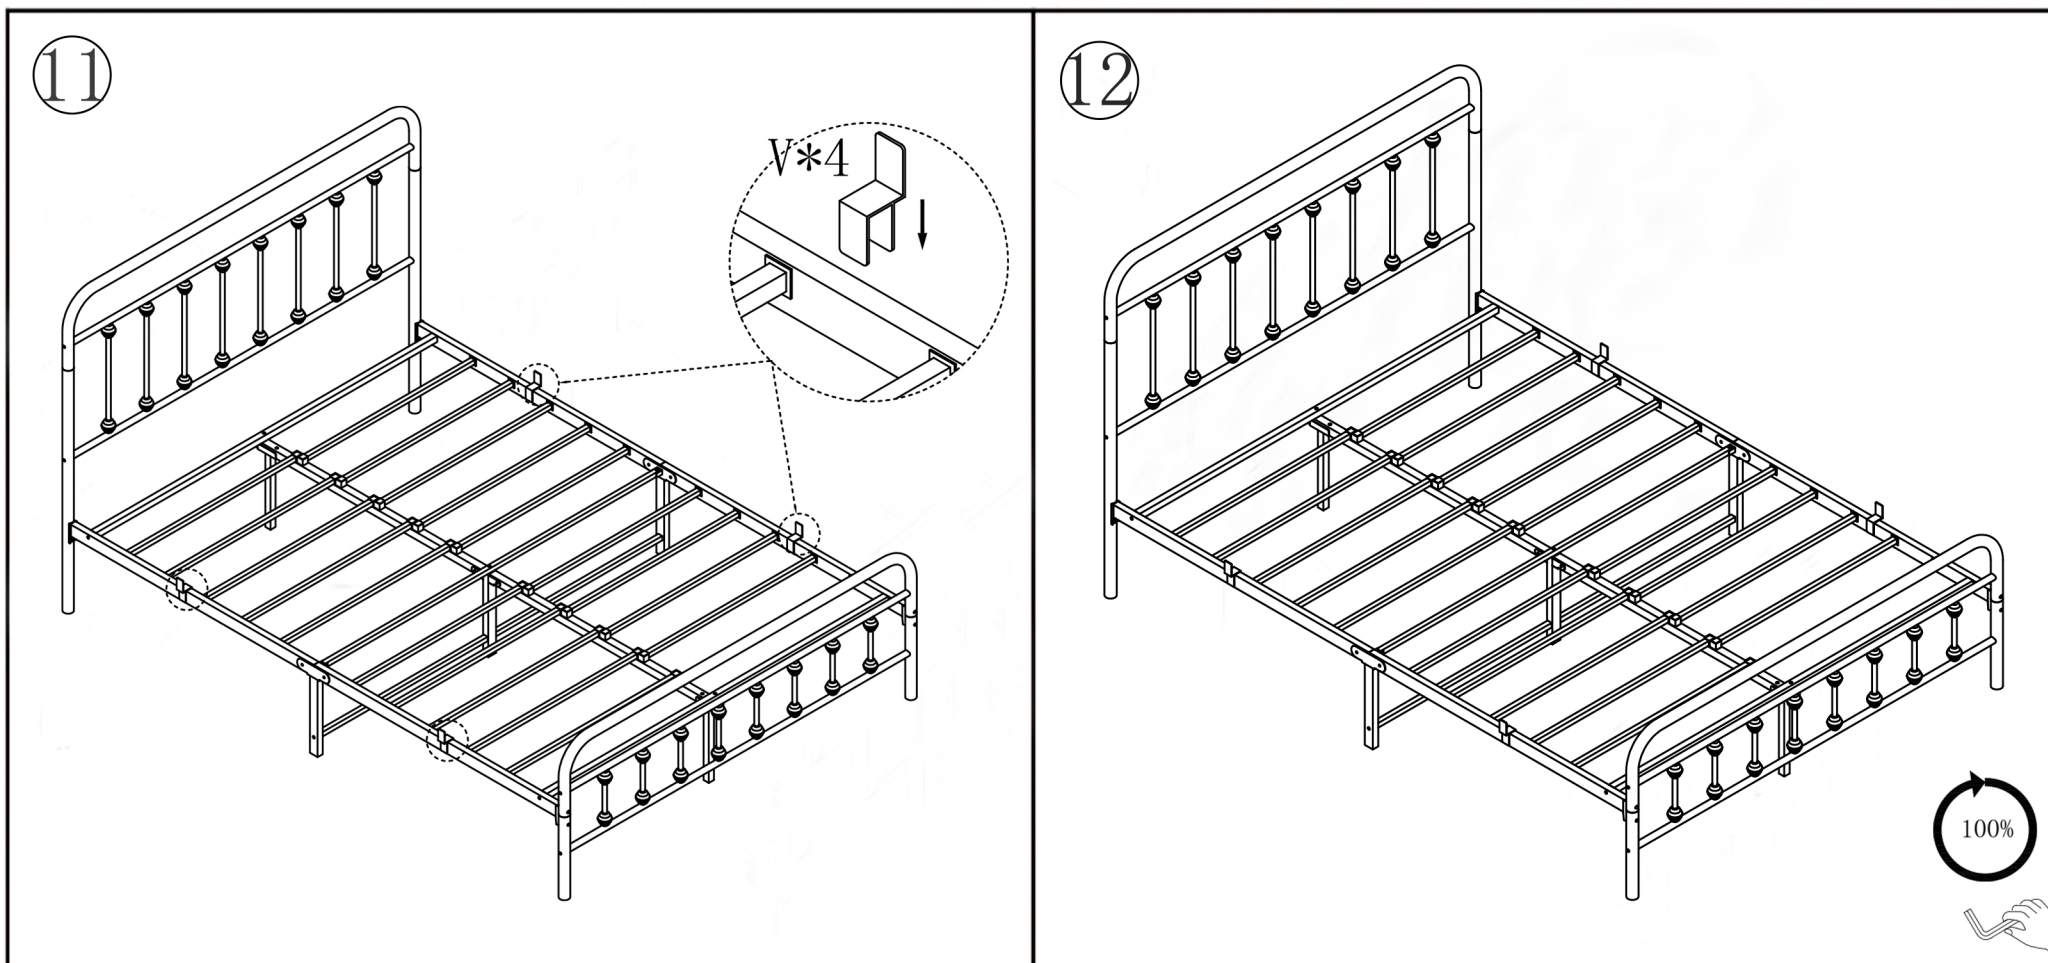

7

NOTE: PLEASE DO NOT TIGHTEN THE BOLTS UNTIL ALL FIXED

IMPORTANT: Please completely tighten all the bolts and nuts.

If you have any questions, pls contact us via "Contact Seller" in your order profile.