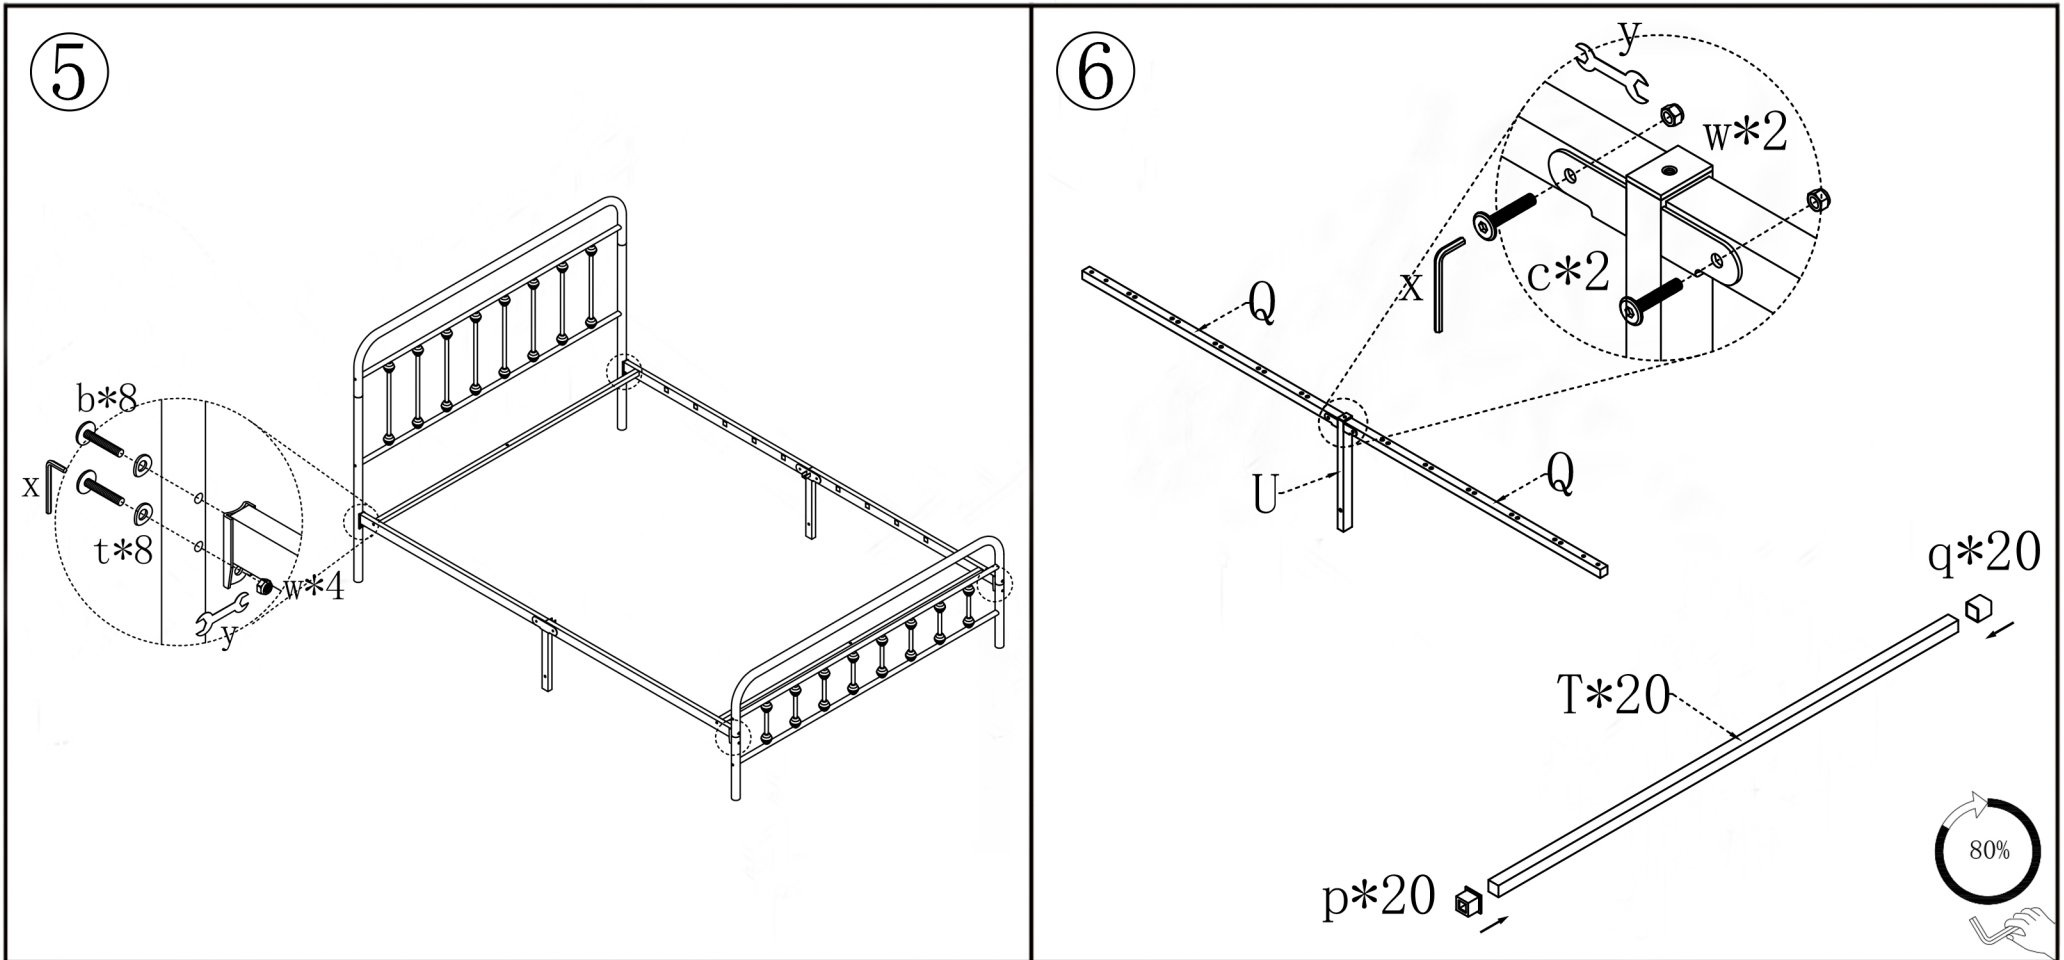

4

NOTE: PLEASE DO NOT TIGHTEN THE BOLTS UNTIL ALL FIXED

If you have any questions, pls contact us via "Contact Seller" in your order profile.