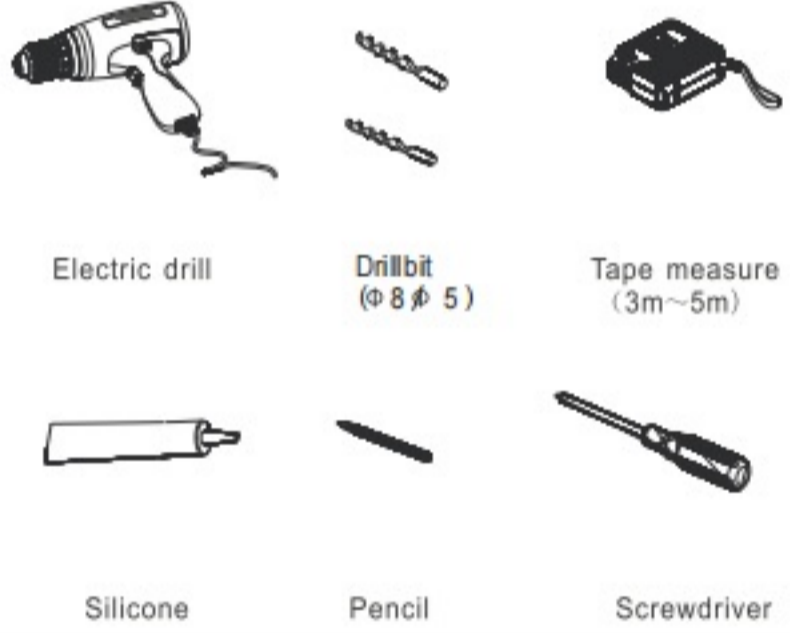

48" Bathroom Vanity Installation Guide

Tools Required

Package Content