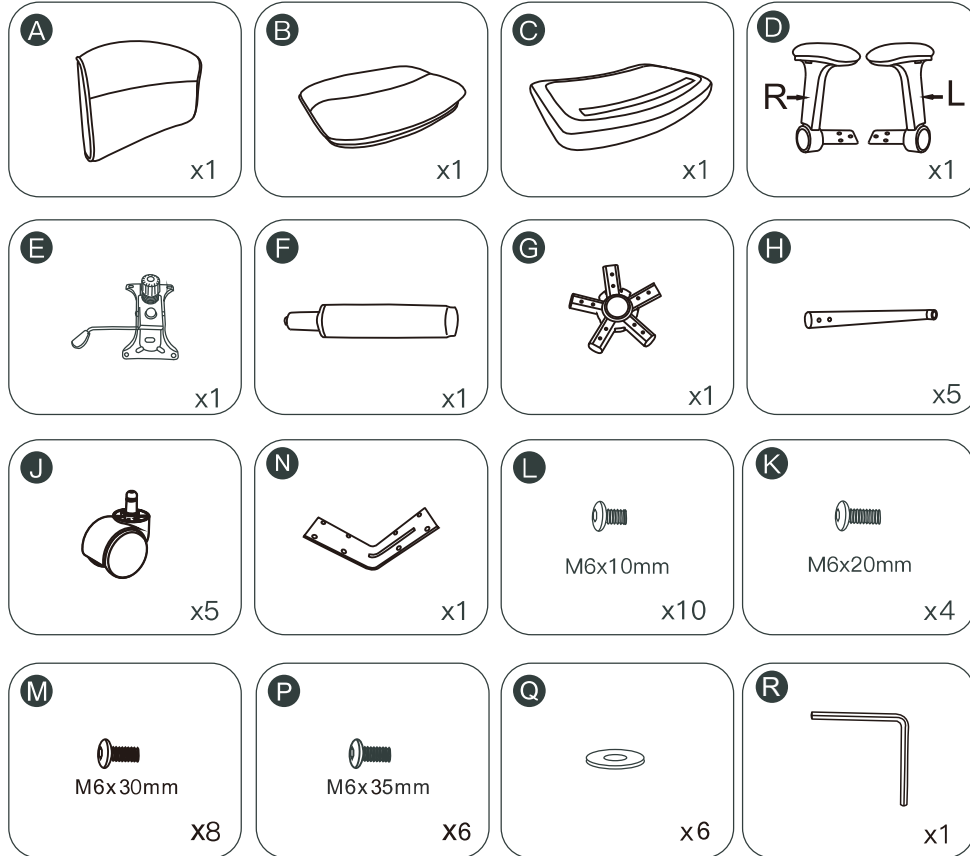

ASSEMBLY INSTRUCTION

Please check **all** parts and accessories according to the parts **list** before assembling, make sure **all** contents are sufficient and in good condition. If there is any parts missing or defective, please contact us immediately with purchase platform message to get replacement parts.

PARTS:

HOW TO INSTALL

STEP 1

STEP 2

L

M6x12mm

x10

STEP 3