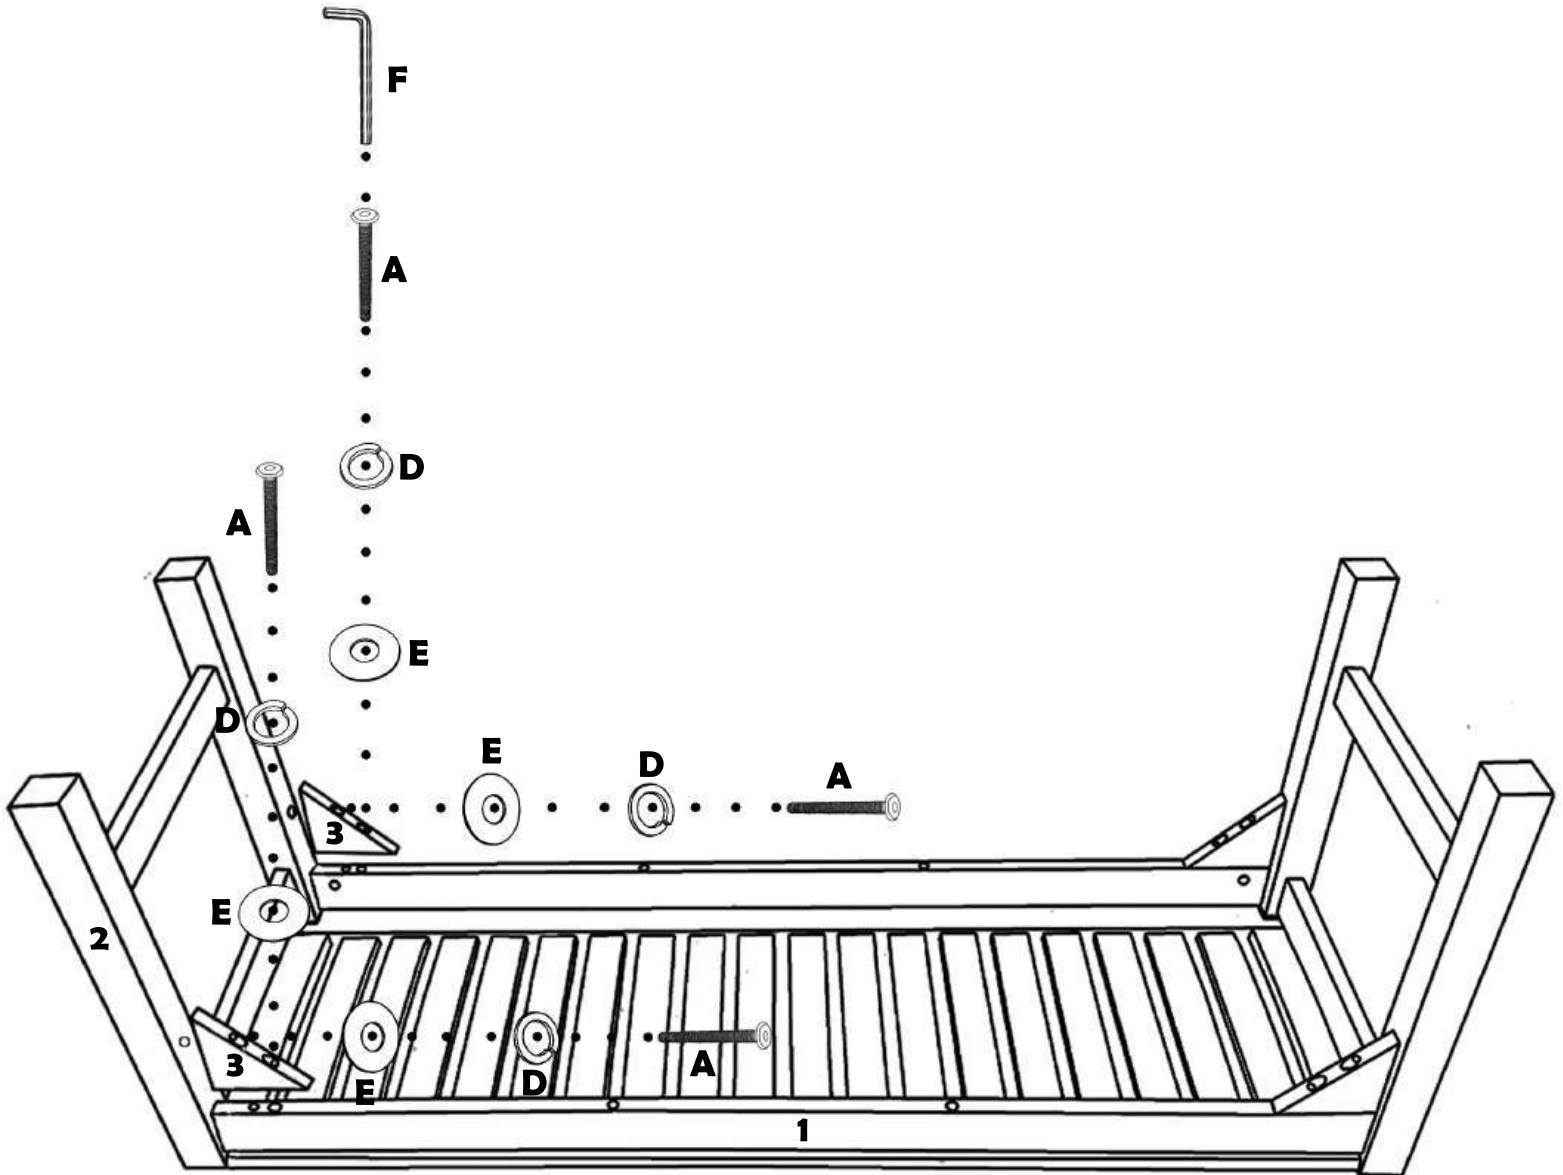

| | |
|---|--|
| (A) x 4  JCBC M6x50MM | (D) x 4  SPRING WASHER |
| (E) x 4  FLAT WASHER | (F) x 1  ALLEN KEY |

Step 3

- Connect part (2) to part (1) with hardware B and C, using Magic screw G .

| | |
|---|---|
| B x 2 | C x 2 |
|  JCBC M6x80MM |  BARREL NUT |
| G x 1 | |
|  MAGIC SCREW | |

Step 4

- Connect part (3) to part (1) and part (2) with hardware A, D and E, using Allen key F to 'Tighten' !

| | |
|---|--|
| Ⓐ x 4 | Ⓓ x 4 |
|  JCBC M6x50MM |  SPRING WASHER |
| Ⓔ x 4 | Ⓕ x 1 |
|  FLAT WASHER |  ALLEN KEY |