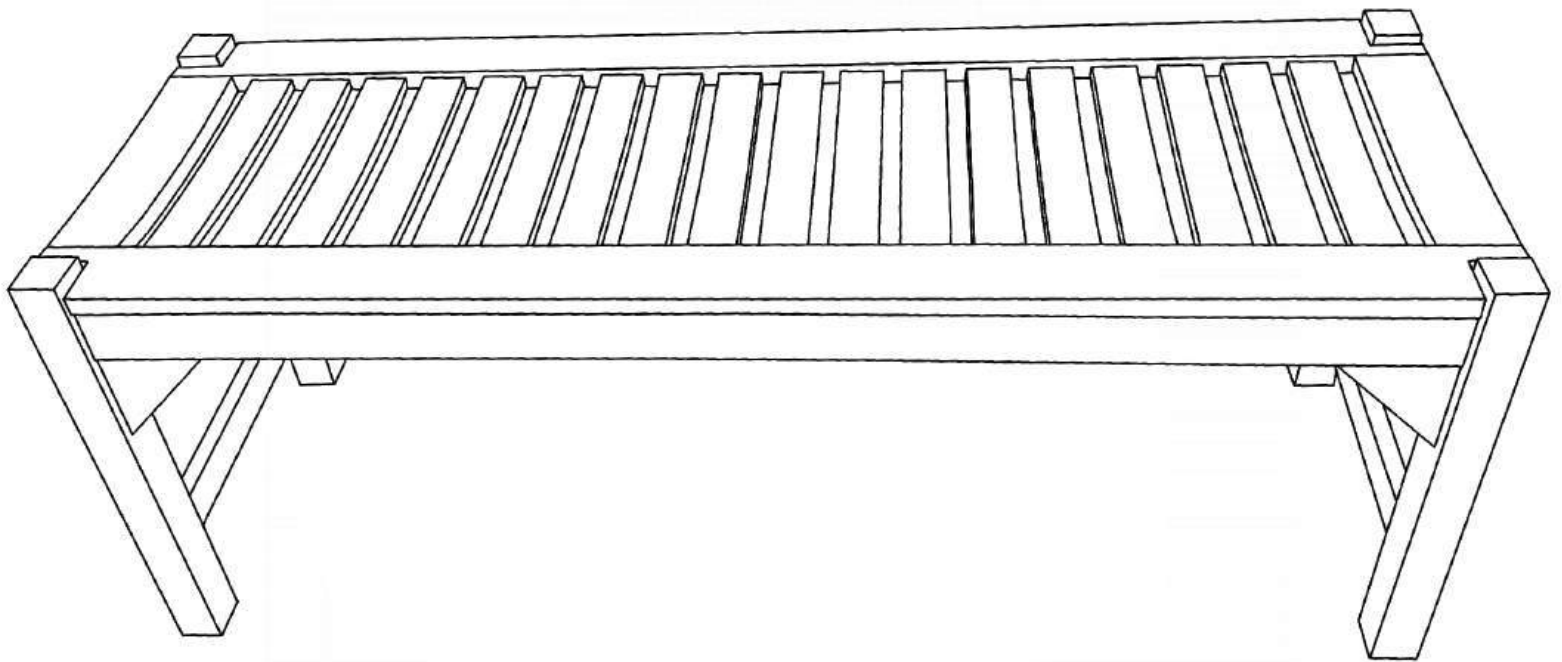

Wood Sloping Outdoor Bench

SKU WHOF2278

ASSEMBLY INSTRUCTIONS

40 min . assembly

2 person

*The estimated assembly time may vary depending on the individual.

Hey, there

Now is assembly time!