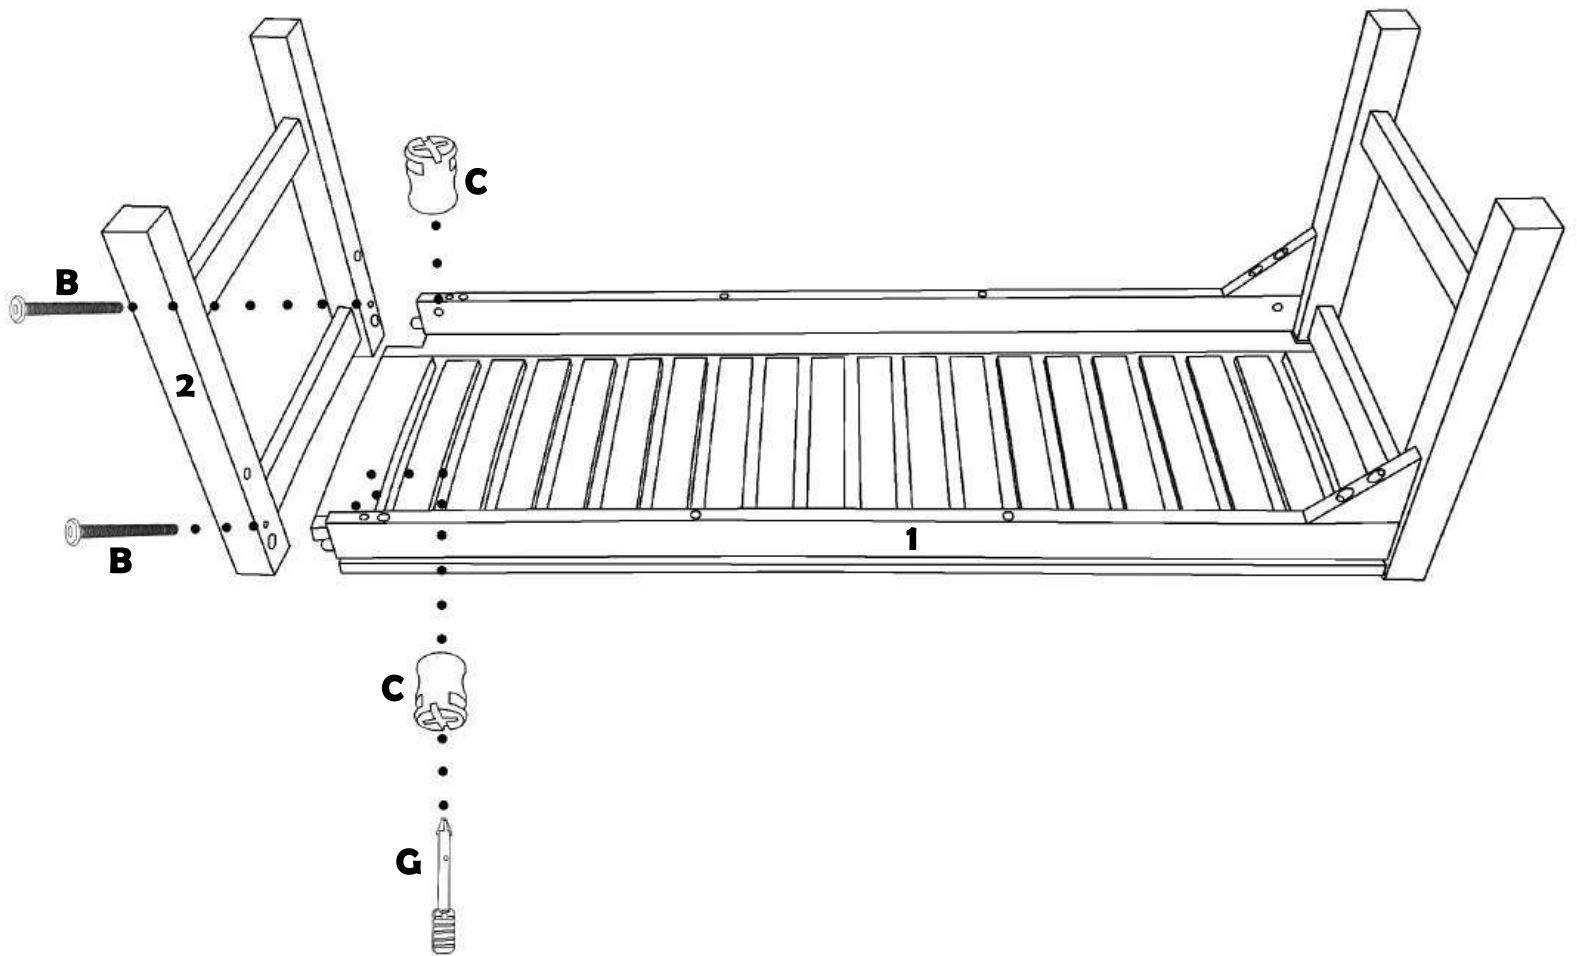

Step 3

- Connect part (2) to part (1) with hardware B and C, using Magic screw G .

B x 2	C x 2
 JCBC M6x80MM	 BARREL NUT
G x 1	
 MAGIC SCREW