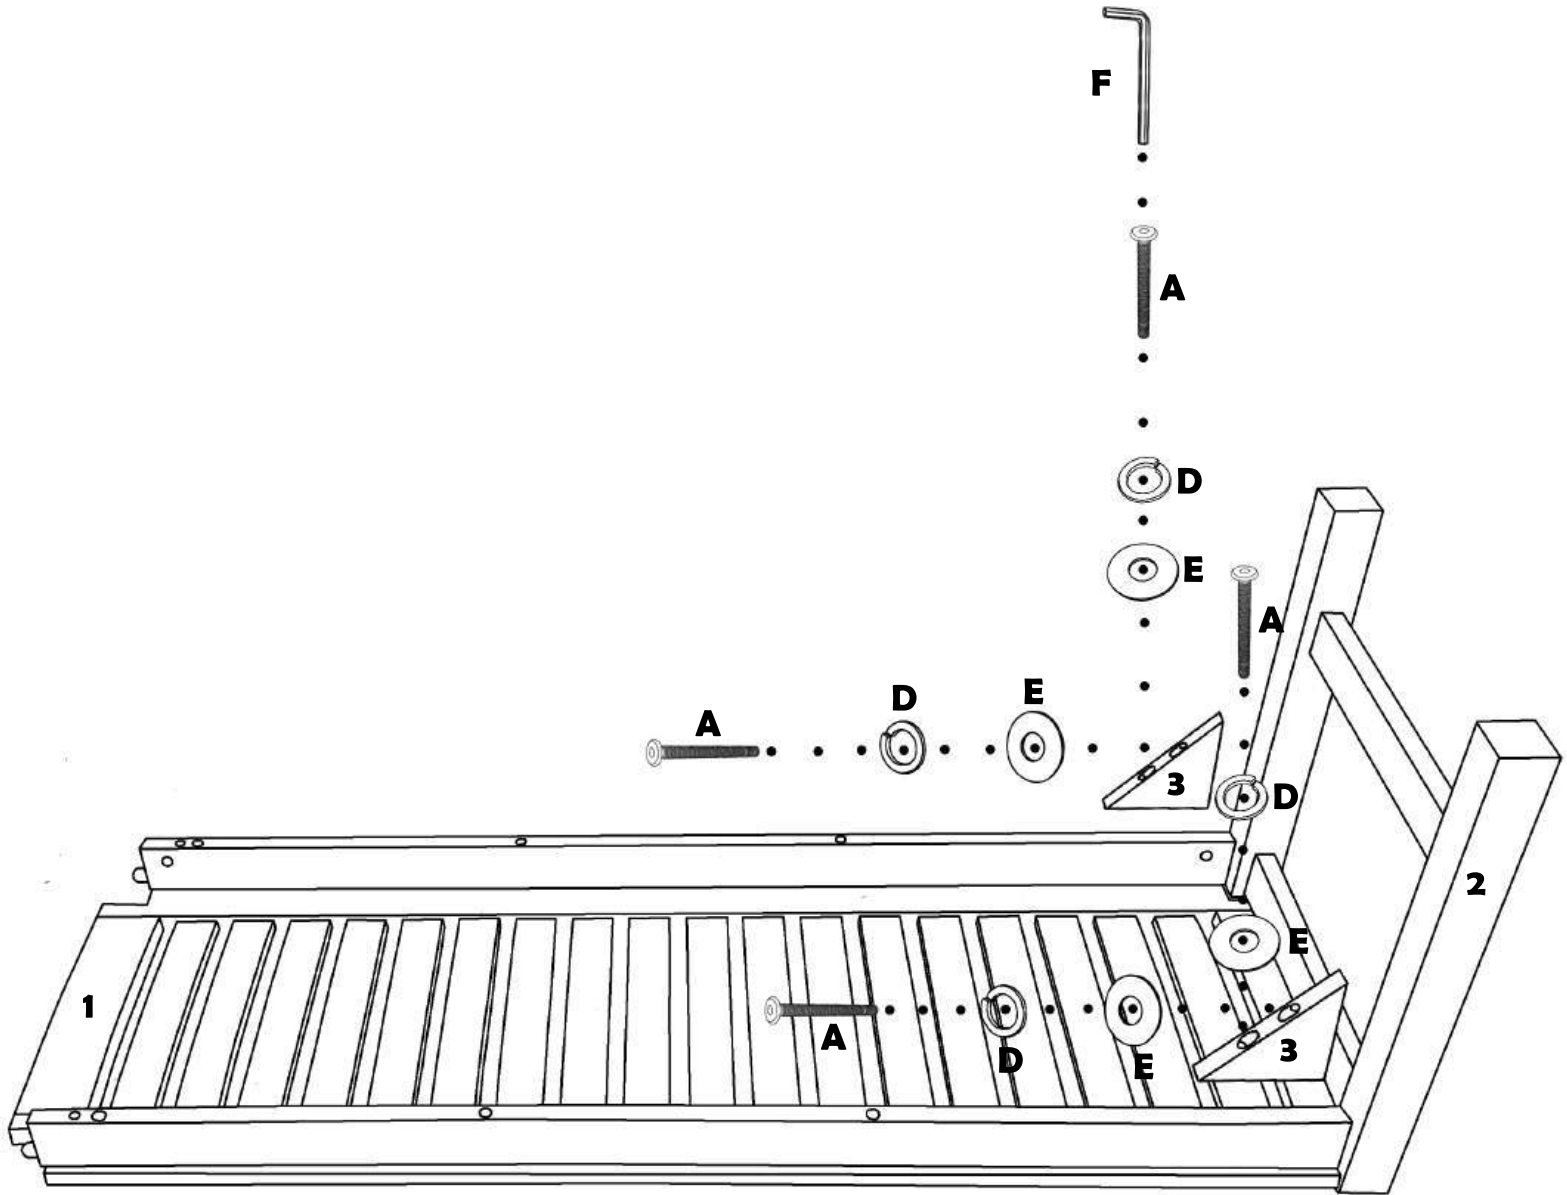

Step 2

- Connect part (3) to part (1) and part (2) with hardware A, D and E, using Allen key F to 'Tighten' !

(A) x 4 JCBC M6x50MM	(D) x 4 SPRING WASHER
(E) x 4 FLAT WASHER	(F) x 1 ALLEN KEY