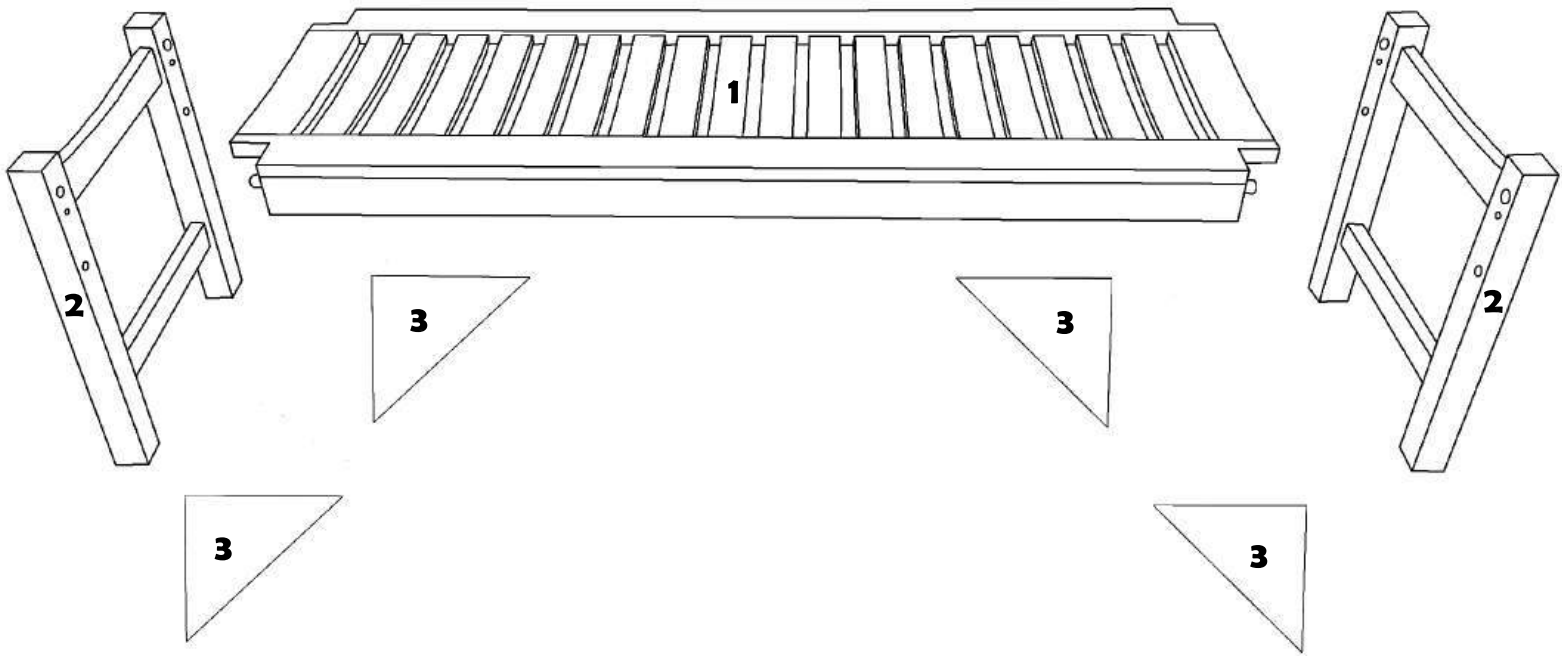

What's in the box

Parts

① x 1
SEAT

② x 2
LEG

③ x 4
SUPPORT

Hardware & Accessory

Ⓐ x 8
JCBC M6 x 50MM

Ⓑ x 4
JCBC M6 x 80MM

Ⓒ x 4
BARREL NUT

Ⓓ x 8
SPRING WASHER

Ⓔ x 8
FLAT WASHER

Ⓕ x 1
ALLEN KEY

Ⓖ x 1
MAGIC SCREW

Assembly

Step 1

- Connect part (2) to part (1) with hardware B and C, using Magic screw G .