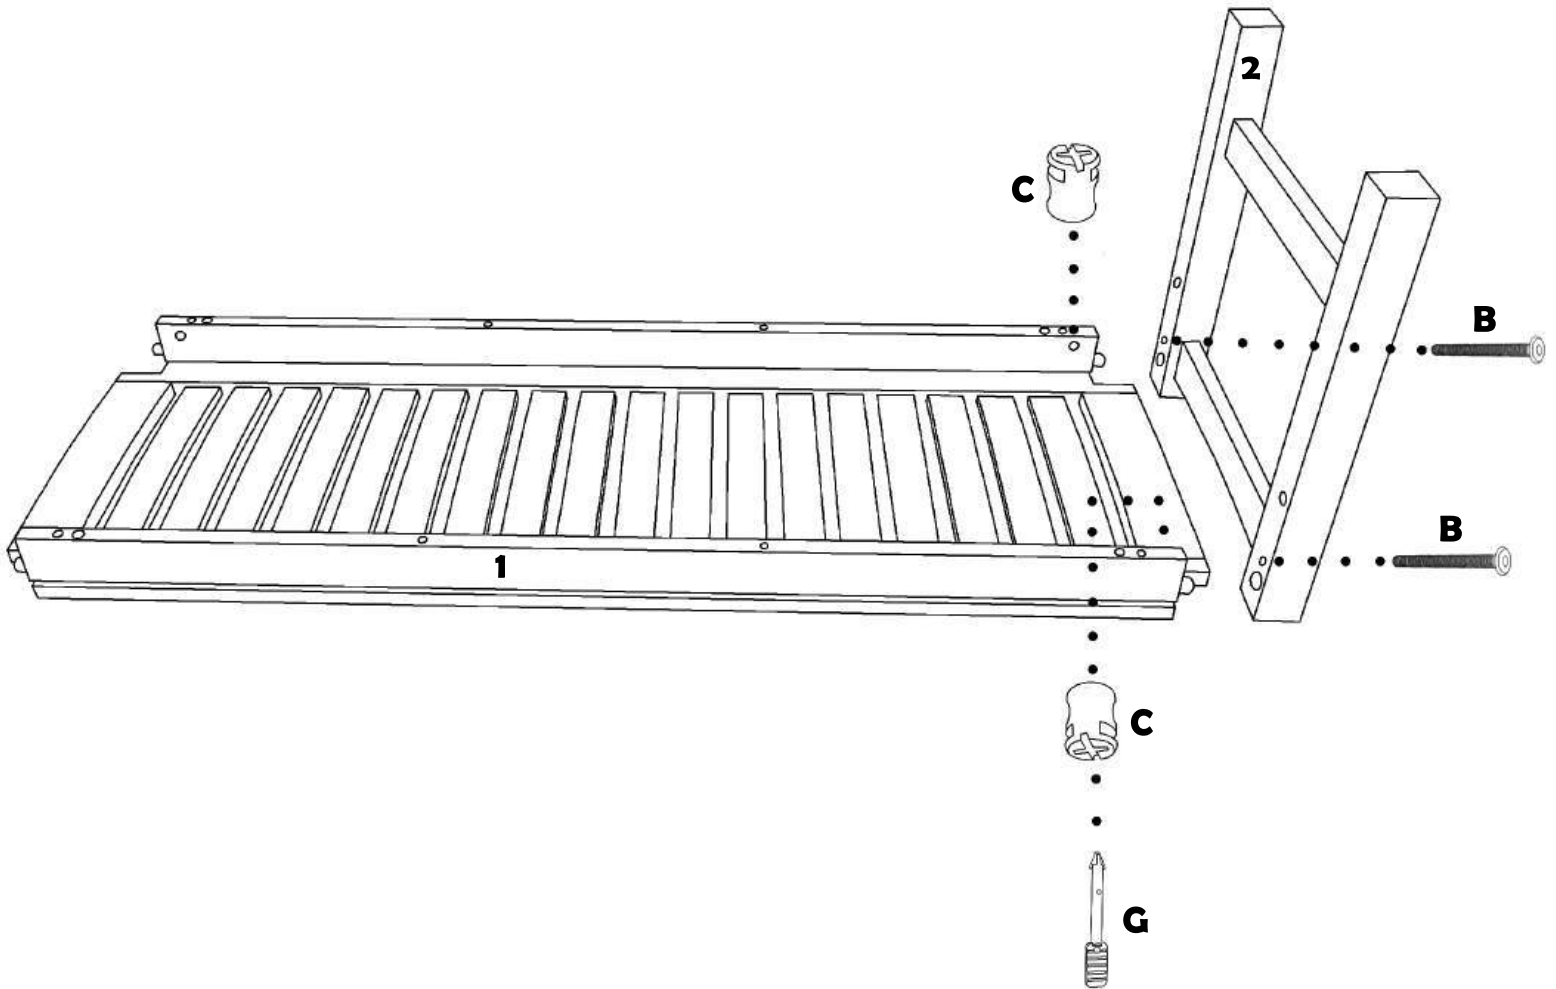

Step 1

- Connect part (2) to part (1) with hardware B and C, using Magic screw G .

B x 2	C x 2
 JCBC M6x80MM	 BARREL NUT
G x 1	
 MAGIC SCREW