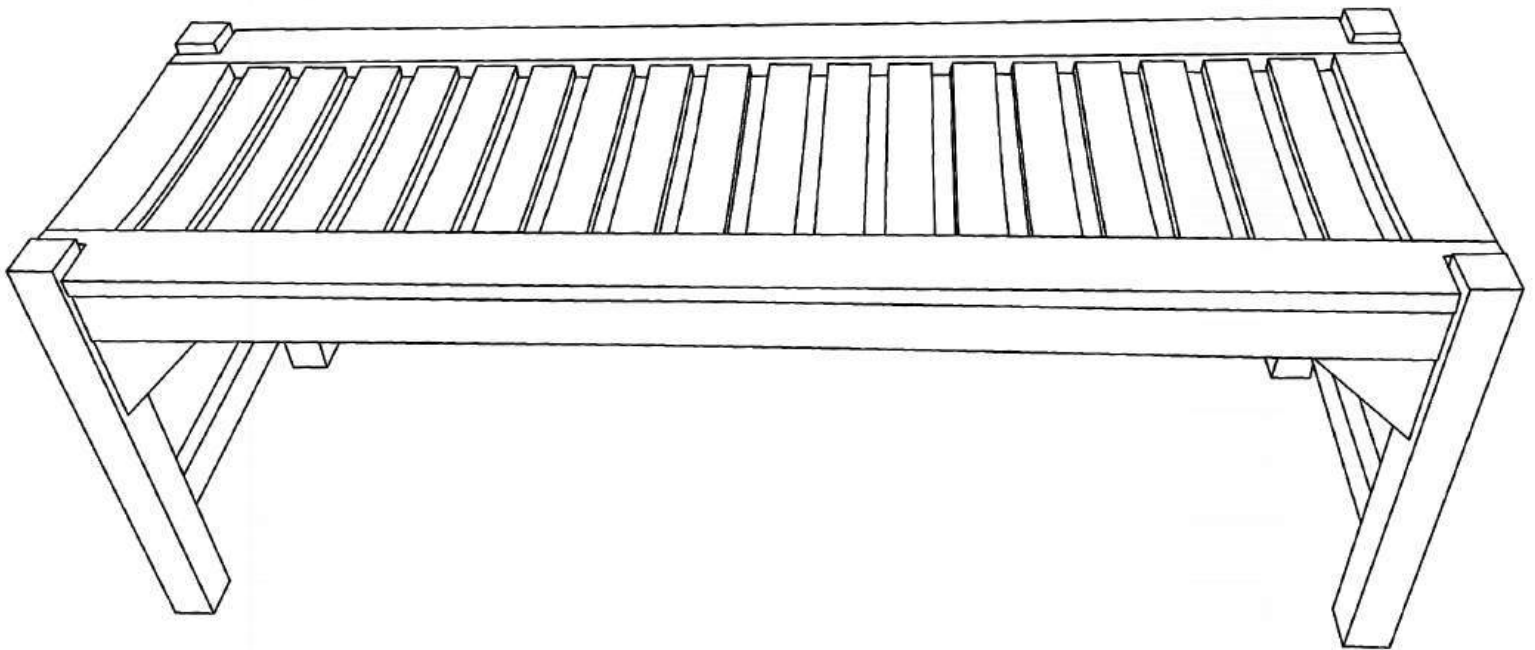

VOILA!
Now enjoy.

Warning

DO NOT stand on the bench as this may damage the product and cause serious bodily injury.