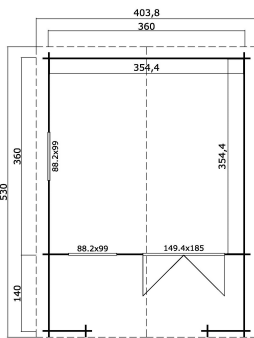

28
mm

3

9

PACKAGING: 1 PALLET(S)

530 x 118 x 58 cm
1066 kg

EAN 4743329248260

DIMENSIONS

Floor area	12.56 m ²
Roof dimensions	4.04 x 5.30 m
Cubic volume	≈ 27.56 m ³
Wall height	≈ 1.94 m
Ridge height	≈ 2.45 m
Front overhang	≈ 150 cm

WINDOWS & DOORS

1 x Double door (SGC*)	149.4 x 185.0 cm
2 x Single window open inward (SGC*)	88.2 x 99.0 cm

*SGC: Single Glazed Classic

ROOF & FLOOR

Roof boards	18x90 mm
Floor boards	18x90 mm
Roof surface	22.26 m ²
Roof angle	≈ 16 °
Treated Bearers	45x45 mm