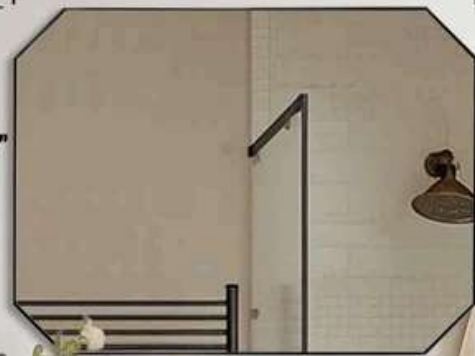

Horizontally or Vertically

30"

40"

What's In The Box

- Mirror · User Manual
- Screws & Hardwares

Dimensions

- Length: 30 In · Width: 40 In
- Frame Depth: 1 In
- NW: 30 LBS

*Note: Mirror is heavy. Measure space before ordering.