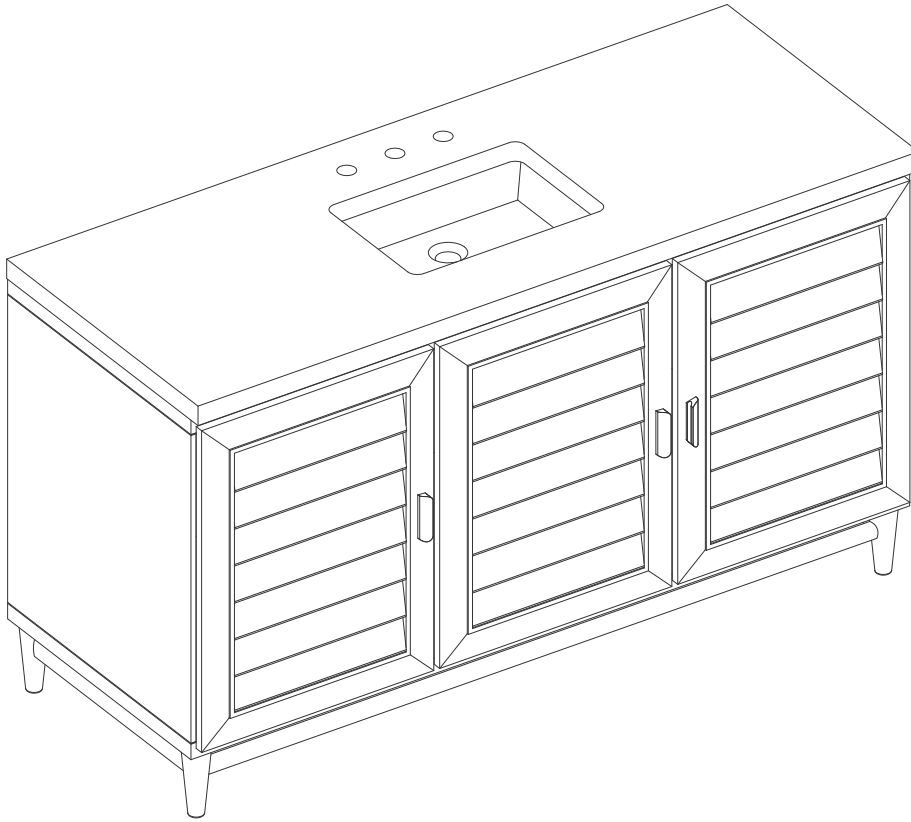

# 60"S VANITY

---

## Features and Materials

Solids: Soft Maple and Yellow Poplar

Veneers: Birch

Panels: Plywood

Installation Type: Floor Standing

Number of Basins: One, with Optional 3cm Top

Vanity Top Included: NO, Optional 3cm Tops Available with Sinks

Overflow: Yes, Front Facing

Number of Doors: Three

Number of Drawers: Seven

USB/Power Component: YES (ETL5011080 )

Cord Length: 6'6"

Bamboo Storage Tray: One

Assembly Required: Installation of Optional 3cm Top with Sink

## Dimension

Width: 59-7/8"

Depth: 23-1/2"

Height: 33"

Rough-In Height: 21-1/2"