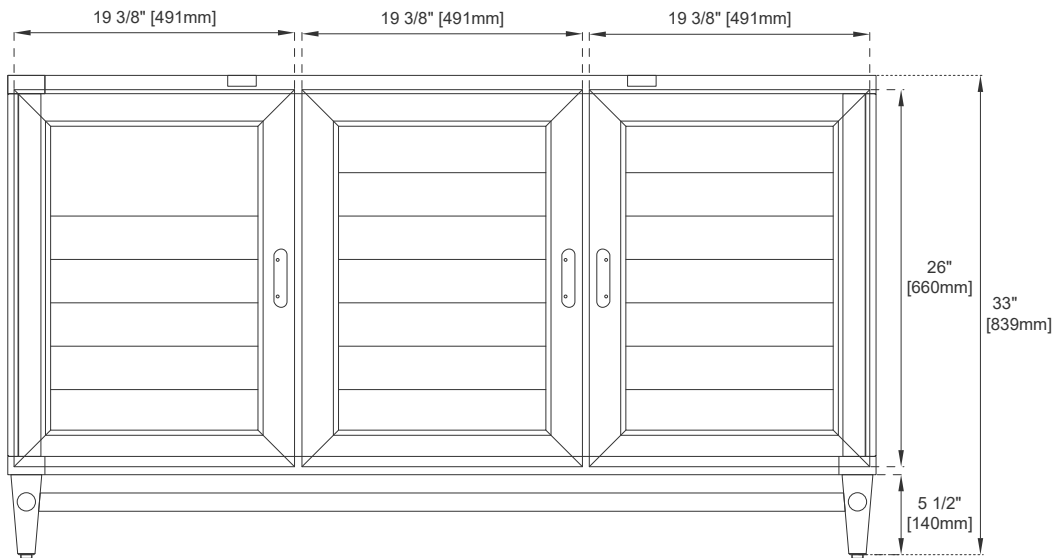

## Dimension

Width: 59-7/8"

Depth: 23-1/2"

Height: 33"

Rough-In Height: 21-1/2"

## VANITIES

Top View

Pull

Bamboo Drawer Organizer

Front View

All dimensions are nominal

## VANITIES

Side View

Side View

Back View

All dimensions are nominal