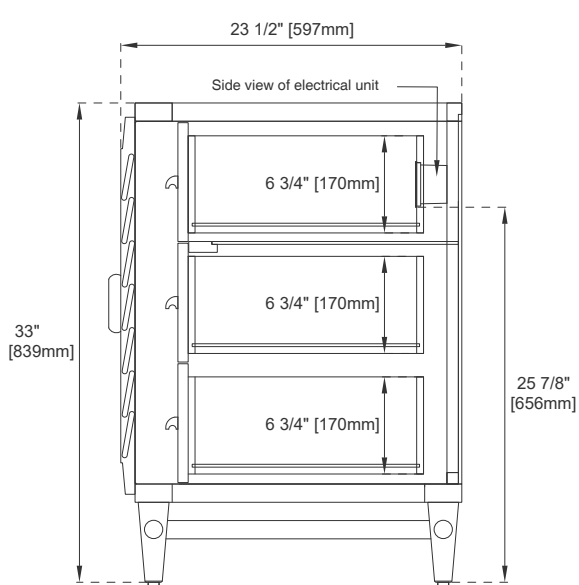

Drawer Box Material and Construction: 12mm Plywood/English Dovetail Joinery

Hardware: Whitewashed Walnut (Wood)

Fits Drain Hole Size: 1 3/4"

Full Extension, Soft Close Glides

European Soft Close Hinges

Aluminum Laminate Drawer Liners

## Dimension

Width: 59-7/8"

Depth: 23-1/2"

Height: 33"

Rough-In Height: 21-1/2"

## VANITIES

Top View

Pull

Bamboo Drawer Organizer

Front View

All dimensions are nominal

## VANITIES

Side View

Side View

Back View

All dimensions are nominal