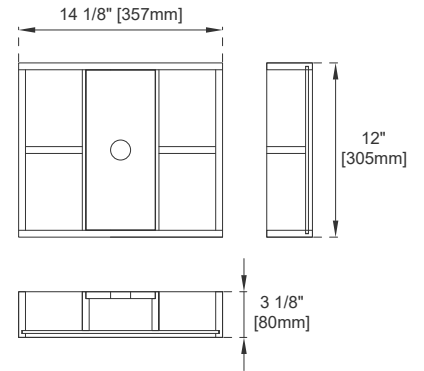

Drawer Box Material and Construction: 12mm Plywood/English Dovetail Joinery

Hardware: Whitewashed Walnut (Wood)

Fits Drain Hole Size: 1 3/4"

Full Extension, Soft Close Glides

European Soft Close Hinges

Aluminum Laminate Drawer Liners

## Dimension

Width: 59-7/8"

Depth: 23-1/2"

Height: 33"

Rough-In Height: 21-1/2"

## VANITIES

Top View

Pull

Bamboo Drawer Organizer

Front View

All dimensions are nominal

## VANITIES

Side View

Side View

Back View

All dimensions are nominal