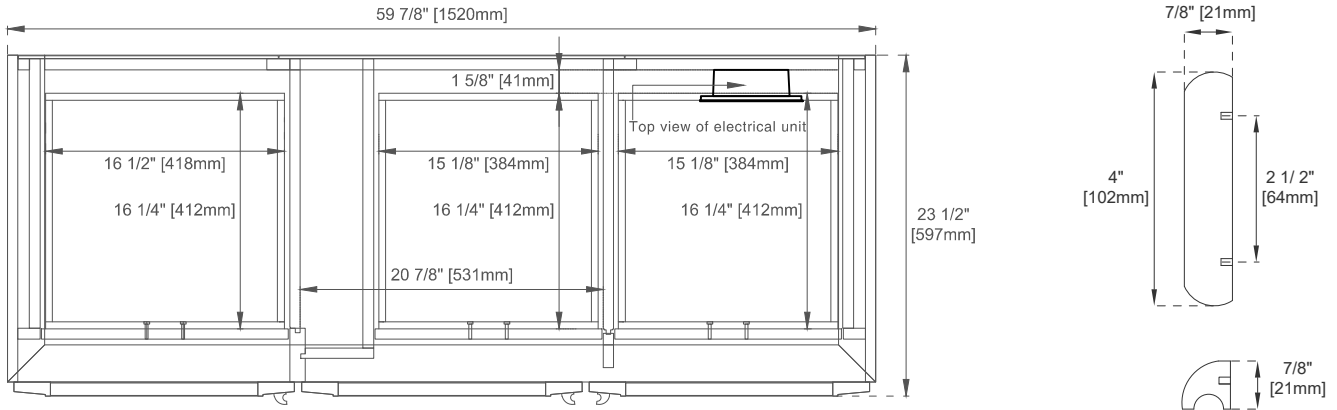

Drawer Box Material and Construction: 12mm Plywood/English Dovetail Joinery

Hardware: Whitewashed Walnut (Wood)

Fits Drain Hole Size: 1 3/4"

Full Extension, Soft Close Glides

European Soft Close Hinges

Aluminum Laminate Drawer Liners

## Dimension

Width: 59-7/8"

Depth: 23-1/2"

Height: 33"

Rough-In Height: 21-1/2"

## VANITIES

Top View

Pull

Bamboo Drawer Organizer

Front View

All dimensions are nominal

## VANITIES

Side View

Side View

Back View

All dimensions are nominal