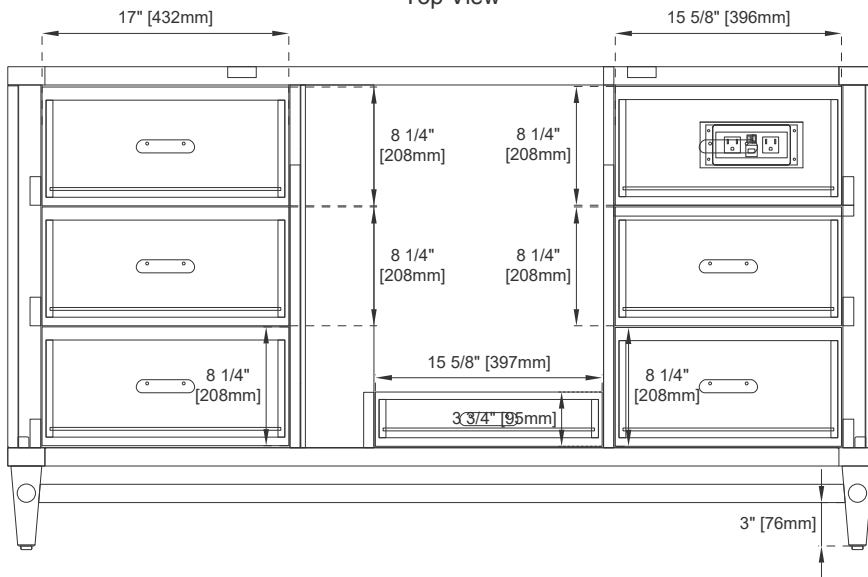

Drawer Box Material and Construction: 12mm Plywood/English Dovetail Joinery

Hardware: Whitewashed Walnut (Wood)

Fits Drain Hole Size: 1 3/4"

Full Extension, Soft Close Glides

European Soft Close Hinges

Aluminum Laminate Drawer Liners

## Dimension

Width: 59-7/8"

Depth: 23-1/2"

Height: 33"

Rough-In Height: 21-1/2"

## VANITIES

Top View

Pull

Bamboo Drawer Organizer

Front View

All dimensions are nominal

## VANITIES

Side View

Side View

Back View

All dimensions are nominal