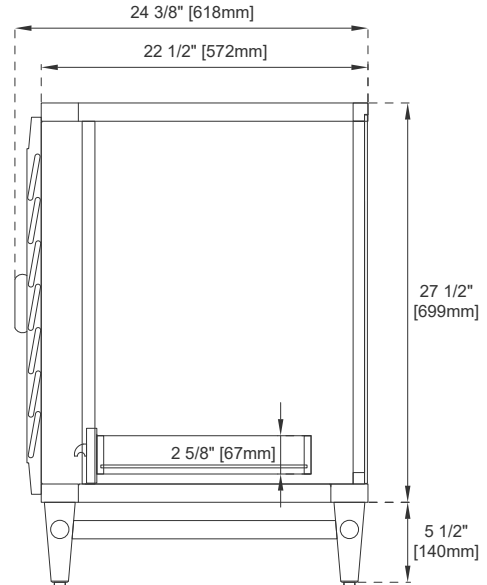

Drawer Box Material and Construction: 12mm Plywood/English Dovetail Joinery

Hardware: Whitewashed Walnut (Wood)

Fits Drain Hole Size: 1 3/4"

Full Extension, Soft Close Glides

European Soft Close Hinges

Aluminum Laminate Drawer Liners

## Dimension

Width: 59-7/8"

Depth: 23-1/2"

Height: 33"

Rough-In Height: 21-1/2"

## VANITIES

Top View

Pull

Bamboo Drawer Organizer

Front View

All dimensions are nominal

## VANITIES

Side View

Side View

Back View

All dimensions are nominal