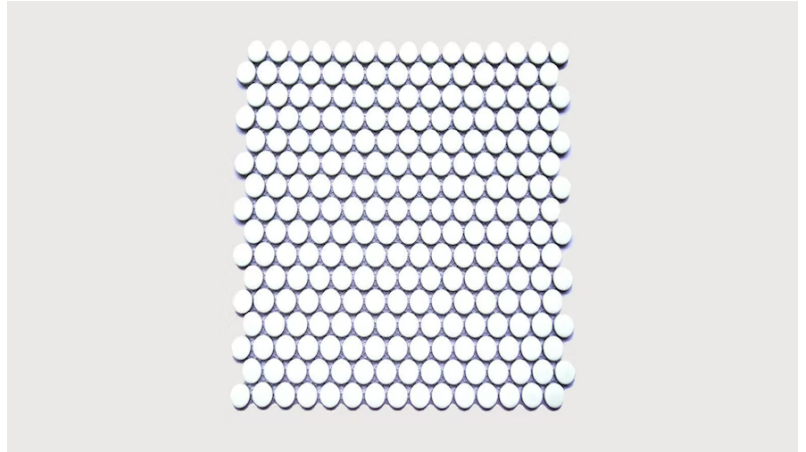

# Metro White Glossy Penny Round 1" Mosaic

**QUICKSHIP PRODUCT**

**SIZES** Penny Round Mosaic  
1" x 1" Penny Round Mosaic

- All sizes are nominal and in inches.
- If not stocked in our NJ warehouse, 200 SF minimum order quantity required.
- Special cut sizes and additional trim pieces available upon meeting a required minimum order quantity.

**FINISHES** Glossy

**LEAD TIME** 1-5 Business Days

Lead times are approximate and may vary based on desired quantity, production schedule, and delivery location.

**FORMAT + THICKNESS** Mosaic  
1/4"

Most of our tiles are rectified and micro-beveled. Please confirm with us if rectification or micro-beveling is required.