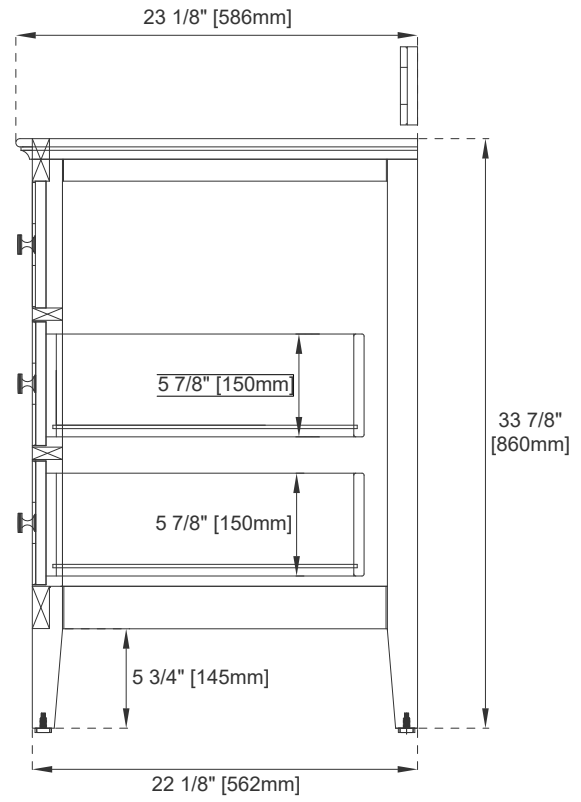

Hardware Material and Finish: Zinc Alloy in Satin Nickel

Fits Drain Hole Size: 1-3/4"

Overflow: Front Facing

Full Extension, Soft Close Glides

European Soft Close Hinges

Aluminum Laminate Drawer Liners

Adjustable Levelers

Dimension

Width: 29-1/8"

Depth: 23-1/8"

Height: 33-7/8"

Rough-In Height: 21-1/2"

30" VANITY

VANITIES

Top View

Bamboo Drawer Organizer

Front View

Knob

All dimensions are nominal

30" VANITY

VANITIES

Side View 1

Side View 2

Back View

All dimensions are nominal