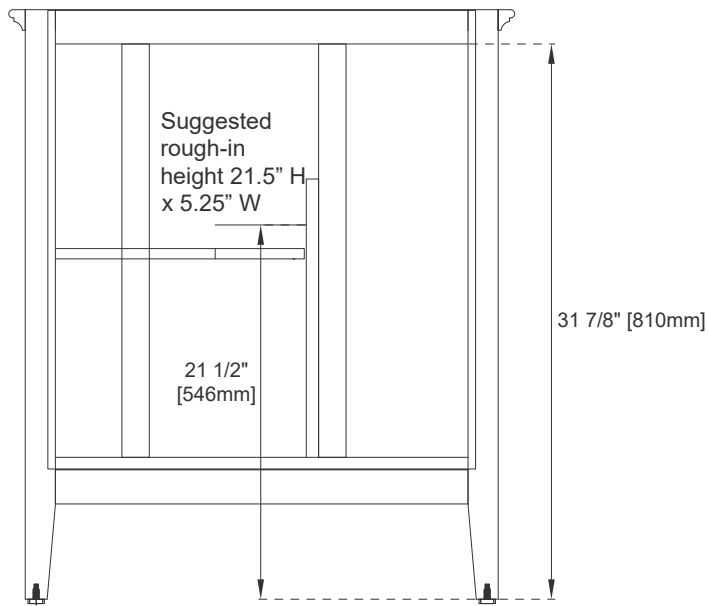

Hardware Material and Finish: Zinc Alloy in Satin Nickel

Fits Drain Hole Size: 1-3/4"

Overflow: Front Facing

Full Extension, Soft Close Glides

European Soft Close Hinges

Aluminum Laminate Drawer Liners

Adjustable Levelers

Dimension

Width: 29-1/8"

Depth: 23-1/8"

Height: 33-7/8"

Rough-In Height: 21-1/2"

30" VANITY

VANITIES

Top View

Bamboo Drawer Organizer

Front View

Knob

All dimensions are nominal

30" VANITY

VANITIES

Side View 1

Side View 2

Back View

All dimensions are nominal