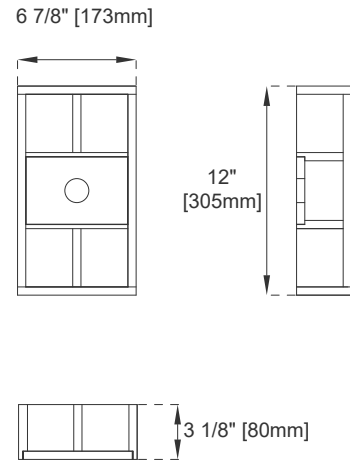

Hardware Material and Finish: Zinc Alloy in Satin Nickel

Fits Drain Hole Size: 1-3/4"

Overflow: Front Facing

Full Extension, Soft Close Glides

European Soft Close Hinges

Aluminum Laminate Drawer Liners

Adjustable Levelers

Dimension

Width: 29-1/8"

Depth: 23-1/8"

Height: 33-7/8"

Rough-In Height: 21-1/2"

30" VANITY

VANITIES

Top View

Bamboo Drawer Organizer

Front View

Knob

All dimensions are nominal

30" VANITY

VANITIES

Side View 1

Side View 2

Back View

All dimensions are nominal