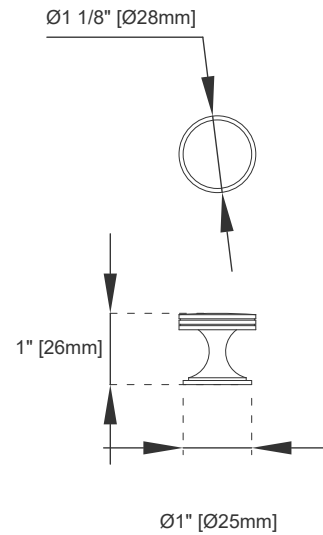

Hardware Material and Finish: Zinc Alloy in Satin Nickel

Fits Drain Hole Size: 1-3/4"

Overflow: Front Facing

Full Extension, Soft Close Glides

European Soft Close Hinges

Aluminum Laminate Drawer Liners

Adjustable Levelers

Dimension

Width: 29-1/8"

Depth: 23-1/8"

Height: 33-7/8"

Rough-In Height: 21-1/2"

30" VANITY

VANITIES

Top View

Bamboo Drawer Organizer

Front View

Knob

All dimensions are nominal

30" VANITY

VANITIES

Side View 1

Side View 2

Back View

All dimensions are nominal