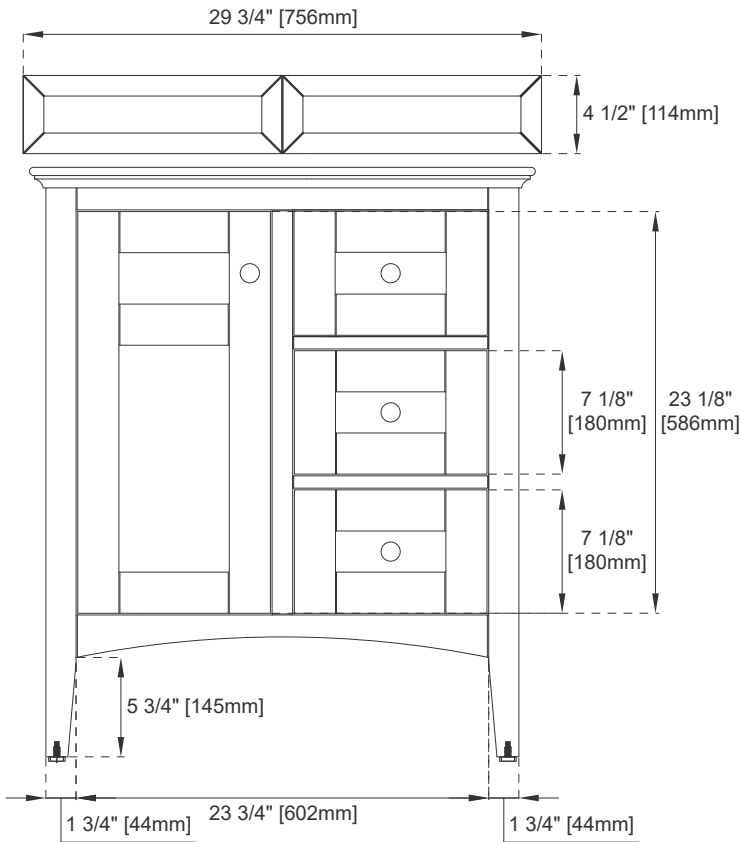

Hardware Material and Finish: Zinc Alloy in Satin Nickel

Fits Drain Hole Size: 1-3/4"

Overflow: Front Facing

Full Extension, Soft Close Glides

European Soft Close Hinges

Aluminum Laminate Drawer Liners

Adjustable Levelers

Dimension

Width: 29-1/8"

Depth: 23-1/8"

Height: 33-7/8"

Rough-In Height: 21-1/2"

30" VANITY

VANITIES

Top View

Bamboo Drawer Organizer

Front View

Knob

All dimensions are nominal

30" VANITY

VANITIES

Side View 1

Side View 2

Back View

All dimensions are nominal