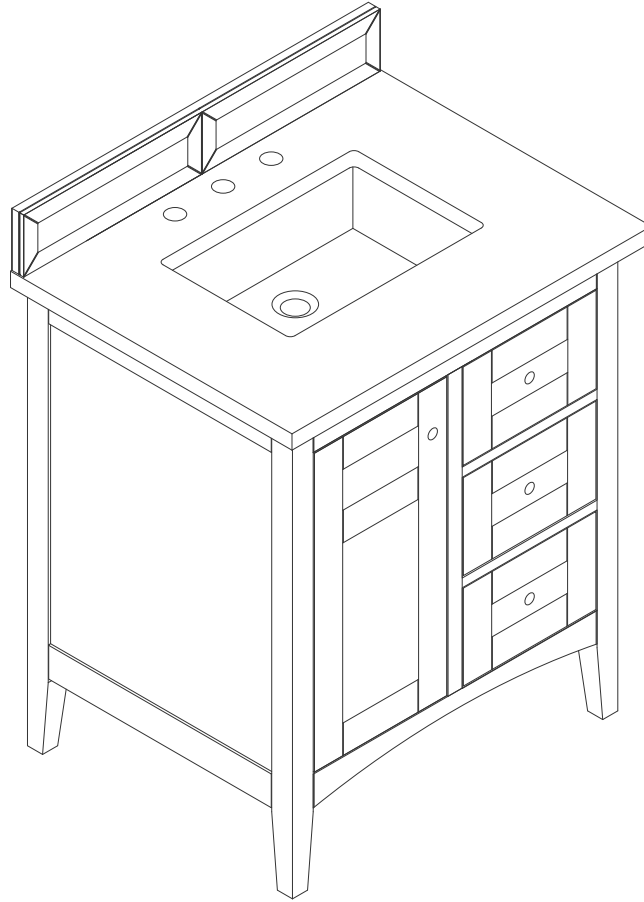

30" VANITY

VANITIES

Features and Materials

Solids: Soft Maple and Yellow Poplar

Panels: Plywood

Installation Type: Floor Standing

Number of Basins: One, with optional 3cm top

Vanity Top Included: NO, Optional 3cm Tops Available with Sinks Number of

Doors: One

Number of Drawers: Two

Optional Wooden Backsplash

Assembly Type: Installation of optional 3cm top

Bamboo Storage Tray: YES

Drawer Box Material and Construction: 15mm Poplar/English Dovetail Joinery

Hardware Material and Finish: Zinc Alloy in Satin Nickel

Fits Drain Hole Size: 1-3/4"

Overflow: Front Facing

Full Extension, Soft Close Glides

European Soft Close Hinges

Aluminum Laminate Drawer Liners

Adjustable Levelers

Dimension

Width: 29-1/8"

Depth: 23-1/8"

Height: 33-7/8"

Rough-In Height: 21-1/2"

30" VANITY

VANITIES

Top View