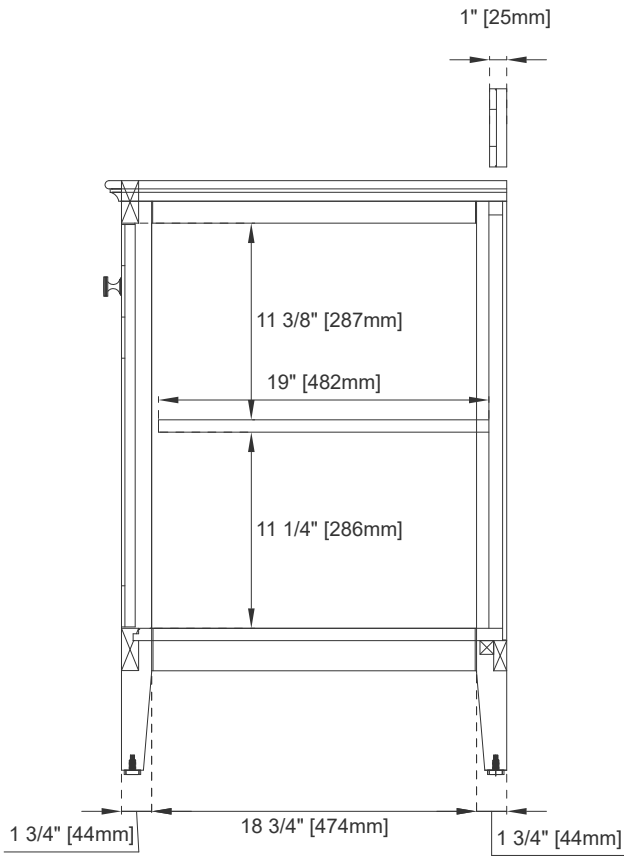

Hardware Material and Finish: Zinc Alloy in Satin Nickel

Fits Drain Hole Size: 1-3/4"

Overflow: Front Facing

Full Extension, Soft Close Glides

European Soft Close Hinges

Aluminum Laminate Drawer Liners

Adjustable Levelers

Dimension

Width: 29-1/8"

Depth: 23-1/8"

Height: 33-7/8"

Rough-In Height: 21-1/2"

30" VANITY

VANITIES

Top View

Bamboo Drawer Organizer

Front View

Knob

All dimensions are nominal

30" VANITY

VANITIES

Side View 1

Side View 2

Back View

All dimensions are nominal