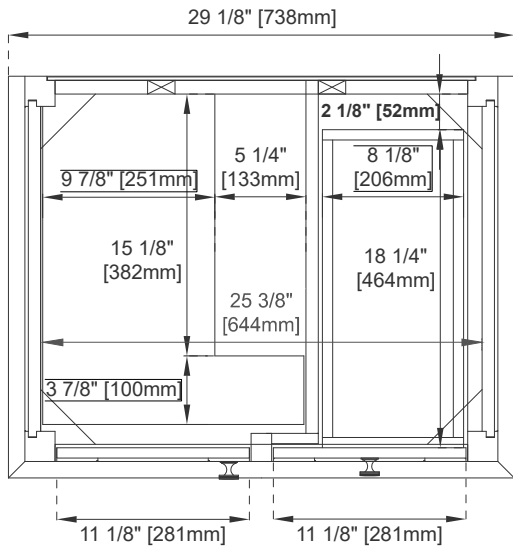

Hardware Material and Finish: Zinc Alloy in Satin Nickel

Fits Drain Hole Size: 1-3/4"

Overflow: Front Facing

Full Extension, Soft Close Glides

European Soft Close Hinges

Aluminum Laminate Drawer Liners

Adjustable Levelers

Dimension

Width: 29-1/8"

Depth: 23-1/8"

Height: 33-7/8"

Rough-In Height: 21-1/2"

30" VANITY

VANITIES

Top View

Bamboo Drawer Organizer

Front View

Knob

All dimensions are nominal

30" VANITY

VANITIES

Side View 1

Side View 2

Back View

All dimensions are nominal