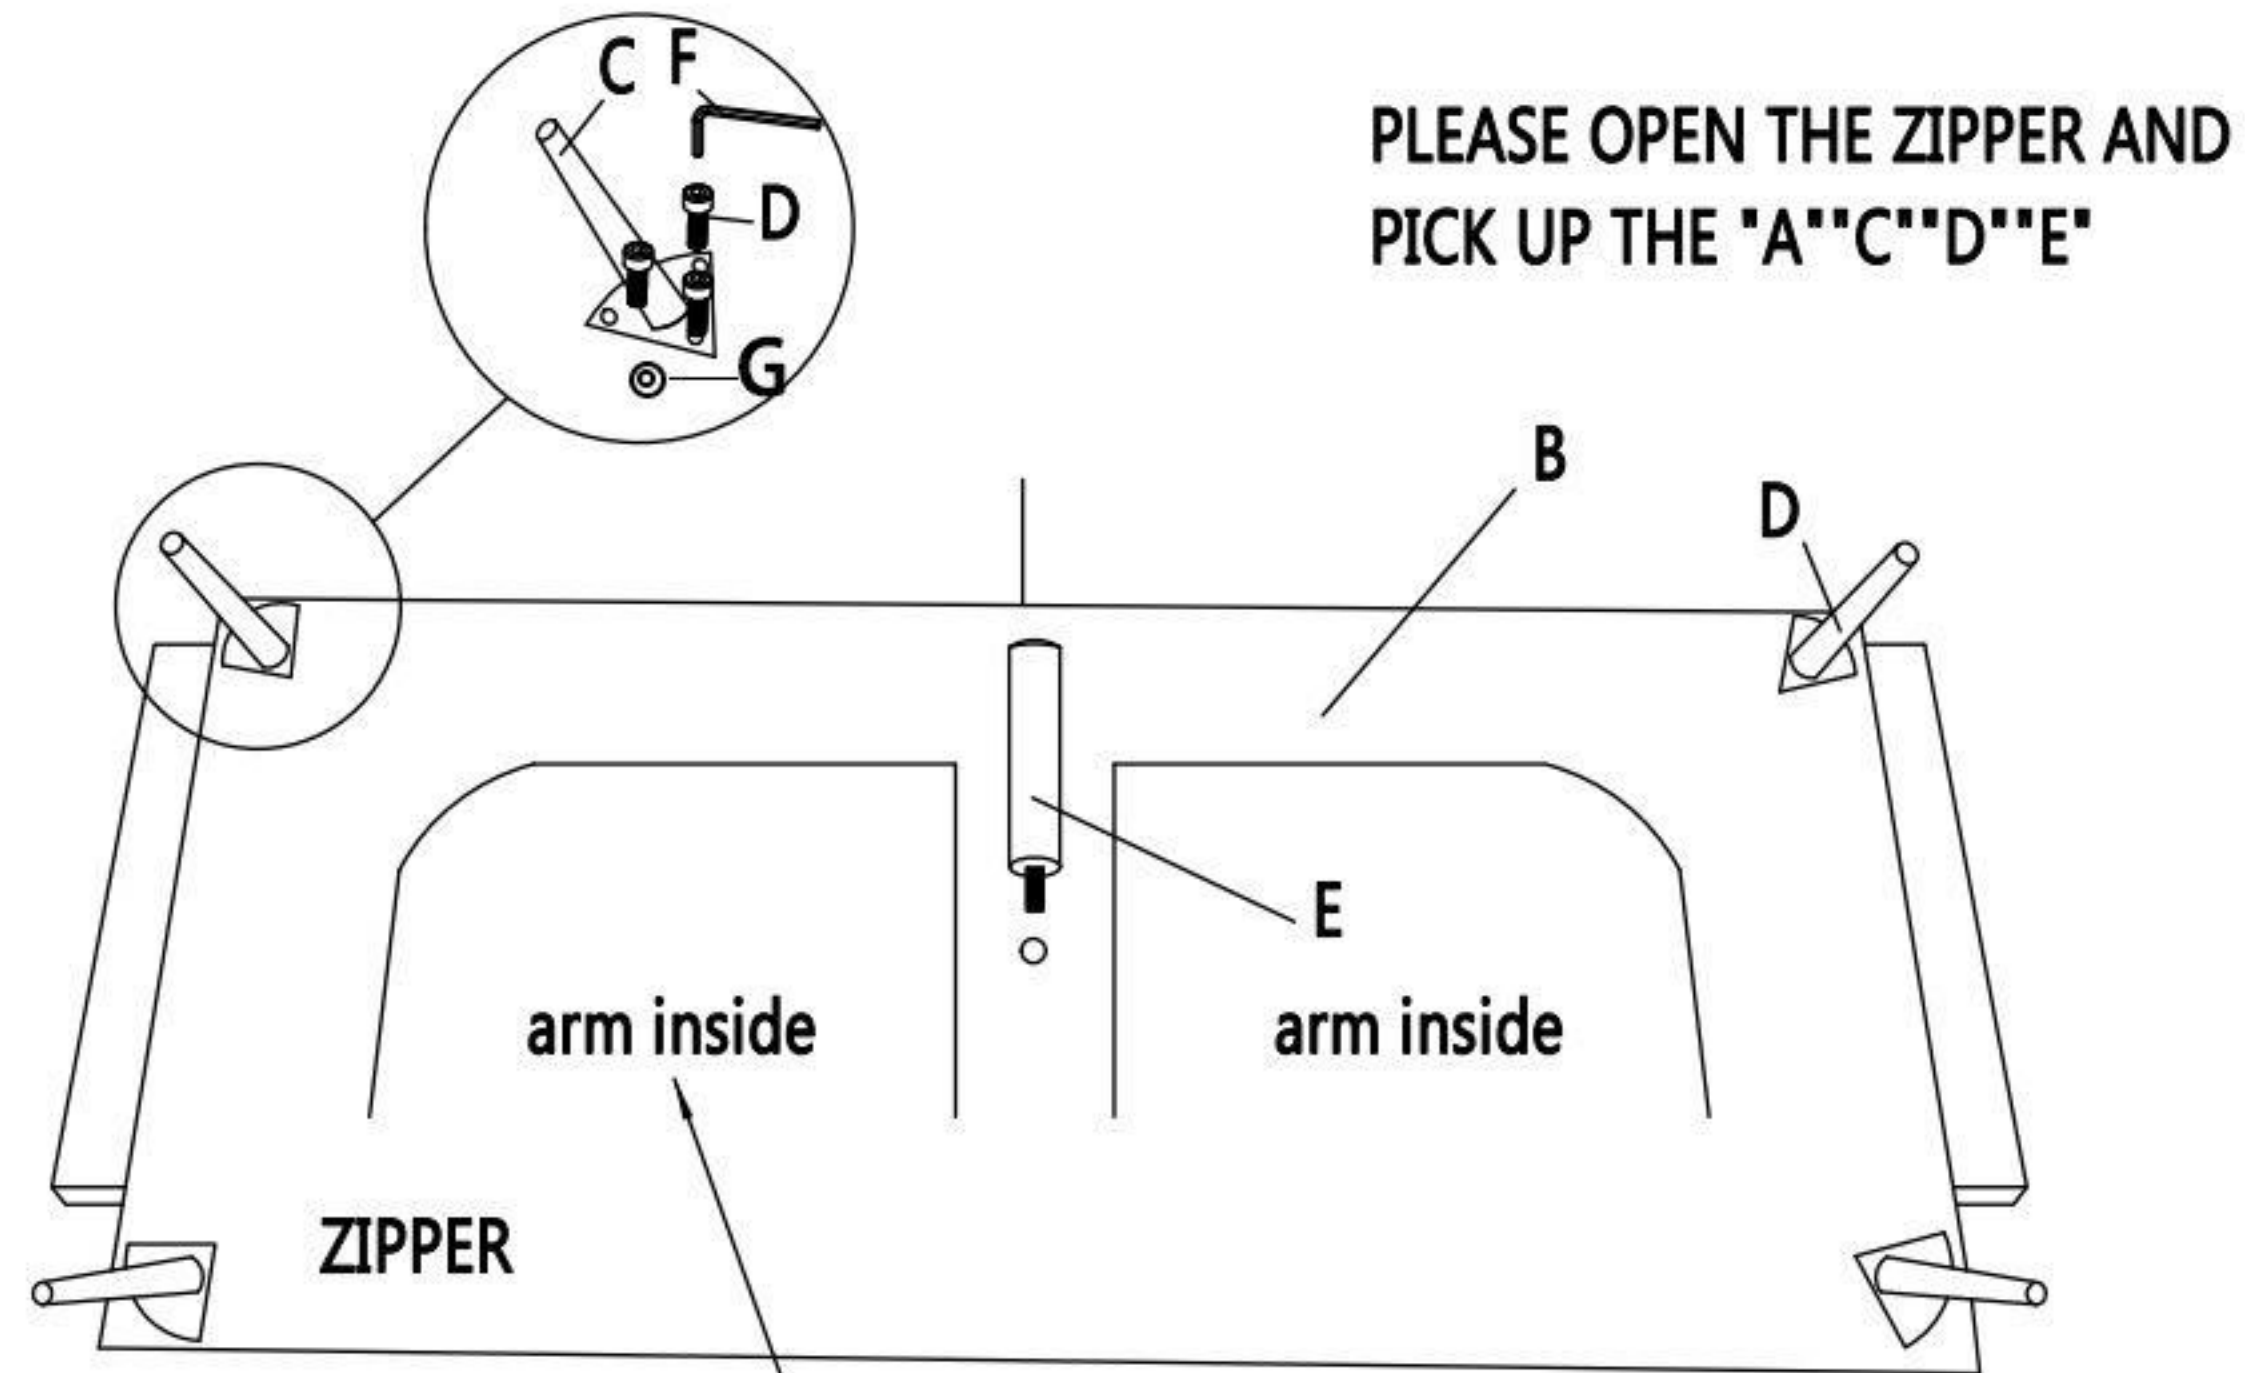

ASSEMBLY INSTRUCTION

armrest	part of sofa	leg	screw	metal leg	wrench	SPACER
						
A x2	B x1	C x4	D x12	E x1	F x1	G x12

Step1

Step2

Step3