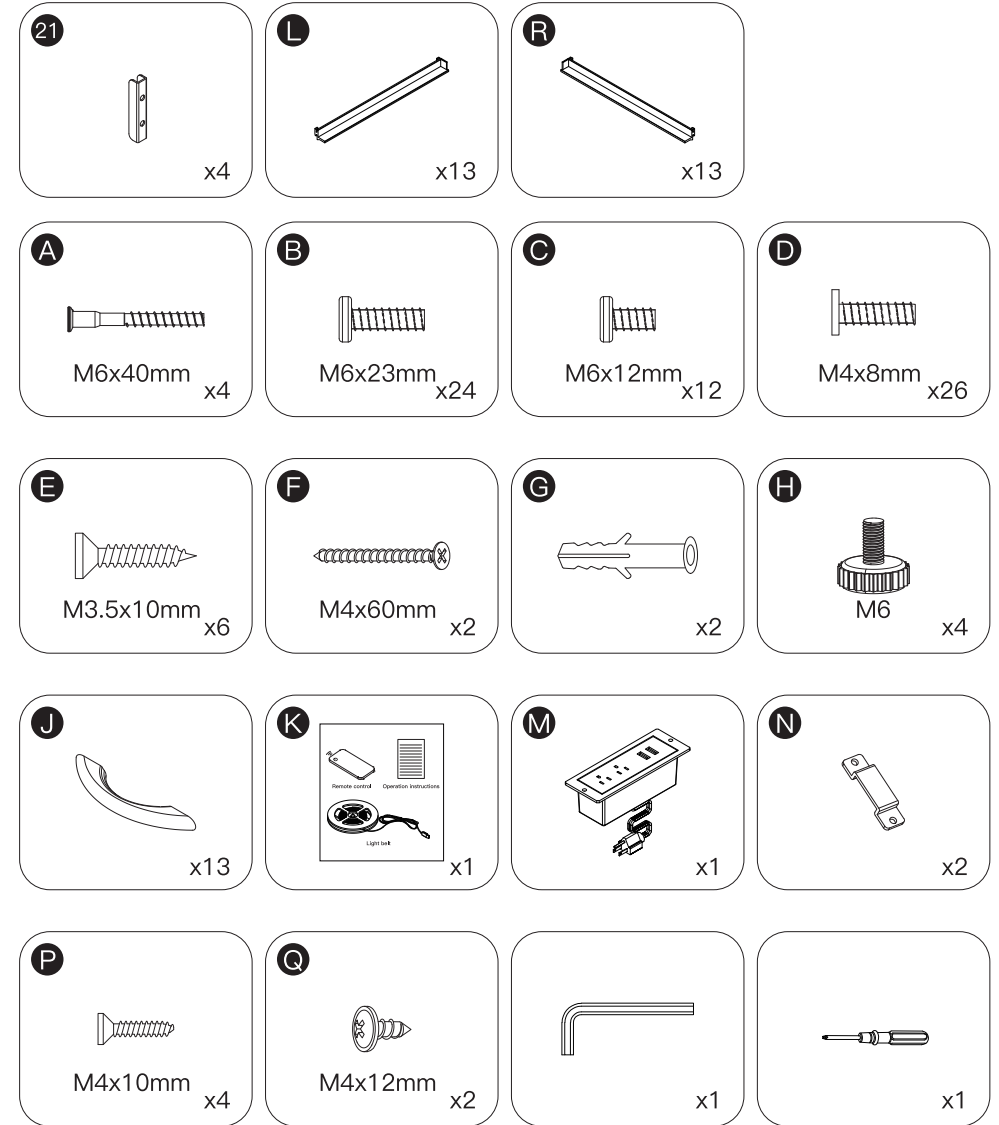

ASSEMBLY INSTRUCTION

Please check all parts and accessories according to the parts list before assembling, make sure all contents are sufficient and in good condition.
 If there is any parts missing or defective, please contact us immediately with purchase platform message to get replacement parts.

PARTS:

! Do not tighten the screws until all of them are in right position.

EXPLODED DRAWING:

HOW TO INSTALL

STEP 1

STEP 2

NOTICE:
1. Please make sure special part of 21 is facing frontwards.

2. Please make sure special parts of part 7 is facing backwards.

3. Please make sure special parts of part 6 is facing backwards.

STEP 3

NOTICE:
Please make sure the holes in part 4 & 5 are facing backwards.

STEP 4

NOTICE:

1. Please make sure square holes of part 6 & 7 are facing inwards.

Insert the upper part into the square hole.

Then insert the rest part horizontally.

Press down the rail to ensure proper installation.

BACK
FRONT

STEP 15

NOTICE:
Please pay attention to the direction of part 16.