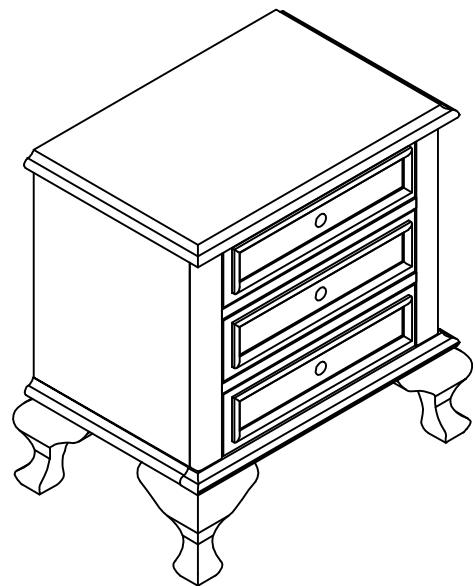

ASSEMBLY INSTRUCTIONS

DESCRIPTION: NIGHT STAND

Thank you for purchasing this quality product. Be sure to check all packing material carefully for small parts, which may have come loose inside the carton during shipment.

HARDWARE LIST			
A		1/4" * 1"	8pcs
B		1/4"	8pcs
C		1/4" * 16mm	8pcs
D		4 mm	1pc

MADE IN VIETNAM