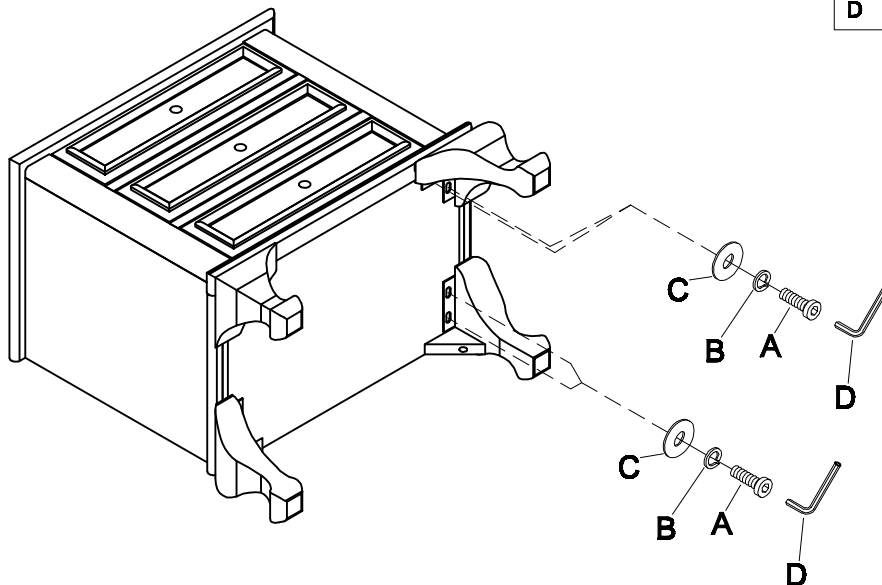

ASSEMBLY INSTRUCTIONS

DESCRIPTION: NIGHT STAND

Thank you for purchasing this quality product. Be sure to check all packing material carefully for small parts, which may have come loose inside the carton during shipment.

HARDWARE LIST			
A		1/4" * 1"	8pcs
B		1/4"	8pcs
C		1/4" * 16mm	8pcs
D		4 mm	1pc

MADE IN VIETNAM