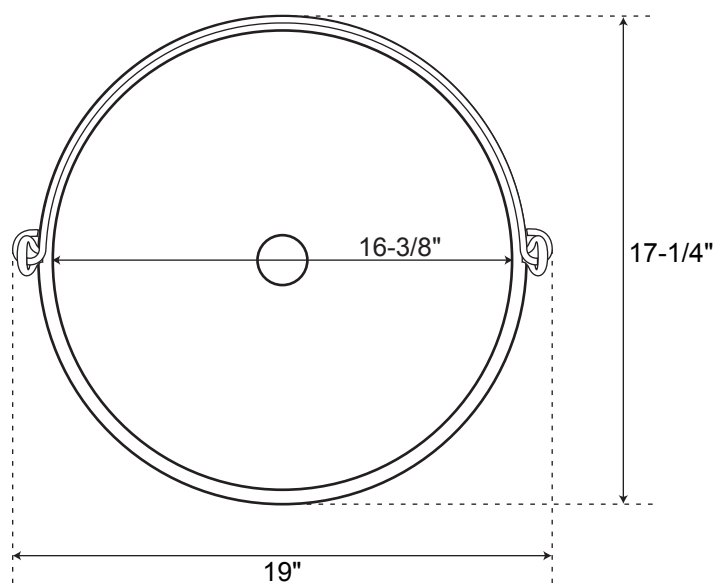

SPECIFICATIONS

Overall Dimensions	19" L x 17-1/4" W x 7-1/4" H
Basin Dimensions	16-3/8" Diameter
Water Depth to Rim	5-1/8"
Water Depth to Overflow	N/A
Drain Hole	1-3/4"
Rim Thickness	3/8"
Faucet Deck	N/A
Faucet Configurations	None

All measurements are approximate.

17" Copper Bucket

With Wired Copper Handle

Vessel Sink

Top

Front