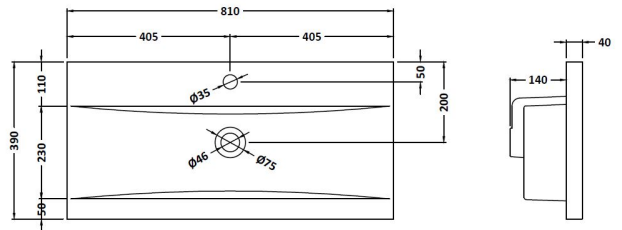

CUSTOMER DATA SHEET

DESCRIPTION: 800 Wh Single Drawer Vanity With Basin A

CUSTOMER DATA SHEET - FURNITURE

DESCRIPTION: 800 Wall Hung Single Drawer Basin Unit

PRODUCT DIMENSIONS

Height (mm)	Width (mm)	Depth (mm)	Nett Wgt Kg
430	800	383	19

PACKAGING DIMENSIONS

Height (mm)	Width (mm)	Depth (mm)	Gross Wgt Kg
450	820	405	19

PACKAGING DATA

Box Colour	Brown Cardboard Box		
Box Qty	1	Label Colour	White Label
Label Size	100 x 50	Label Qty	2

OUTER BOX DIMENSIONS (If Applicable)

CUSTOMER DATA SHEET - CERAMICS

DESCRIPTION: 800 Mid Edged Basin 1 Th

PRODUCT DIMENSIONS

Height (mm)	Width (mm)	Depth (mm)	Nett Wgt Kg
180	810	390	15

PACKAGING DIMENSIONS

Height (mm)	Width (mm)	Depth (mm)	Gross Wgt Kg
210	410	830	15

PACKAGING DATA

Box Colour	Brown Cardboard Box		
Box Qty	1	Label Colour	White Label
Label Size	100 x 50	Label Qty	2

OUTER BOX DIMENSIONS (If Applicable)

Height (mm)	Width (mm)	Depth (mm)	Gross Wgt Kg

PRODUCT DETAILS