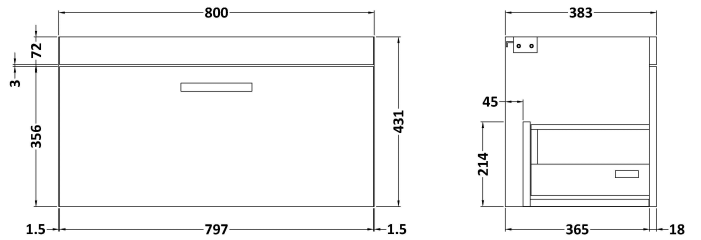

CUSTOMER DATA SHEET

DESCRIPTION: 800 Wh Single Drawer Vanity With Basin A

CUSTOMER DATA SHEET - FURNITURE

DESCRIPTION: 800 Wall Hung Single Drawer Basin Unit

PRODUCT DIMENSIONS

Height (mm)	Width (mm)	Depth (mm)	Nett Wgt Kg
430	800	383	19

PACKAGING DIMENSIONS

Height (mm)	Width (mm)	Depth (mm)	Gross Wgt Kg
450	820	405	19

PACKAGING DATA

Box Colour	Brown Cardboard Box		
Box Qty	1	Label Colour	White Label
Label Size	100 x 50	Label Qty	2

OUTER BOX DIMENSIONS (If Applicable)

CUSTOMER DATA SHEET - CERAMICS

DESCRIPTION: 800 Mid Edged Basin 1 Th

PRODUCT DIMENSIONS

Height (mm)	Width (mm)	Depth (mm)	Nett Wgt Kg
180	810	390	15

PACKAGING DIMENSIONS

Height (mm)	Width (mm)	Depth (mm)	Gross Wgt Kg
210	410	830	15

PACKAGING DATA

Box Colour	Brown Cardboard Box		
Box Qty	1	Label Colour	White Label
Label Size	100 x 50	Label Qty	2

OUTER BOX DIMENSIONS (If Applicable)

Height (mm)	Width (mm)	Depth (mm)	Gross Wgt Kg

PRODUCT DETAILS