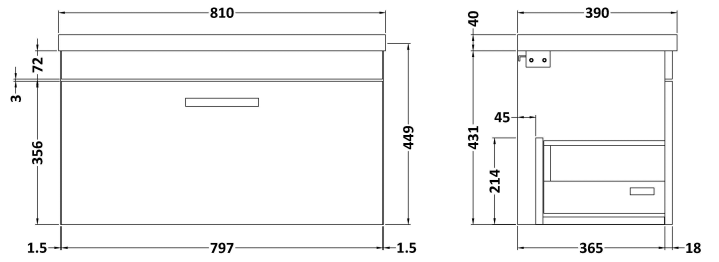

CUSTOMER DATA SHEET

DESCRIPTION: 800 Wh Single Drawer Vanity With Basin A

CUSTOMER DATA SHEET - FURNITURE

DESCRIPTION: 800 Wall Hung Single Drawer Basin Unit

PRODUCT DIMENSIONS

Height (mm)	Width (mm)	Depth (mm)	Nett Wgt Kg
430	800	383	19

PACKAGING DIMENSIONS

Height (mm)	Width (mm)	Depth (mm)	Gross Wgt Kg
450	820	405	19

PACKAGING DATA

Box Colour	Brown Cardboard Box		
Box Qty	1	Label Colour	White Label
Label Size	100 x 50	Label Qty	2

OUTER BOX DIMENSIONS (If Applicable)

CUSTOMER DATA SHEET - CERAMICS

DESCRIPTION: 800 Mid Edged Basin 1 Th

PRODUCT DIMENSIONS

Height (mm)	Width (mm)	Depth (mm)	Nett Wgt Kg
180	810	390	15

PACKAGING DIMENSIONS

Height (mm)	Width (mm)	Depth (mm)	Gross Wgt Kg
210	410	830	15

PACKAGING DATA

Box Colour	Brown Cardboard Box		
Box Qty	1	Label Colour	White Label
Label Size	100 x 50	Label Qty	2

OUTER BOX DIMENSIONS (If Applicable)

Height (mm)	Width (mm)	Depth (mm)	Gross Wgt Kg

PRODUCT DETAILS