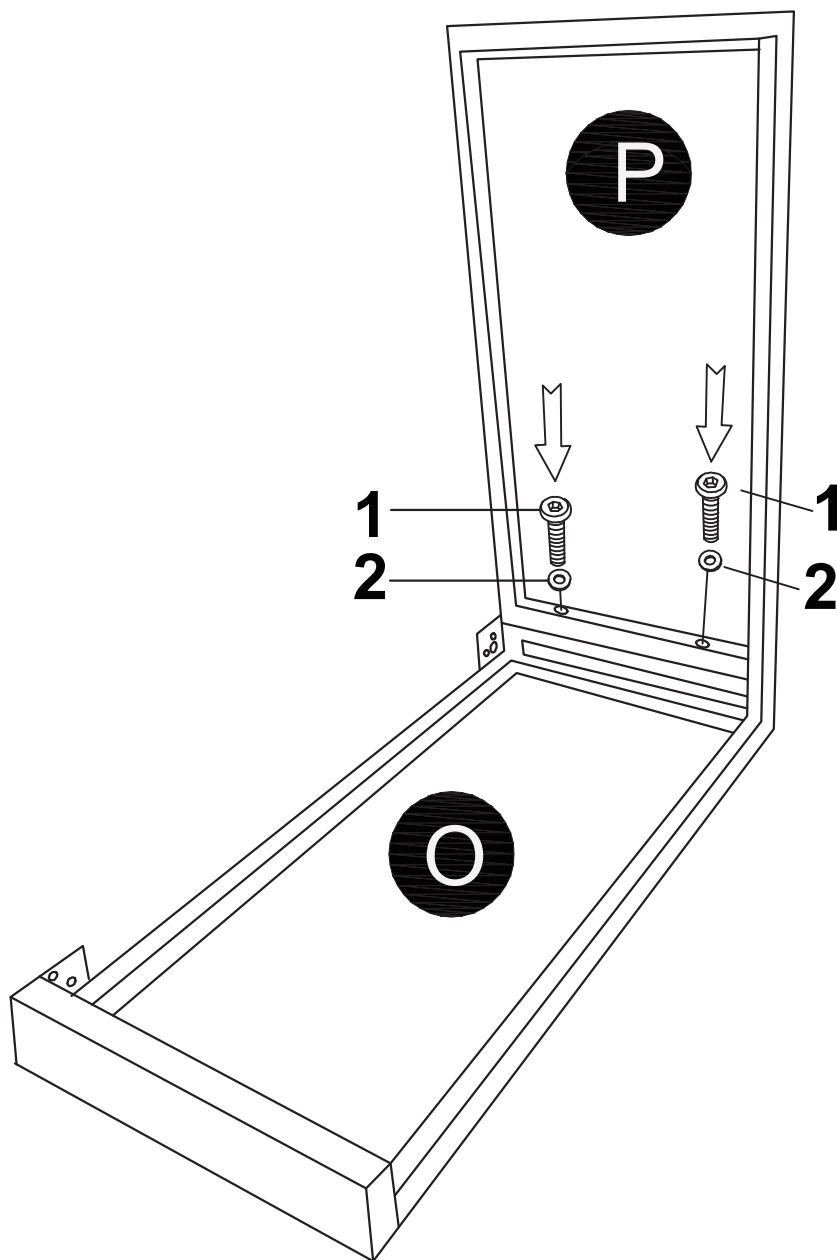

SAFETY NOTES

- Handle components with care due to sharp corners.
- The installation of this product may require the use of electric drills, please pay attention to safety.

CARE INSTRUCTIONS

- Assembly with more than one person suggested.
- Please use gloves when assembling the metal frame portion of this unit.
- The metal components of this product have been treated with a rust preventive coating that may feel oily to the touch.
- This coating is not dangerous, but may dirty your hands during assembly.
- We recommend that you wipe metal parts clean with a mixture of warm water and dish detergent prior to assembly. Should your hands become dirty, simply wash with soap and water.

HARDWARE

①  SCREW M6x35MM	②  Ø6	③ 	④ 
24 pc	24 pc	1 pc	8 pc
⑦ 	⑧  Ø8		
8 pc	8 pc		

PARTS

① 	② 	③ 	④ 
2 pc	2 pc	2 pc	2 pc

Step 1

<p>①</p>  <p>SCREW M6x35MM</p>	<p>②</p>  <p>Ø6</p>	<p>①</p>  <p>1 pc</p>	<p>①</p>  <p>1 pc</p>
<p>2 pc</p>	<p>2 pc</p>	<p>1 pc</p>	<p>1 pc</p>