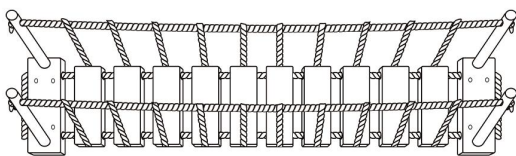

Wall Mounted Cat Furniture

Packing list

A×1

B×2

C×8

V×1

W×8
(7cm)

X×8

Y×8
(5cm)

Z×8

Installation steps